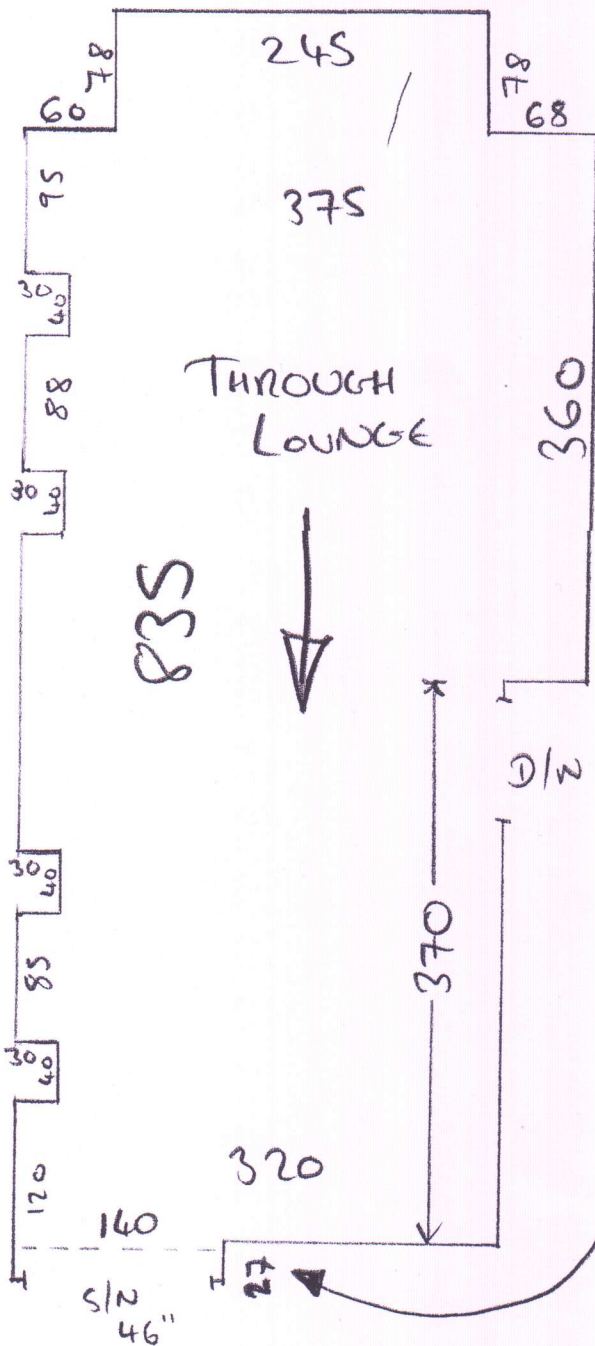

Job No: P30092

Name: LUNDAK

Address:

Tel: 10f2

Sheet:

VENEZUELA

- VEN-020

$$850 \times 400$$

$$= 34m^2$$

P30092  
LUNDAU

~~2013~~

2012

KITCHEN TILES START  
HERE BUT FIT UP TO THE  
DOUBLE DOORS AS PER  
EXISTING.