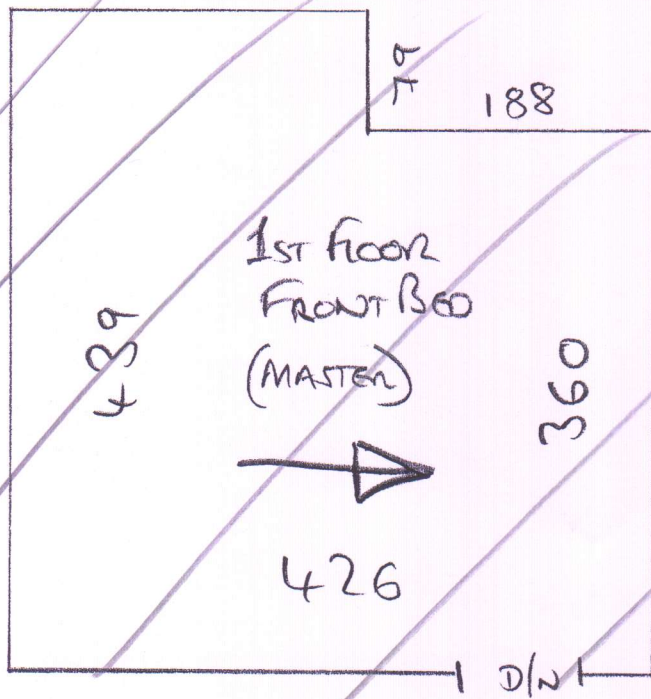

Job No: P30092

Name: LUNDAK

Address:

Tel: 10f2

Sheet:

VENEZUELA

- VEN-020

$$850 \times 400$$

$$= 34m^2$$

P30092  
LUNDAU

~~2013~~

2012

KITCHEN TILES START  
HERE BUT FIT UP TO THE  
DOUBLE DOORS AS PER  
EXISTING.