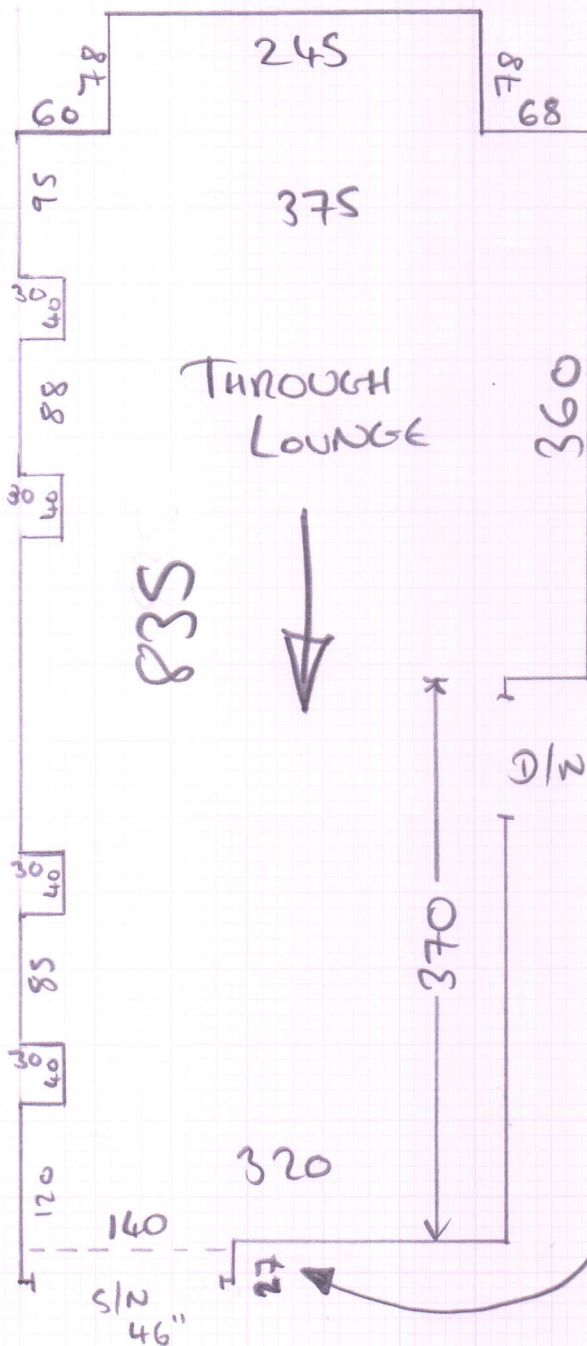

Job No: P30092

Name: CUNOALL

Address:

Tel:

Sheet:

1 of 3

Stock Twist 40

- POLAR GREY

640 x 500

Job No: P30092

Name: CUNDAU

Address:

2 of 3

Tel:

Sheet: of:

EAST COAST

- 130

850 x 500

mrcarpets

Job No: P30092

Name: LINDA

Address: 30F3

Tel:

Sheet of:

KITCHEN TILES START HERE BUT FIT UP TO THE DOUBLE DOORS AS PER EXISTING.