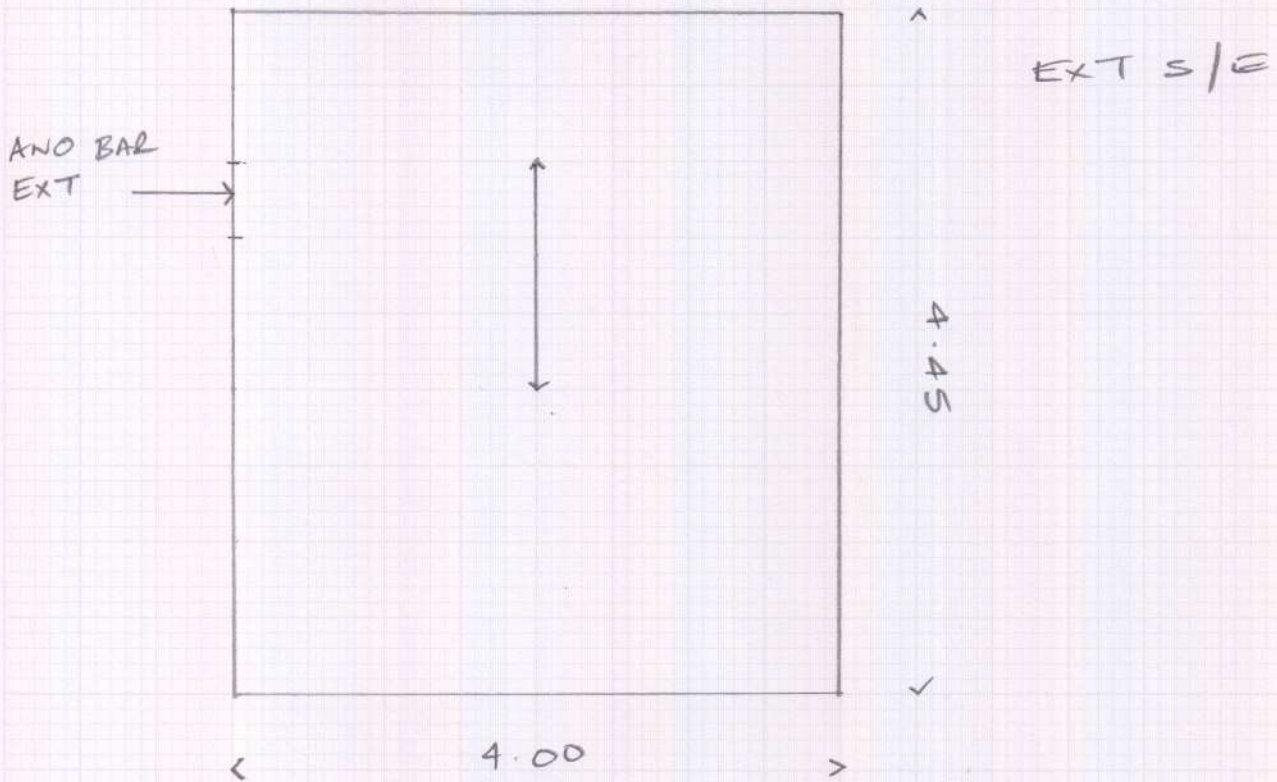

mrcarpet

Job No: P30093
Name: TABOR
Address: 257 DOWER HSE
ROAD
Tel:
Sheet: 1 OF 1

FINELOOP 503

NETT SIZE. 3.47m x 4.31m