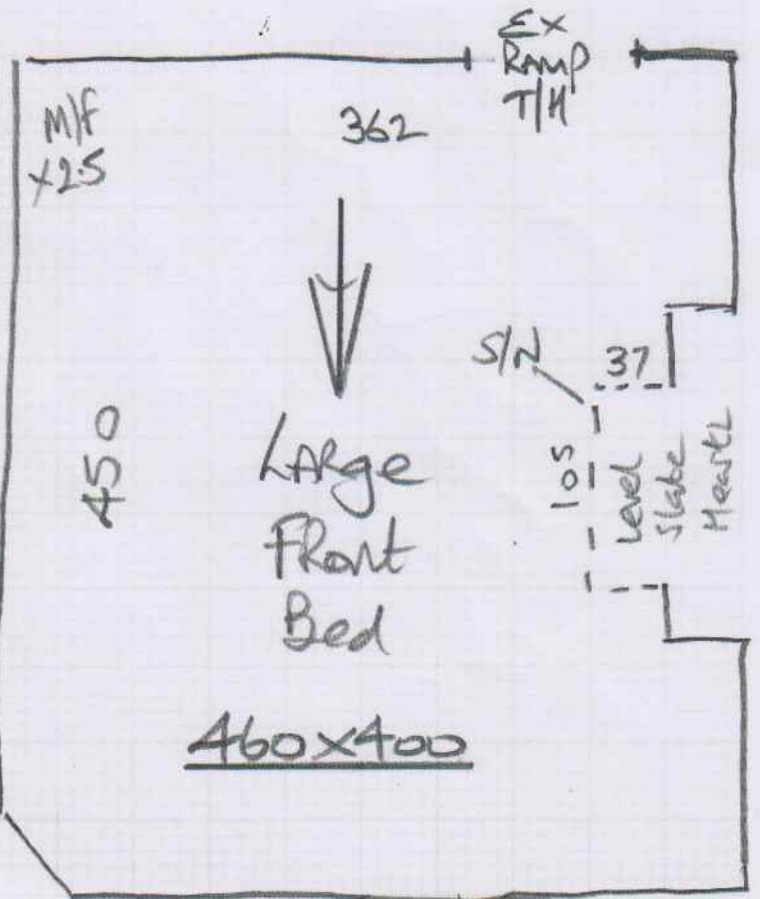

SW6 - 4ST

TUSCANY

- TUSOII

Large front Bed	460 x 400
Small front Bed	345 x 400
BACK Bed	285 x 400
	<hr/>
	1090 x 400
	= <u><u>4360m²</u></u>

$$U/HAY = 41m^2$$

WAREHOUSE - PLEASE SUPPLY

2 x 1.80m LENGTHS
OF ALU S/NAP FER
THE HEARTHS

Wood floors
 U/A - Moth Infested Wool loop (BACK)

over thin Rubber
 Furnished (2 Men
 Required)

* Double w/robes
 in each room
 Step
 up
 to
 ensuite

P30115
 Merritt

2 of 3

2nd floor flat

moth damage

HALL
 (Engineered Timber)

(Front)