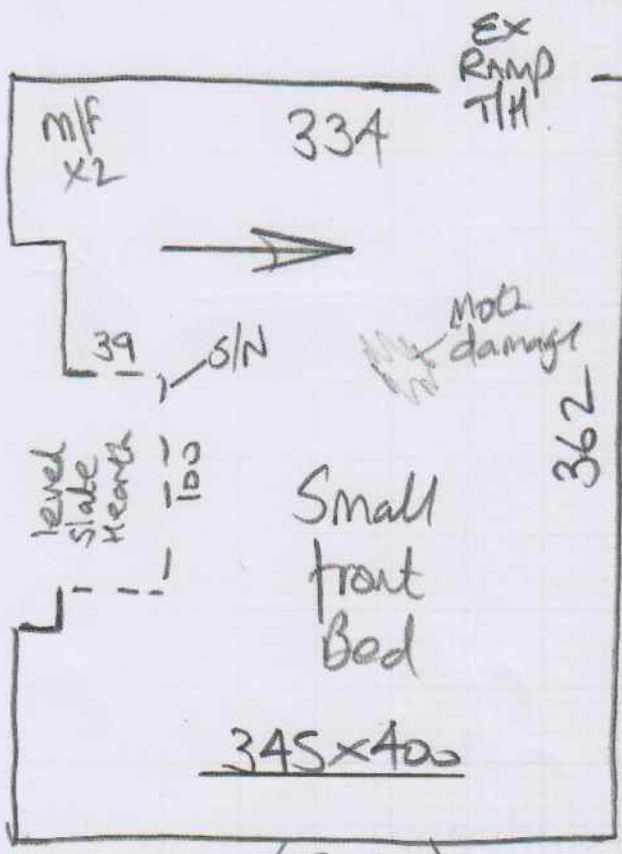

SW6 - 4ST

TUSCANY

- TUSOII

Large front Bed	460 x 400
Small front Bed	345 x 400
BACK Bed	285 x 400
	<hr/>
	1090 x 400
	= <u><u>4360m²</u></u>

$$U/HAY = 41m^2$$

WAREHOUSE - PLEASE SUPPLY

2 x 1.80m LENGTHS
OF ALU S/NAP FER
THE HEARTHS

Wood floors
 U/A - Moth Infested Wool loop (BACK)

over thin Rubber
 Furnished (2 Men
 Required)

* Double w/robes
 in each room
 Step
 up
 to
 ensuite

P30115
 Merritt

2 of 3

2nd floor flat

moth damage

HALL
 (Engineered Timber)

(Front)