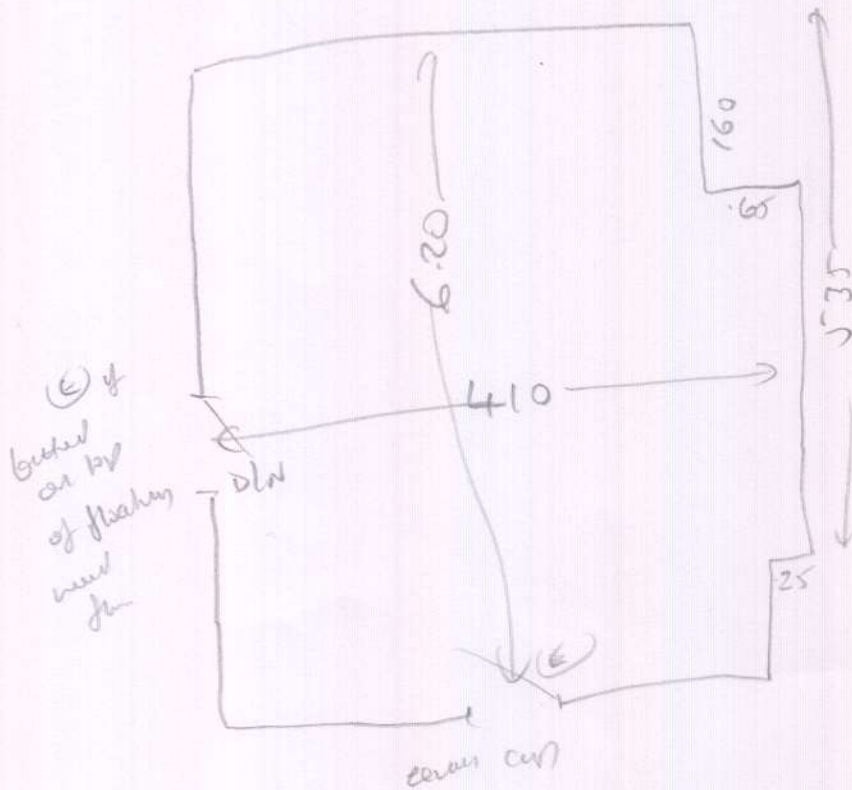

FIRST FLOOR ROOF - EASY CARE 29

Raw
WIP Boys bed

470 x 300

wood

ext wood floating floor, suggest cut to u/a

needs to

no m/r

s/nay

- MACLEAN -
- 13 LOUTHALL ROAD
BARNES
SW13-9NX
P30121

10F1

Master bed to flow MASTER BED - LULWORTH
LW32

wood
no u/a cut
ext floating floor
suggest cut to u/a
no m/r