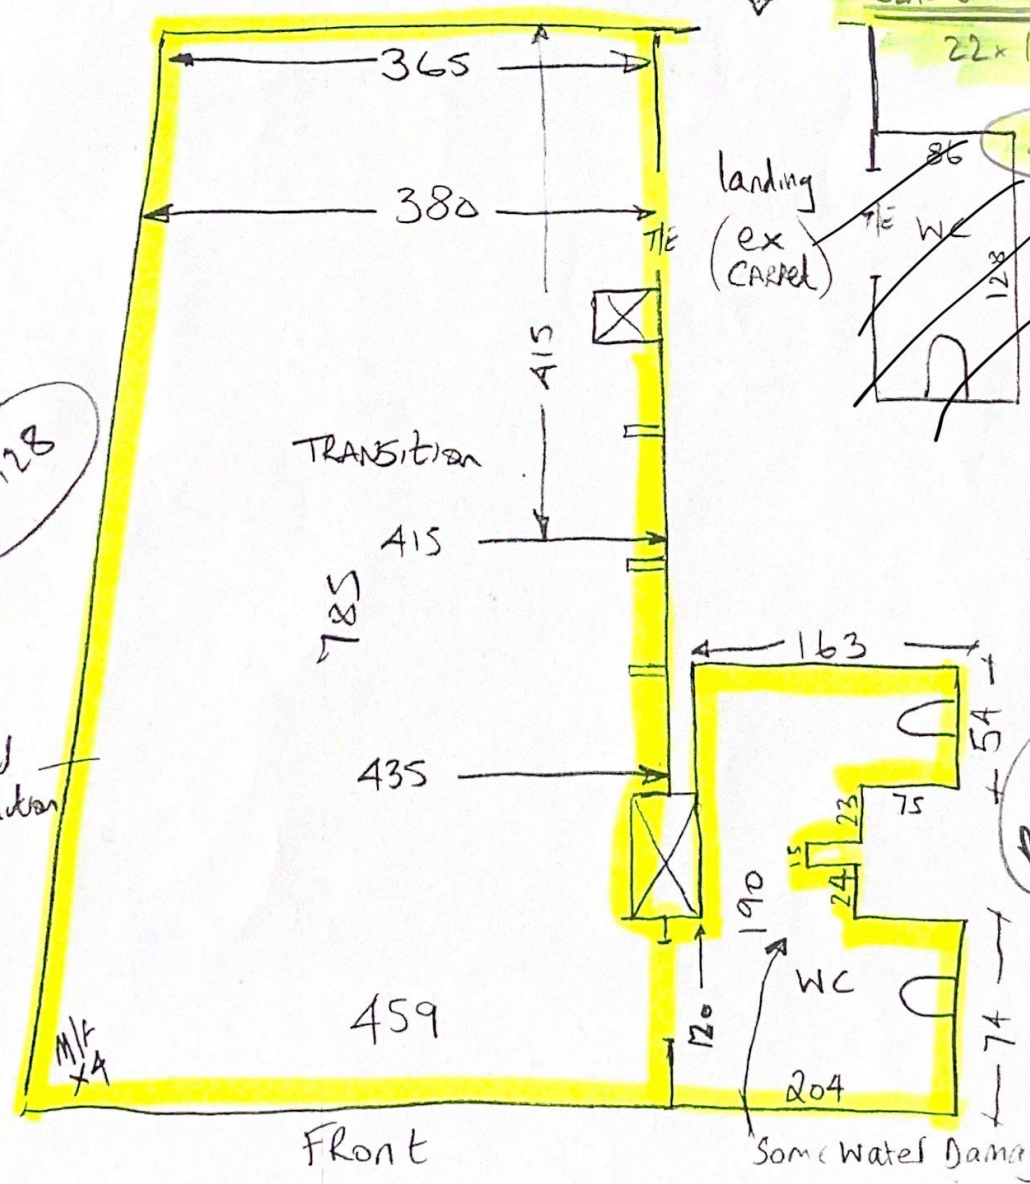

P30128

Poppins

10F1

Some Water Damage

MODULE Transform

CLICK

BLACKJACK OAK 21219

22 x 1.76m<sup>2</sup> PACKS

= 38.72m<sup>2</sup>

landing (ex CARPET)

P30128

Good Condition

P30128