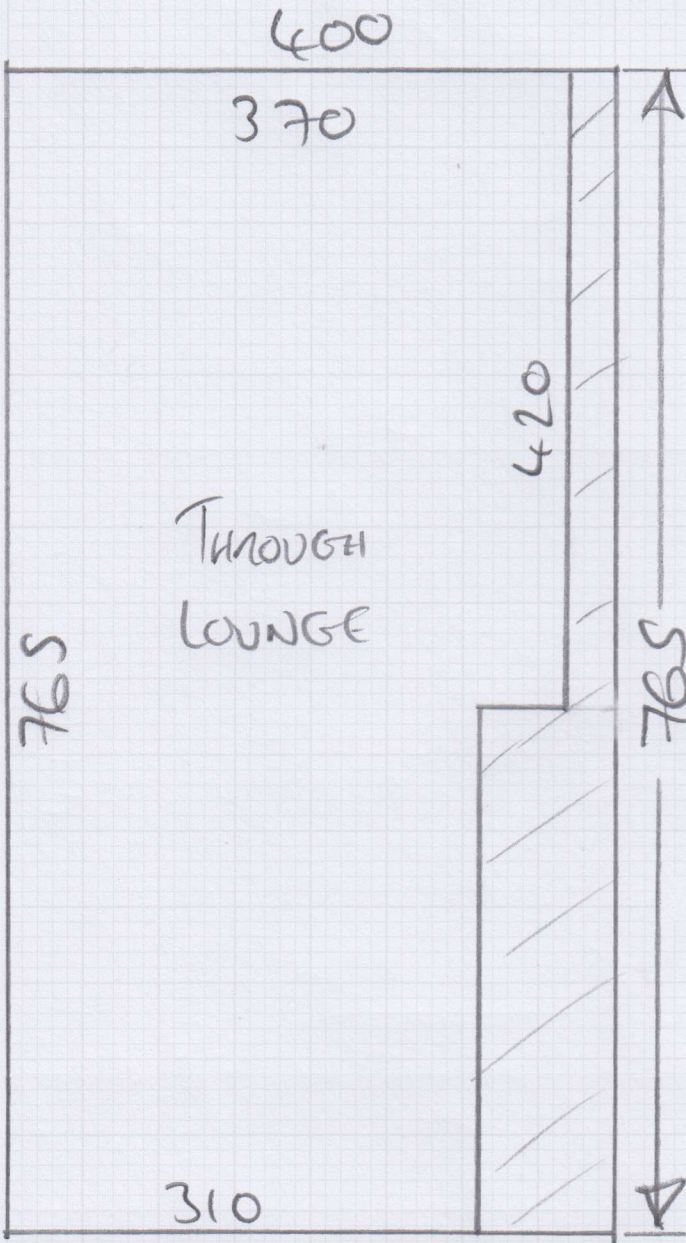

Job No: P30136

Name: HOLT - GREEN

Address:

Tel: (1074)

Sheet: of:

RAINLOOP

- 639/14

410 x 500

= 20.5m<sup>2</sup>

Job No: P30136

Name: HOLT - GREEN

Address:

Tel:

2074

Sheet: of:

ZURICH 'CLEARANCE'

- 198

765 x 400

= 30.6m<sup>2</sup>

Job No: P30136  
Name: Hou - Green

Address:

Tel: 307 4  
Sheet: of

CONC. PATCH 93x33 - CUST TO REMOV  
ROUGH EDGE

CUST TO FOR SOCKETS UP SIDE DOWN

Full Prep Required - Floorboards Only @ Present

Allow Trim For HEARTY Sunnams

Job No: P30136  
Name: HOLT - GREEN  
Address:

Tel: Loft  
Sheet:

765 x 600  
30.6m<sup>2</sup>