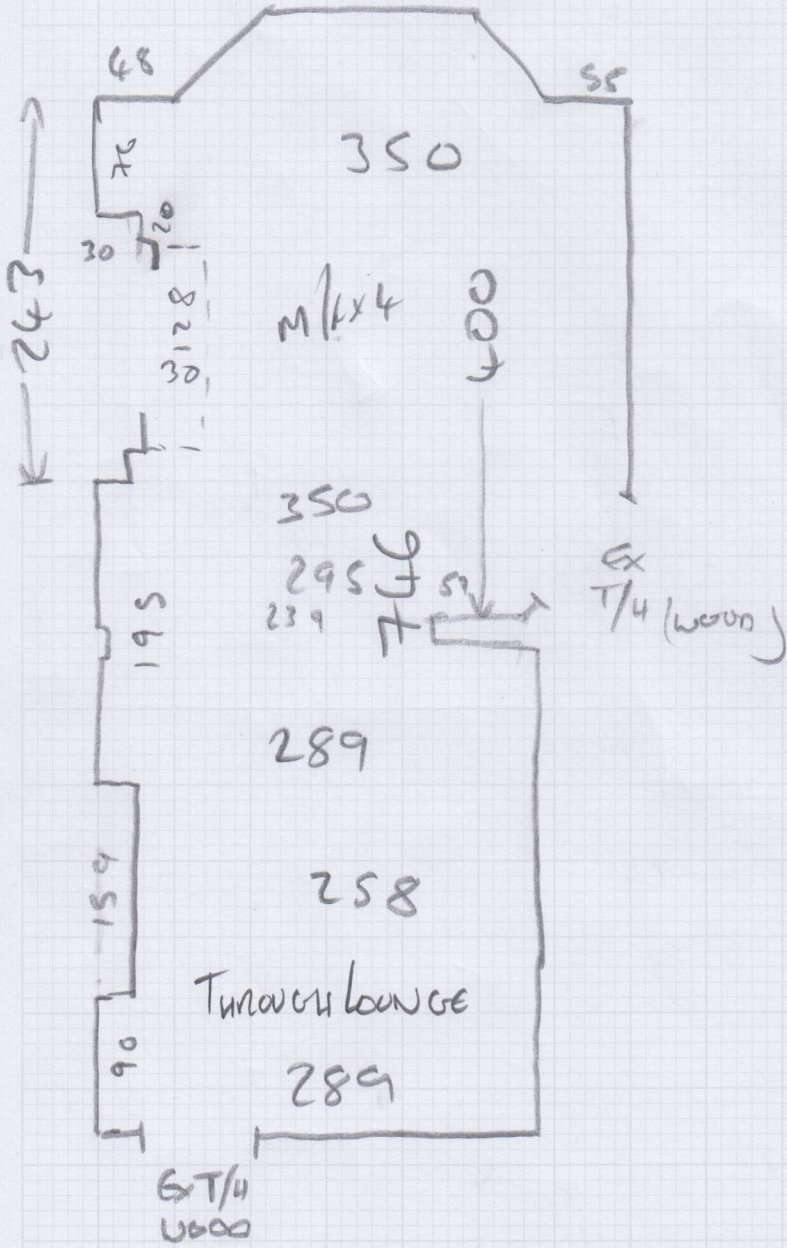

Job No: P30136

Name: HOLT - GREEN

Address:

Tel: (1074)

Sheet: of:

RAINLOOP

- 639/14

410 x 500

= 20.5m<sup>2</sup>

Job No: P30136

Name: HOLT - GREEN

Address:

Tel:

2074

Sheet: of:

ZURICH 'CLEARANCE'

- 198

765 x 400

= 30.6m<sup>2</sup>

Job No: P30136  
Name: Hou - Green

Address:

Tel: 307 4  
Sheet: of

CONC. PATCH 93x33 - CUST TO REMOV  
ROUGH EDGE

CUST TO FOR SOCKETS UP SIDE DOWN

Full Prep Required - Floorboards Only @ Present

Allow Trim For HEARTY Sunnams

Job No: P30136  
Name: HOLT - GREEN  
Address:

Tel: Loft  
Sheet:

765 x 600  
30.6m<sup>2</sup>