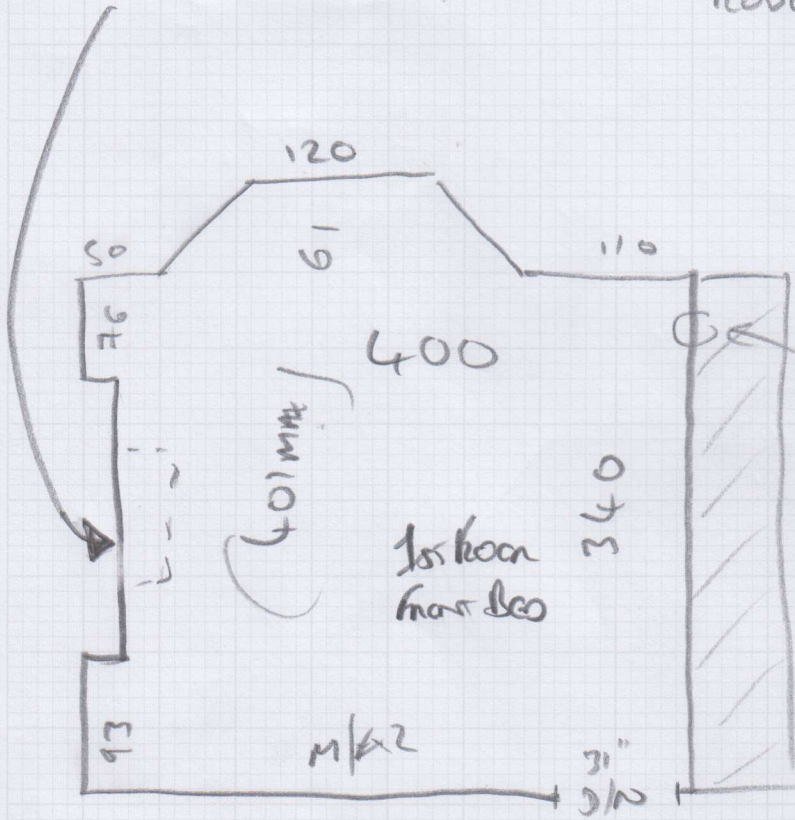

Job No: P30136

Name: HOLT - GREEN

Address:

Tel: (1074)

Sheet: of:

RAINLOOP

- 639/14

410 x 500

= 20.5m<sup>2</sup>

Job No: P30136

Name: HOLT - GREEN

Address:

Tel:

2074

Sheet: of:

ZURICH 'CLEARANCE'

- 198

765 x 400

= 30.6m<sup>2</sup>

Job No: P30136  
Name: Hou - Green

Address:

Tel: 307 4  
Sheet: of

CONC. PATCH 93x33 - CUST TO REMOV  
ROUGH EDGE

CUST TO FOR SOCKETS UP SIDE DOWN

Full Prep Required - Floorboards Only @ Present

Allow Trim For HEARTY Sunnams

Job No: P30136  
Name: HOLT - GREEN  
Address:

Tel: Loft  
Sheet:

765 x 600  
30.6m<sup>2</sup>