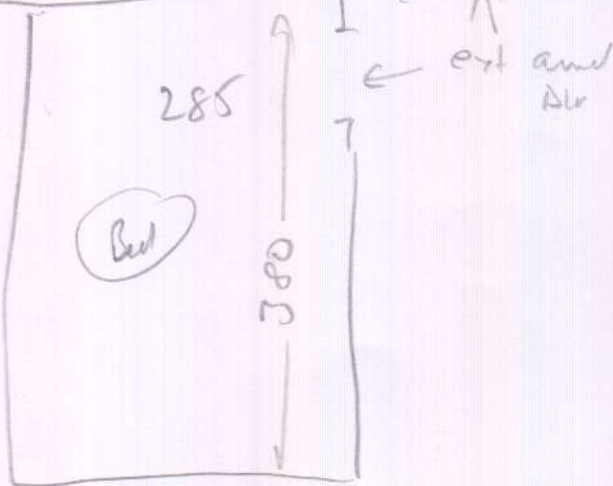

P30139
NICHOLSON

1 OF 1

wood
vlo
ext sh
MMP 42

Perle

SLOANE TWIST 42

SLO-4226

GUN METAL

wood
vlo
ext sh
MMP (42)