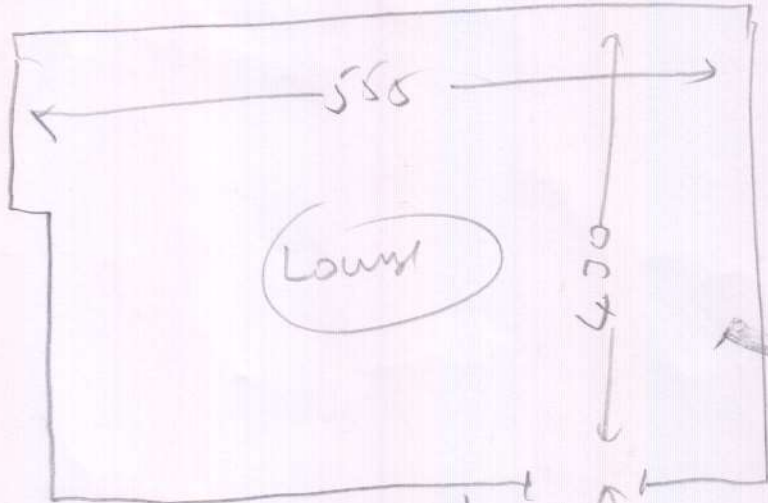

P30139
NICHOLSON

1 OF 1

wood
vlo
ext sh
MMP 42

Perle

SLOANE TWIST 42

SLO-4226

GUN METAL

wood
vlo
ext sh
MMP (42)