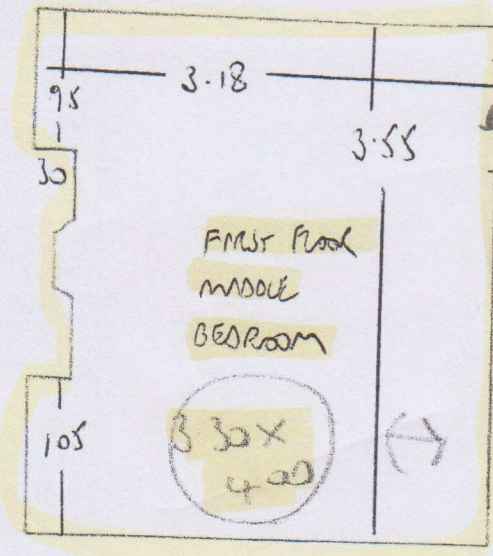

P30140

~~P25900~~

CUNDALL

61 MEXFIELD ROAD
SWIS BRG

1 of 1

~~Stock Twist 50~~
~~Col. John Grey~~

SCONE TWIST 42

- SLO-4242

330 x 400

= 13.2m²

TOP FLOOR REAR

Already filled
P25899