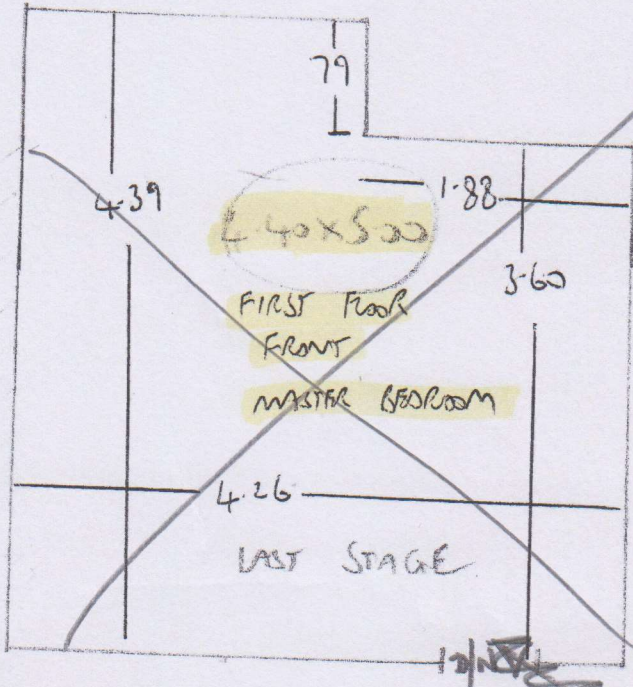

P30140

~~P25900~~

CUNDALL

61 MEXFIELD ROAD
SWIS BRG

1 of 1

~~Stock Twist 50~~
~~Col. John Grey~~

SCONE TWIST 42

- SLO-4242

330 x 400

= 13.2m²

TOP FLOOR REAR

Already filled
P25899