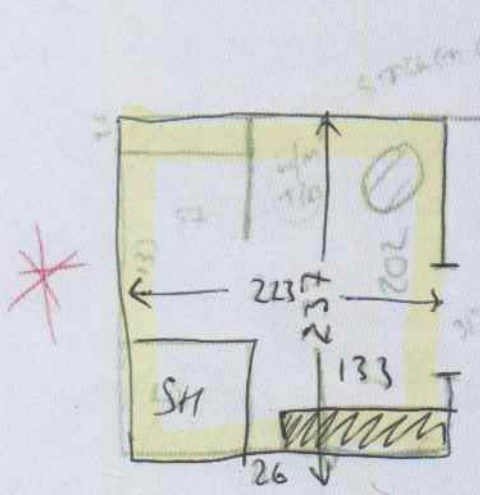

BOTH MANHATTAN LIMESTONE 2151

P29873

~~XXXX~~  
KINGSMILL

~~Modern Style~~

~~MS/IS~~

~~Atalier~~

~~White~~

60F2

- Curvano with some floor
- Lay Hardboard Prep

DESIGNATEX  
SECURA  
3.75 x 3.00 m  
2.35 x 3.00 m

~~Titanium X T~~  
~~Ca Alcaid 7034~~

Over Curvano

~~Modern Style~~  
~~MS/IS Atalier White~~

Over Curvano

- 2.35 x 3m