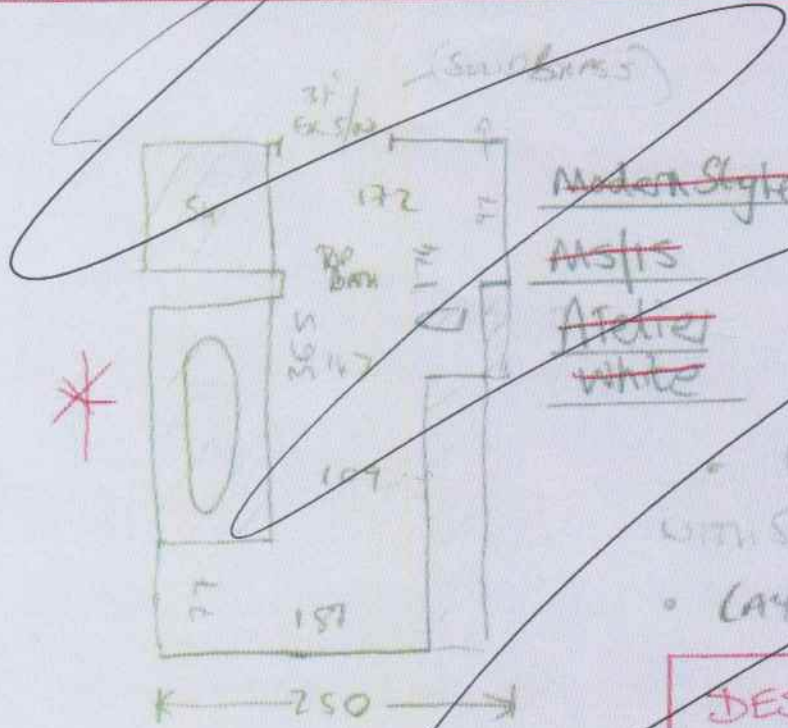

BOTH MANHATTAN LIMESTONE 2151

P29873

~~XXXX~~  
KINGSMILL

~~Modern Style~~

~~MS/IS~~

~~Atalier~~

~~White~~

60F2

- Curvano with some floor
- Lay Hardboard Prep

DESIGNATEX  
SECURA  
3.75 x 3.00 m  
2.35 x 3.00 m

~~Titanium X T~~  
~~Ca Alcaid 7034~~

Over Curvano

~~Modern Style~~  
~~MS/IS Atalier White~~

Over Curvano

- 2.35 x 3m