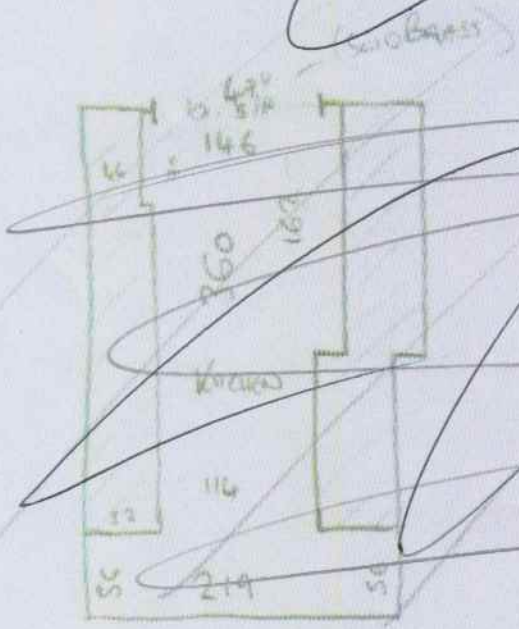

BOTH MANHATTAN LIMESTONE 2151

P29873

~~XXXX~~  
KINGSMILL

~~Modern Style~~

~~MS/IS~~

~~Atalier~~

~~White~~

60F2

- Curvano with some floor
- Lay Hardboard Prep

DESIGNATEX  
SECURA  
3.75 x 3.00 m  
2.35 x 3.00 m

~~Titanium X T~~  
~~Ca Alcaid 7034~~

Over Curvano

~~Modern Style~~  
~~MS/IS Atalier White~~

Over Curvano

- 2.35 x 3m