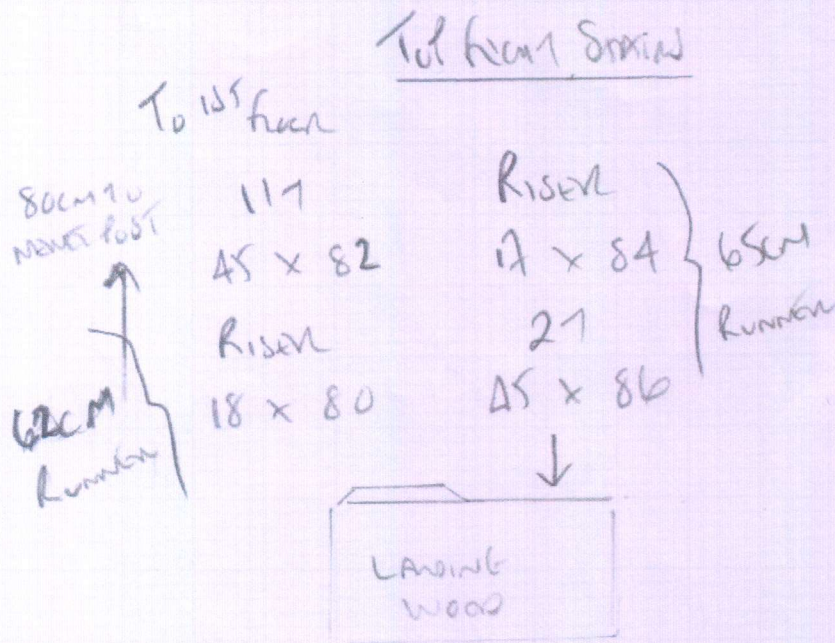

P 30168
 MAW...
 6A DECOR...
 SWIS 2ND

LOF 2

400

62 Top Floor 7 Stairs x Riser 350	62 Top Floor 4 Stairs 200 65 Top Floor 27 x 11 120	65 57 Floor 7 Stairs x Riser 350	65 57 Floor 6 Stairs x Riser 350	65 17 Riser 120 WASTE 130 350	75
				140	

350

Stairs only
 Top floor to ground
 Landings are in timber

Boston
 Color Bus - 027

Plan 350 x 400

14m²

P30168
MANINI
6A DEODAR ROAD
SWIS 2ND

2 of 2

WOOD STAIR