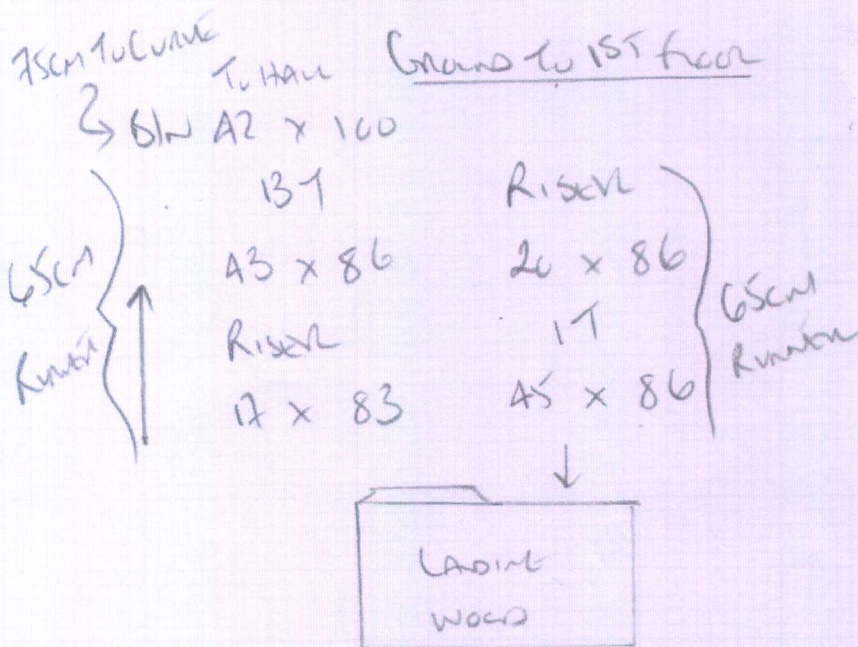

P 30168
 MAW...
 6A DECOR...
 SWIS 2ND

LOF 2

400

62 Top Floor 7 Stairs x Riser 350	62 Top Floor 4 Stairs 200 65 Top Floor 27 x 11 120	65 57 Floor 7 Stairs x Riser 350	65 57 Floor 6 Stairs x Riser 350	65 17 Riser 120 WASTE 130 350	75
				140	

350

Stairs only
 Top floor to ground
 Landings are in timber

Boston
 Color Bus - 027

Plan 350 x 400

14m²

P30168
MANINI
6A DEODAR ROAD
SWIS 2ND

2 of 2

WOOD STAIR