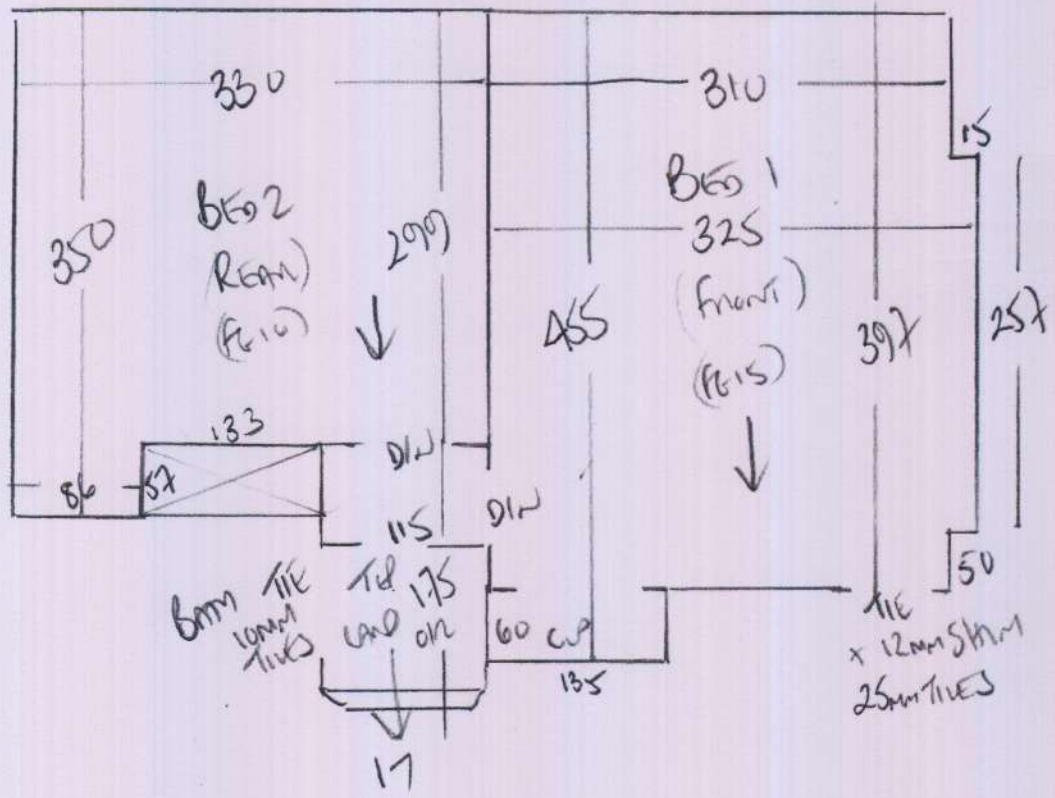

1-OF 2

P 30169
 ROSS
 24 WIRE RAIL
 57 RIMM WIRE
 SWIS LK 1

2 Benches Stand + Laundry

600

~~CHIO CARD~~

~~Color to Color~~

1627/21

Row 1 600 x A00

Row 2 500 x A00

1100 x A00

A00 2

500

2-OF 2

P30169
 ROSS
 24 LITE PANE
 5X PLYWOOD WITH
 SWIS 627

- 45 x 82
- w1 70 x 95
- w2 85 x 115
- w3 72 x 82
- 87
- 45 x 81
- To HALL

WOOD FLOOR
 WHITE LAQUERED ON JEL RUBBER
 EXISTING STEEL
 AIR DASH + UPGRADE COST
 TO POLISHED AIR

from WASTE OR from PLATE of EXISTING CARPET