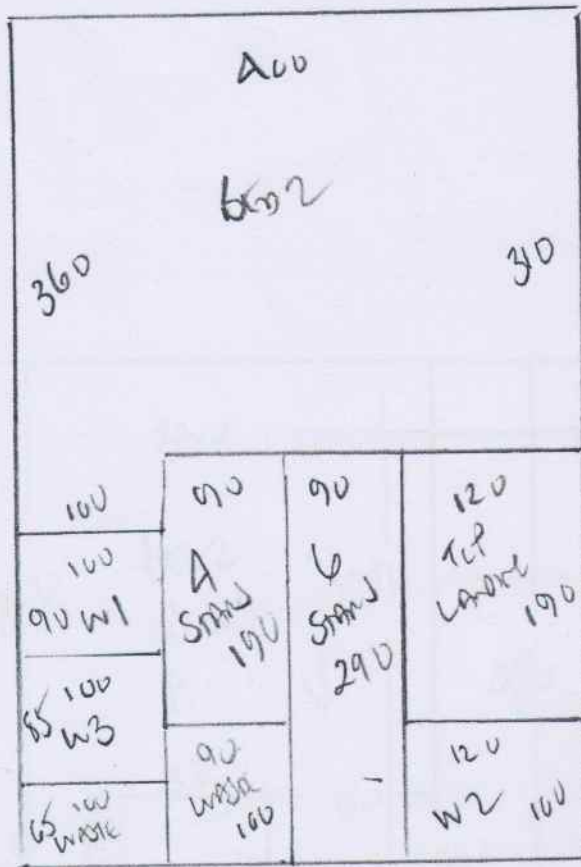

1-OF 2

P 30169
 ROSS
 24 WIRE RAIL
 57 RIMM WIRE
 SWIS LK 1

2 Benches Stand + Laundry

600

~~CHIO CARD~~

~~Color to Color~~

1627/21

Row 1 600 x A00

Row 2 500 x A00

1100 x A00

A00 2

500

2-OF 2

P30169
 ROSS
 24 LITE PANE
 5X PLYWOOD WITH
 SWIS 627

- 45 x 82
- w1 70 x 95
- w2 85 x 115
- w3 72 x 82
- 87
- 45 x 81
- To HALL

WOOD FLOOR
 WHITE LAQUERED ON JEL RUBBER
 EXISTING STEEL
 AIR DASH + UPGRADE COST
 TO POLISHED AIR

from WASTE OR from PLATE of EXISTING CARPET