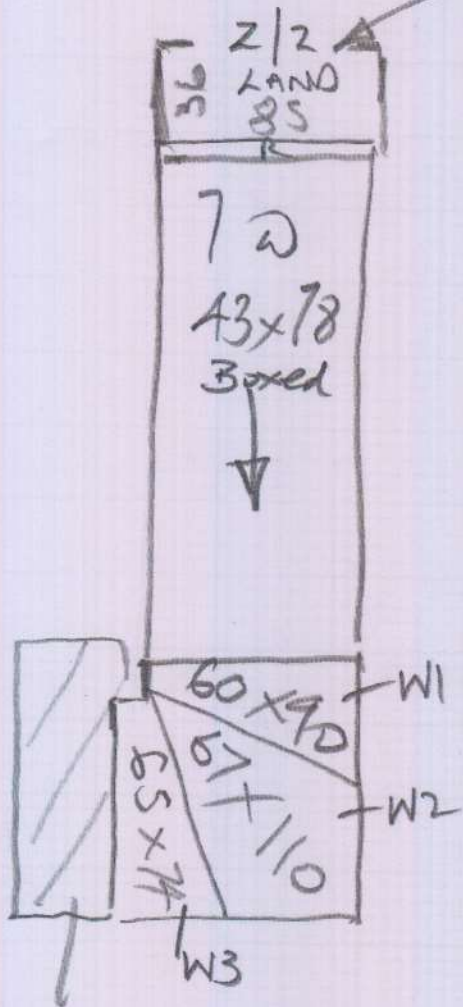

Basement STAIRS

P30175
CRIVELLI

Jed to Cut
back timber
to door line

1 OF 1

BRUSSELS SPTC 0764

STOCK CARPET

Cut Plan - 200x400
= 8m²

This step to remain as tiles

Wood floors

No u/d

Needs New s/c + u/cy

+ Ali D/BAR