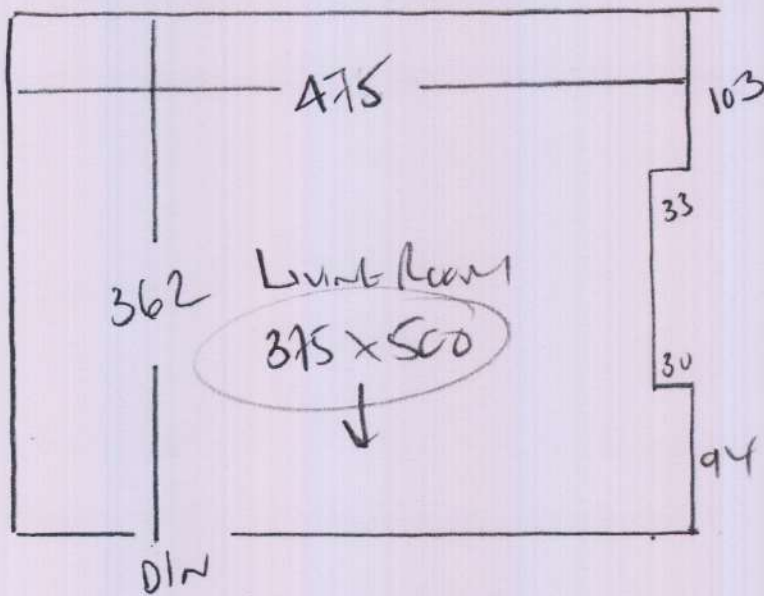

- * Wood floor
- * White wall line on Cassio (Synthetic)
- * 2 x WANDRESES TO MAKE -
- * CUT ALONG WANDRESES IF TOO DIFFICULT TO MAKE

P30185
 CANTER
 1ST floor
 9 RED GRAY ROAD
 SWIS IPX
1 OF 1

Living Room
 * HIMALAYA NATURAL COLOR 2118
375 x 500
 18.75m²

REPLACE EXISTING ULTA WITH NEW 10mm PU FLOOR