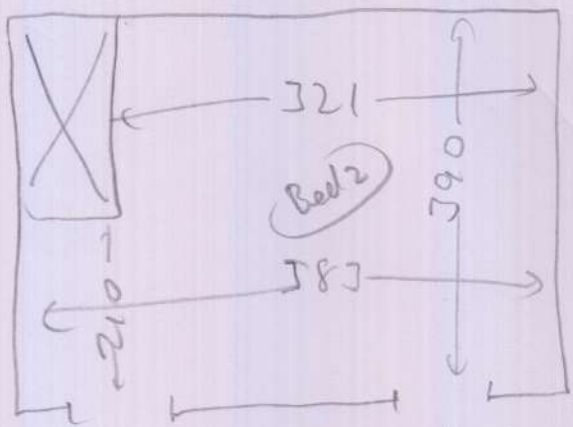

P 30197

Mrs J COOKE
 Flat 2
 Address 2a Murray Road
 Putney
 SW15 1PR

Sheet
 Wessex Velvet, Slate

Bed 1 570 x 4m

Bed 2 3.95 x 4m

WESSEX VELVET SLATE

(THIS PIECE GIVE TO
 CUSTOMER FOR FUTURE USE

245 x 255

(1022)

Layout

P30197

COOKE

wood
also
ext side
mir (*3)

• Cust to keep number

ext side

wood
also
ext side
mir (*2 1/2)