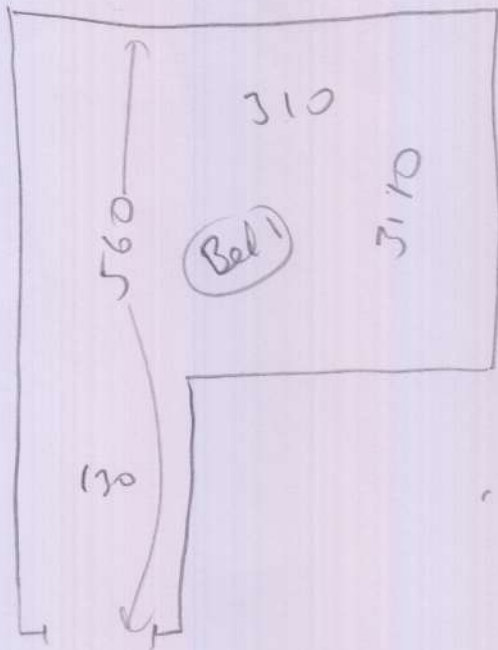

P 30197

Mrs J COOKE
 Flat 2
 Address 2a Murray Road
 Putney
 SW15 1PR

Sheet
 Wessex Velvet, Slate

Bed 1 570 x 4m

Bed 2 3.95 x 4m

WESSEX VELVET SLATE

(THIS PIECE GIVE TO
 CUSTOMER FOR FUTURE USE

245 x 255

(1022)

Layout

P30197

COOKE

wood
also
ext side
mir (*3)

• Cust to keep number

ext side

wood
also
ext side
mir (*2 1/2)