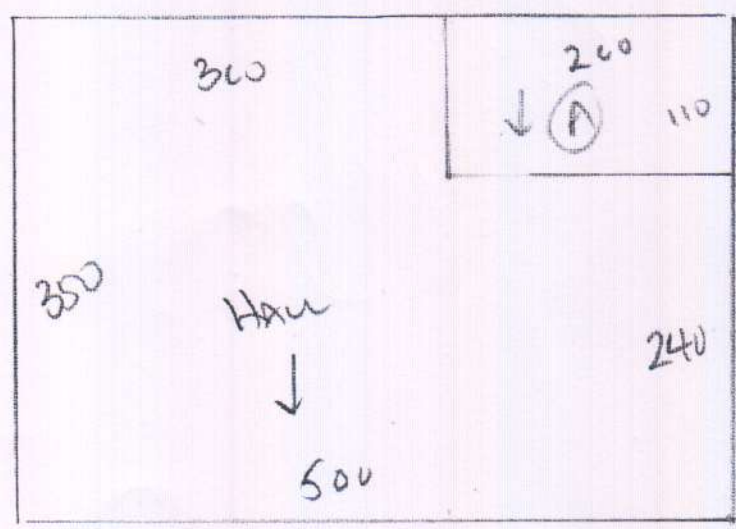

P30206
 BRUCE CAMERON-REITH
 RUTLAND HOUSE
 66 HIGHLAND HEATH
 TELEGRAPH ROAD
 SWIS 3TX

LINTON TWIST 903
 LNT 40-243
 (ECLIPES)

PLAN
380 x 500