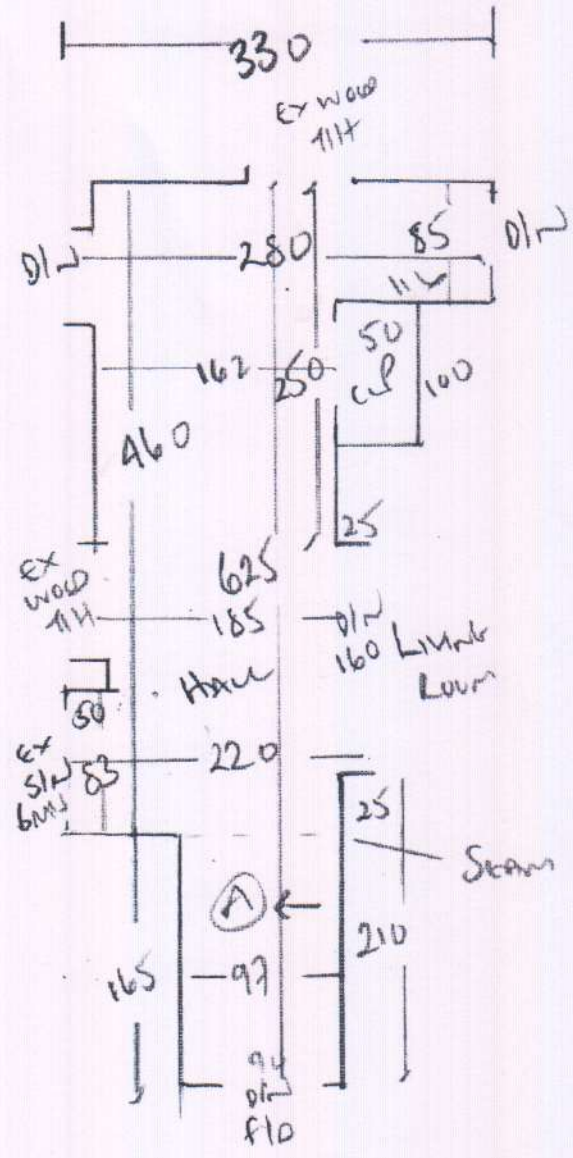

P30206
 BRUCE CAMERON-REITH
 RUTLAND HOUSE
 66 HIGHLAND HEATH
 TELEGRAPH ROAD
 SWIS 3TX

LINTON TWIST 903
 LNT 40-243
 (ECLIPES)

PLAN
380 x 500