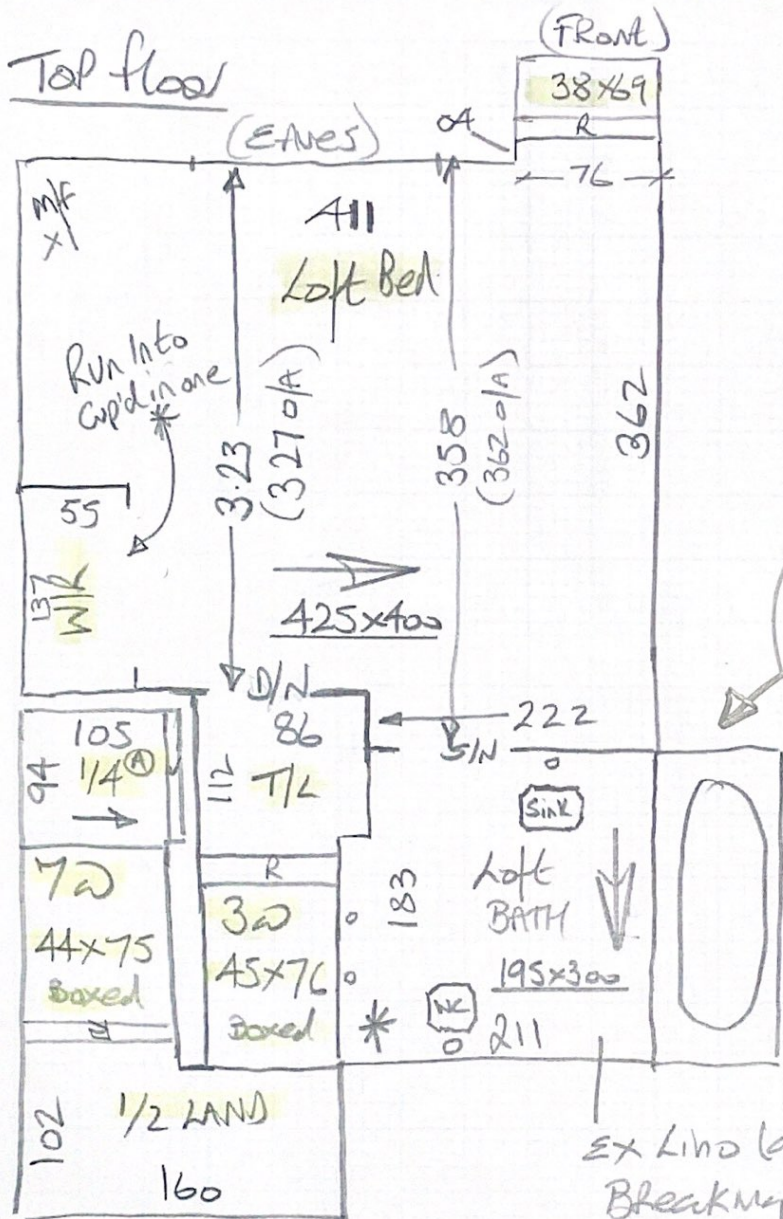

Job No: P30209
 Name: BOMNG
 Address:
 Tel: 10K7
 Sheet:

York
 - York-226

- 670 x 500
- 465 x 500
- 425 x 500
- 1560 x 500

= 78m²

* Cut Down
 60cm wide
 Runner
 @ w/h

mrcarpets

Job No: P30209
 Name: BOTINU
 Address:
 Tel: 2077
 Sheet: of

= 37m²

mrcarpet

Job No: P30209
 Name: BOMING
 Address: 607
 Tel:
 Sheet: of:

New Modern Life Vinyl
 - ML/02 GRAY

← LEFT BATH = 195 x 300

New Modern Life Vinyl
 - ML/07 BLUE

MAIN BATH = 180 x 200

P30209
 Botting
 50x7

ML/OZ
 GRAY

EX Lino laid over ply.
 Breaking up by bath.
 Customer to remove
 & prepare floor.

1st floor

(Front)

P30209 Botting

60x7

M/Lar Blue

F/D.

NOT STEP

* Andrew to remove Ex Sheet Lino & fit new H/BOARDS to prepare floors in Both bathrooms

Ground floor (Front)

P30209
Botting

7x7

fit to ex painted timber
T/hold
step down to kitchen