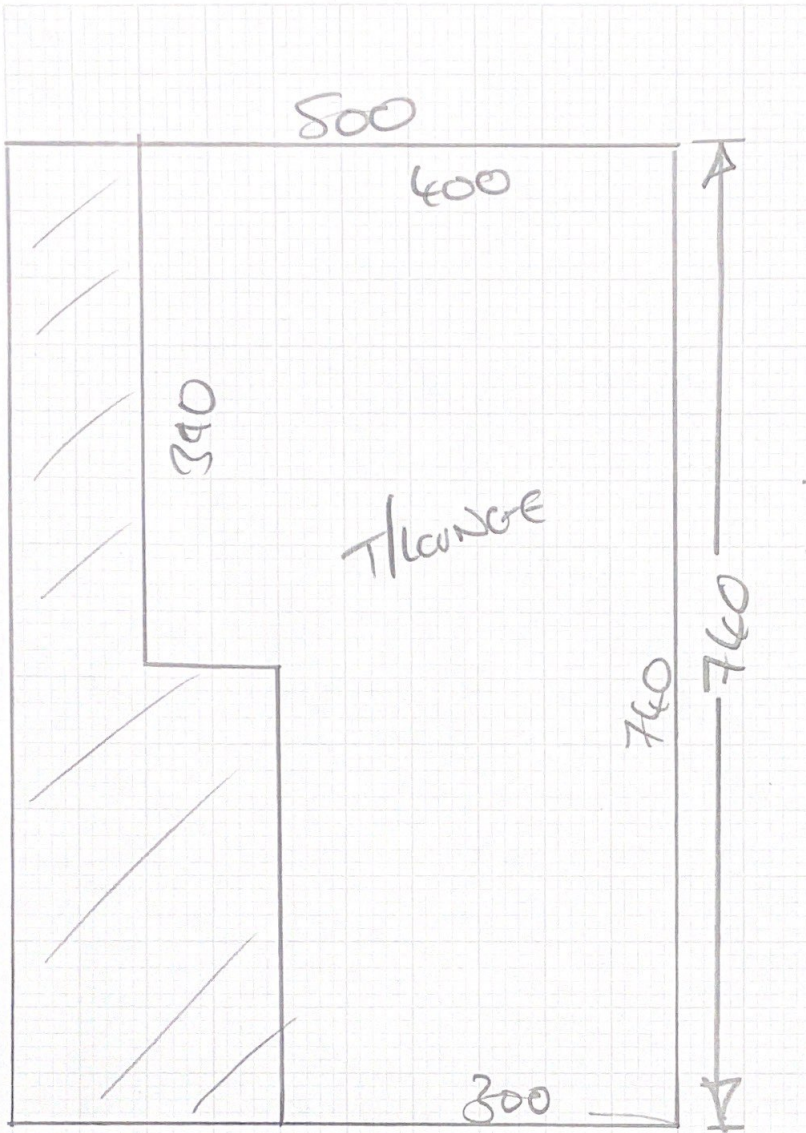

Job No: P30209
 Name: BOMNG
 Address:
 Tel: 10K7
 Sheet:

York
 - York-226

- 670 x 500
- 465 x 500
- 425 x 500
- 1560 x 500

= 78m²

* Cut Down
 60cm wide
 Runner
 @ w/h

mrcarpets

Job No: P30209
 Name: BOTINU
 Address:
 Tel: 2077
 Sheet: of

mrcarpet

Job No: P30209

Name: BOMING

Address: 3067

Tel: _____
Sheet: _____ of: _____

York

- YCN-227

740 x 500

= 37m²

mrcarpet

Job No: P30209
 Name: BOMING
 Address: 607
 Tel:
 Sheet: of:

New Modern Life Vinyl
 - ML/02 GRAY

← LEFT BATH = 195 x 300

New Modern Life Vinyl
 - ML/07 BLUE

MAIN BATH = 180 x 200

P30209
 Botting
 50x7

ML/OZ
 GRAY

EX Lino laid over ply.
 Breaking up by bath.
 Customer to remove
 & prepare floor.

1st floor

(Front)

P30209 Botting

60x7

M/Lar Blue

F/D.