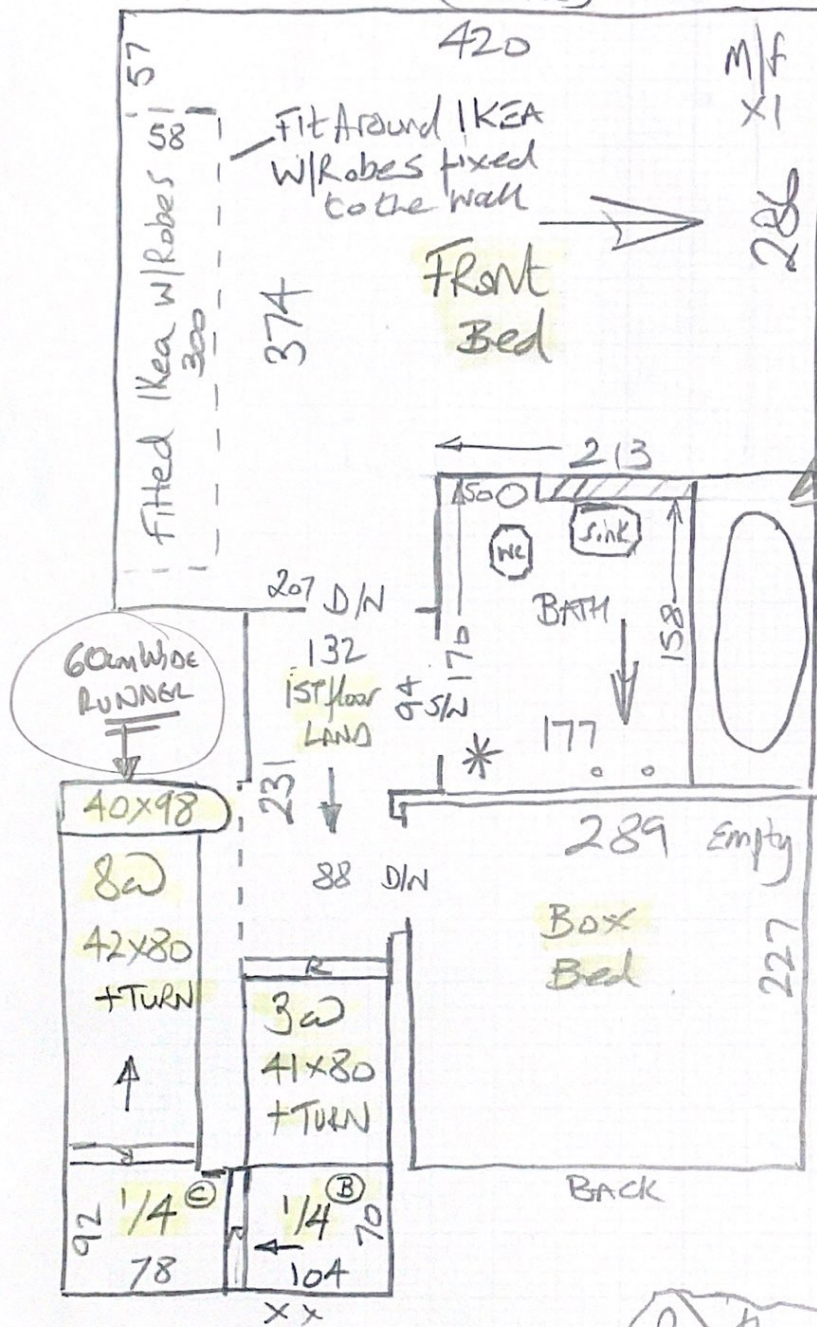

Job No: P30209
 Name: BOMNG
 Address:
 Tel: 10K7
 Sheet:

York
 - York-226

- 670 x 500
- 465 x 500
- 425 x 500
- 1560 x 500

= 78m²

* Cut Down
 60cm wide
 Runner
 @ w/h

mrcarpets

Job No: P30209
 Name: BOTINU
 Address:
 Tel: 2077
 Sheet: of

= 37m²

mrcarpet

Job No: P30209
 Name: BOMING
 Address: 607
 Tel:
 Sheet: of:

New Modern Life Vinyl
 - ML/02 GRAY

← LEFT BATH = 195 x 300

New Modern Life Vinyl
 - ML/07 BLUE

MAIN BATH = 180 x 200

P30209
 Botting
 50x7

ML/OZ
 GRAY

EX Lino laid over ply.
 Breaking up by bath.
 Customer to remove
 & prepare floor.

1st floor

(Front)

P30209 Botting

60x7

M/Lar Blue

F/D.

NOT STEP

* Andrew to remove Ex Sheet Lino & fit new H/BOARDS to prepare floors in Both bathrooms

Ground floor (Front)

P30209
Botting

7x7

fit to ex painted timber
T/hold
step down to kitchen