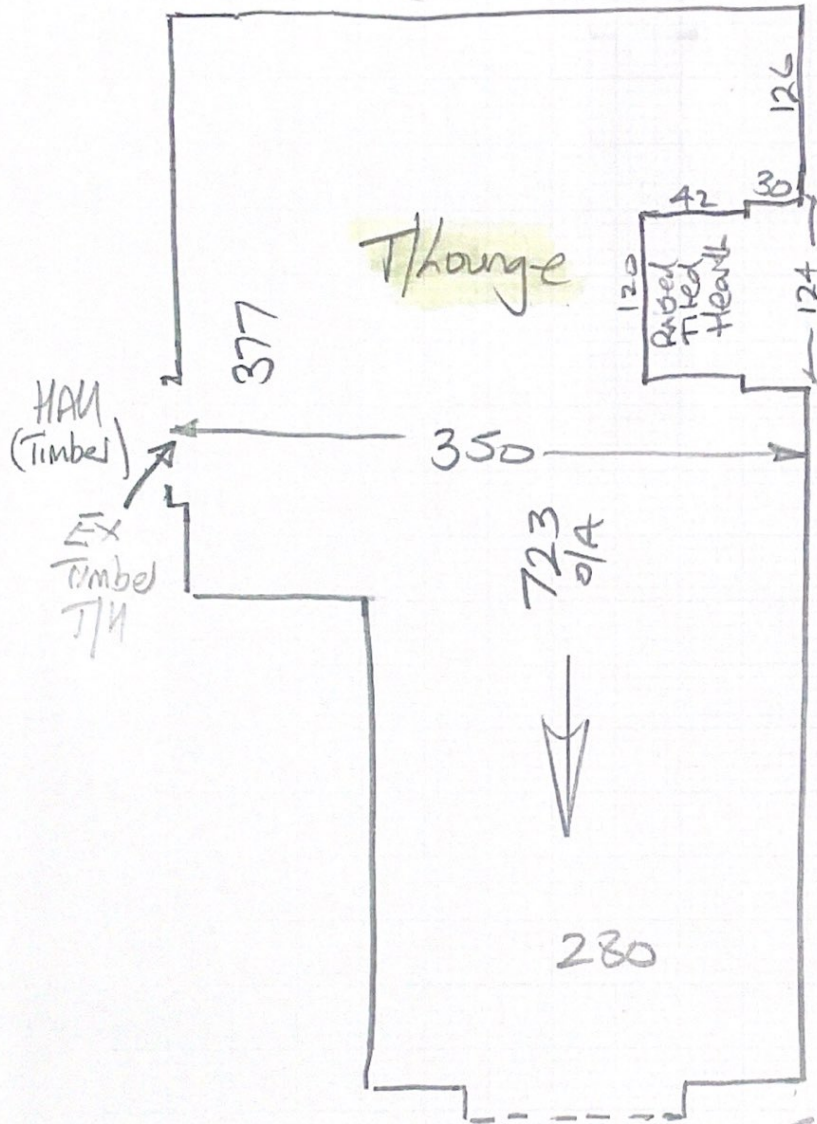

Job No: P30209
 Name: BOMNG
 Address:
 Tel: 10K7
 Sheet:

York
 - York-226

- 670 x 500
- 465 x 500
- 425 x 500
- 1560 x 500

= 78m²

* Cut Down
 60cm wide
 Runner
 @ w/h

mrcarpets

Job No: P30209
 Name: BOTINU
 Address:
 Tel: 2077
 Sheet: of

= 37m²

mrcarpet

Job No: P30209
 Name: BOMING
 Address: 607
 Tel:
 Sheet: of:

New Modern Life Vinyl
 - ML/02 GRAY

← LEFT BATH = 195 x 300

New Modern Life Vinyl
 - ML/07 BLUE

MAIN BATH = 180 x 200

P30209
 Botting
 50x7

ML/OZ
 GRAY

EX Lino laid over ply.
 Breaking up by bath.
 Customer to remove
 & prepare floor.

1st floor

(Front)

P30209 Botting

60x7

M/Lar Blue

F/D.

NOT STEP

* Andrew to remove Ex Sheet Lino & fit new H/BOARDS to prepare floors in Both bathrooms

Ground floor (Front)

P30209
Botting

7x7

fit to ex painted timber
T/hold
step down to kitchen