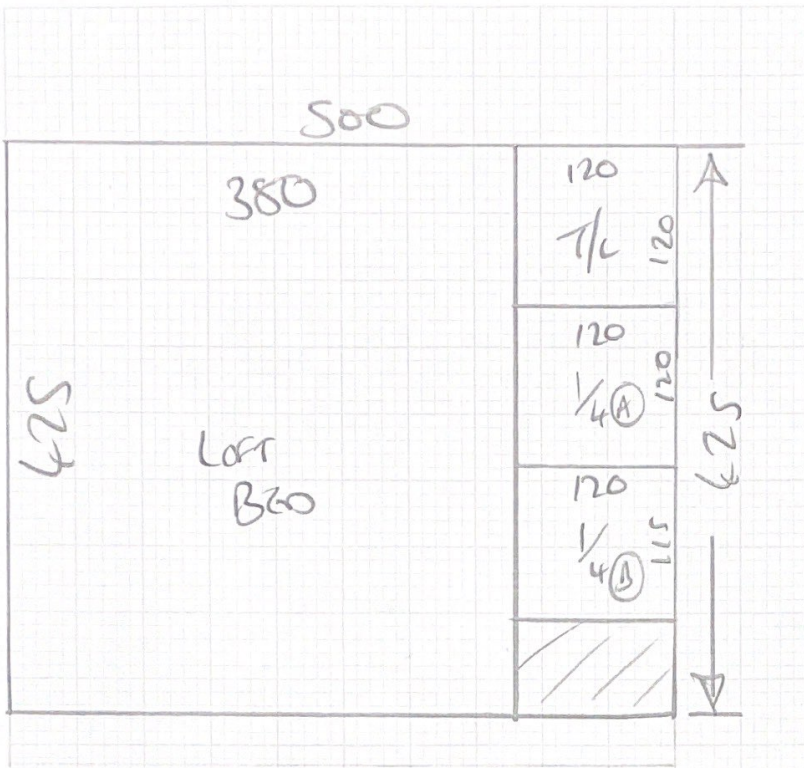

Job No: P30209
 Name: BOMNG
 Address:
 Tel: 10K7
 Sheet:

York
 - York-226

- 670 x 500
- 465 x 500
- 425 x 500
- 1560 x 500

= 78m²

* Cut Down
 60cm wide
 Runner
 @ w/h

mrcarpets

Job No: P30209
 Name: BOTINU
 Address:
 Tel: 2077
 Sheet: of

mrcarpet

Job No: P30209

Name: BOMING

Address: 3067

Tel: _____
Sheet: _____ of: _____

York

- YCN-227

740 x 500

= 37m²

mrcarpet

Job No: P30209
 Name: BOMING
 Address: 607
 Tel:
 Sheet: of:

New Modern Life Vinyl
 - ML/02 GRAY

← LEFT BATH = 195 x 300

New Modern Life Vinyl
 - ML/07 BLUE

MAIN BATH = 180 x 200

P30209
 Botting
 50x7

ML/OZ
 GRAY

EX Lino laid over ply.
 Breaking up by bath.
 Customer to remove
 & prepare floor.

1st floor

(Front)

P30209 Botting

60x7

M/Lar Blue

F/D.