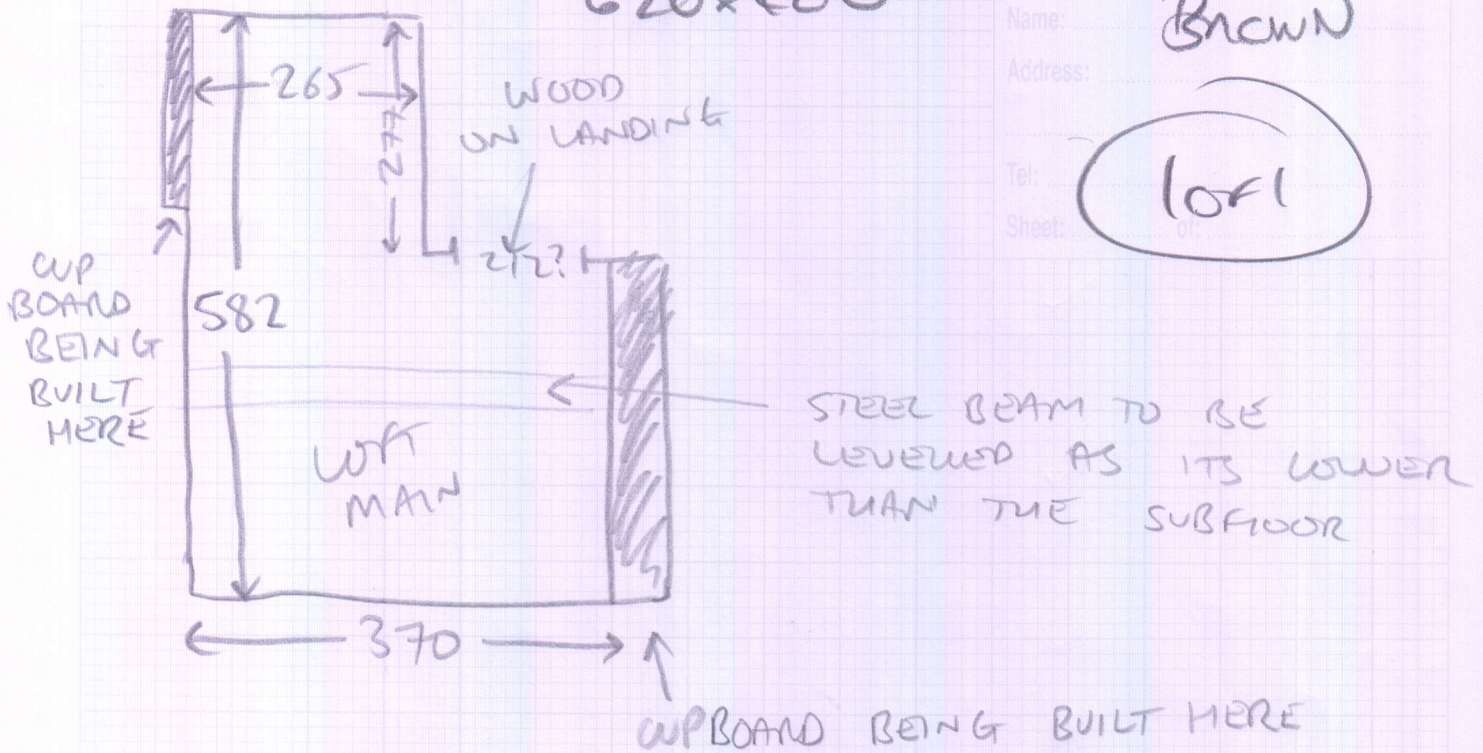

# SUPER STAINFREE TWIST

- CONONA

620x600

mrcarpet

Job No: P30214  
Name: BROWN

Address:

Tel:

Sheet:

1 of 1

FIT CUSTOMER'S OWN CARPET TO THIS ROOM

~~LOFT STNS =~~

~~8.5 x STNS = 45 x 78~~

~~W1 = 60 x 87~~

~~W2 = 65 x 108~~

~~MAIN STNS = 45 x 72~~

~~10.5 STNS = 45 x 95~~