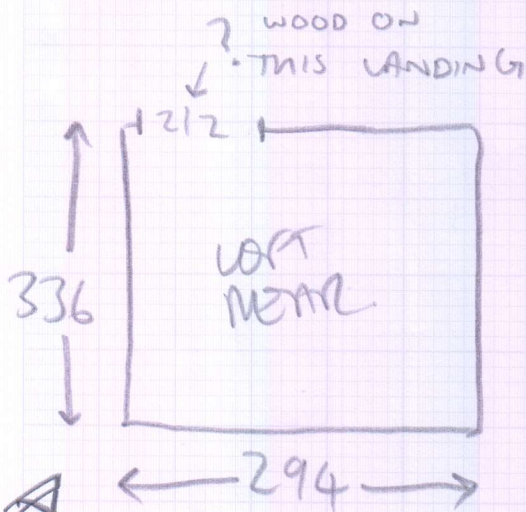

# SUPER STAINFREE TWIST

- CONONA

620x600

mrcarpet

Job No: P30214  
Name: BROWN

Address:

Tel:

Sheet:

1 of 1

FIT CUSTOMER'S OWN CARPET TO THIS ROOM

~~LOFT STNS =~~

~~8.5 x STNS = 45 x 78~~

~~W1 = 60 x 87~~

~~W2 = 65 x 108~~

~~MAIN STNS = 45 x 72~~

~~10.5 STNS = 45 x 95~~