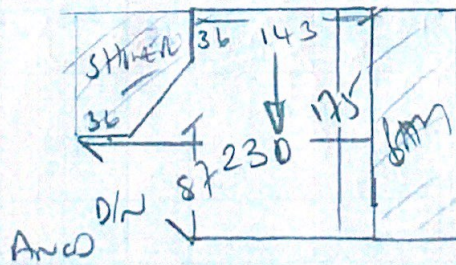

P 30217
~~PARAS~~
TICCIATI

1 of 2

ROLAND TWIST 5002
- RUTSOCO 3
260 x 400

* MUST TAKE SPARE PIECES TO SITE
AS CUSTOMER WANTS TO DO THE ~~GROUND~~
~~FLOOR WORK AS WELL~~ ~~AS PER~~
CUSTOMER'S OWN SITES
UNDER STAIRS CUP'D

~~Cost to PM~~
~~£40 CASH DIRECT~~
~~FOR FITTING~~

£30 CASH
DIRECT TO
FITTER

ULTIMA MASTER TWIST
- SEASPRAY
185 x 366

1st floor Bathroom

* LAY HANDBOARD
OVER EXISTING
PLY IN THIS
BATHROOM
ONLY

P30217
~~P30217~~
TICCIATI
8 MASSA/LEAD
SWISS 90E

2 of 2

RELIANT TWIST '50' Colour R150C03

$260 \times 400 = 1040m^2$

1st floor Bathroom

ULTIMA 'MAJOR' TWIST Colour SEASHAM

$185 \times 366 = 677m^2$

Reynolds floors in Bath Bathroom ✓ Lay Handboard
Ultima Twist tiles on old FELT + SLIPPER - (TOP BATH ONLY)
~~CANET MATS!! in Bath Bathroom~~