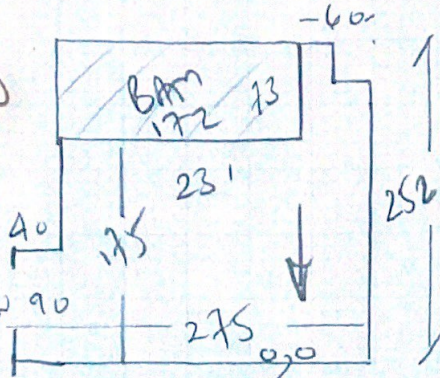

P 30217
~~PARAS~~
TICCIATI

1 of 2

ROLAND TWIST 5002
- RUTSOCO 3
260 x 400

* MUST TAKE SPARE PIECES TO SITE
AS CUSTOMER WANTS TO DO THE ~~GROUND~~
~~FLOOR WORK AS WELL~~ ~~AS PER~~
CUSTOMER'S OWN SITES
UNDER STAIRS CUP'D

~~Cost to PM~~
~~£40 CASH DIRECT~~
~~FOR FITTING~~

£30 CASH
DIRECT TO
FITTER

ULTIMA MASTER TWIST
- SEASPRAY
185 x 366

1st floor Bathroom

* LAY HANDBOARD
OVER EXISTING
PLY IN THIS
BATHROOM
ONLY

P30217
~~P30217~~
TICCIATI
8 MASSA/LEAD
SWISS 90E

2 of 2

RELIANT TWIST '50' Colour R150C03

$260 \times 400 = 1040m^2$

1st floor Bathroom

ULTIMA 'MAJOR' TWIST Colour SEASHAM

$185 \times 366 = 677m^2$

Reynolds floors in Bath Bathroom ✓ Lay Handboard
Ultima Twist tiles on old FELT + SLIPPER - (TOP BATH ONLY)
~~CANET MATS!! in Bath Bathroom~~