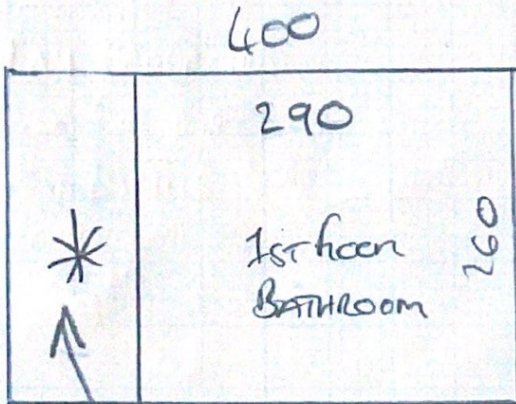

P 30217
~~PARAS~~
TICCIATI

1 of 2

ROLAND TWIST 5002
- RUTSOCO 3
260 x 400

* MUST TAKE SPARE PIECES TO SITE
AS CUSTOMER WANTS TO DO THE ~~GROUND~~
~~FLOOR WORK AS WELL~~ ~~AS PER~~
CUSTOMER'S OWN SITES
UNDER STAIRS CUP'D

~~Cost to PM~~
~~£40 CASH DIRECT~~
~~FOR FITTING~~

£30 CASH
DIRECT TO
FITTER

ULTIMA MASTER TWIST
- SEASPRAY
185 x 366

1st floor Bathroom

* LAY HANDBOARD
OVER EXISTING
PLY IN THIS
BATHROOM
ONLY

P30217
~~P30217~~
TICCIATI
8 MASSA/LEAD
SWISS 90E

2 of 2

RELIANT TWIST '50' Colour R150C03

$260 \times 400 = 1040m^2$

1st floor Bathroom

ULTIMA 'MAJOR' TWIST Colour SEASHAM

$185 \times 366 = 677m^2$

Reynolds floors in Bath Bathroom ✓ Lay Handboard
Ultima Twist tiles on old FELT + SLIPPER - (TOP BATH ONLY)
~~CANET MATS!! in Bath Bathroom~~