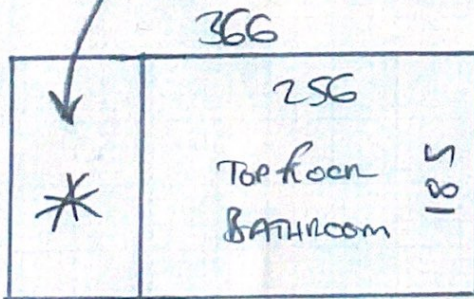

P 30217
~~PARAS~~
TICCIATI

1 of 2

ROLAND TWIST 5002
- RUTSOCO 3
260 x 400

* MUST TAKE SPARE PIECES TO SITE
AS CUSTOMER WANTS TO DO THE ~~GROUND~~
~~FLOOR WORK AS WELL~~ ~~AS PER~~
CUSTOMER'S OWN SITES
UNDER STAIRS CUP'D

~~Cost to PM~~
~~£40 CASH DIRECT~~
~~FOR FITTING~~

£30 CASH
DIRECT TO
FITTER

ULTIMA MASTER TWIST
- SEASPRAY
185 x 366

1st floor Bathroom

* LAY HANDBOARD
OVER EXISTING
PLY IN THIS
BATHROOM
ONLY

P30217
~~P30217~~
TICCIATI
8 MASSA/LEAD
SWISS 90E

2 of 2

RELIANT TWIST '50' Colour R150C03

$260 \times 400 = 1040m^2$

1st floor Bathroom

ULTIMA 'MAJOR' TWIST Colour SEASHAM

$185 \times 366 = 677m^2$

Reynolds floors in Bath Bathroom ✓ Lay Handboard
Ultima Twist tiles on old FELT + SLIPPER - (TOP BATH ONLY)
~~CANET MATS!! in Bath Bathroom~~