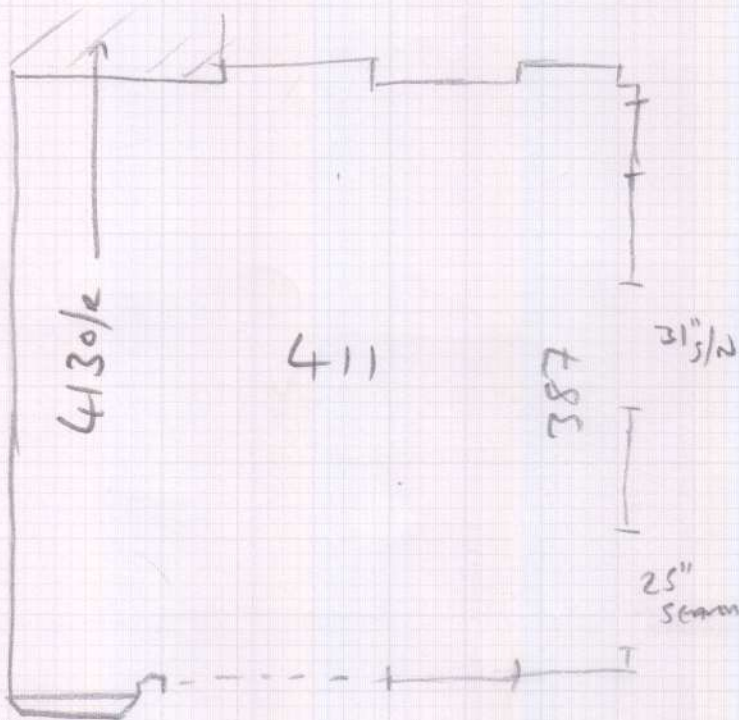

Job No: P30224

Name: BROOKS

Address:

Tel:

Sheet: 1 OF 1

DOUBLE BED  
2x LOW 2 DRAWER UNITS  
TABLE

4.25 x 5.00m  
Fairfield Silk  
Stock Carpet