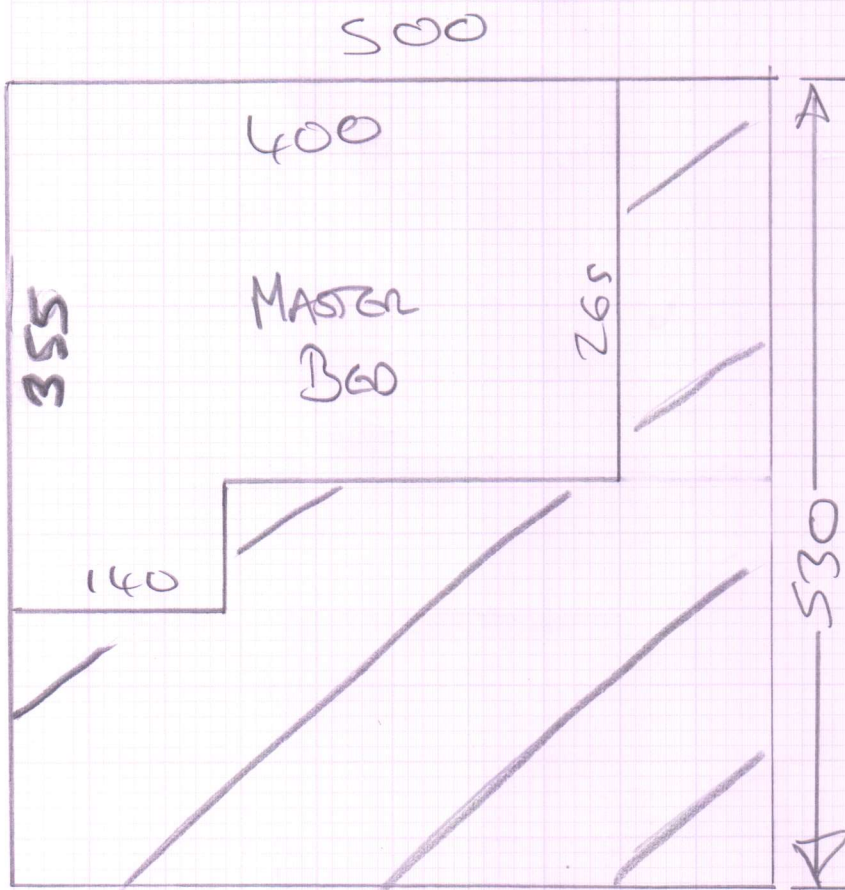

Job No: P30231

Name: CURTAINS

Address: (of 2)

Tel: \_\_\_\_\_  
Sheet: \_\_\_\_\_ of: \_\_\_\_\_

UNIQUE 30

- 3842

530 x 500

Unique 30  
3862

P30231

~~Walls~~  
Curtains  
18b Wythno Road  
SW6 6SL

2 of 2

Unique 30-3862

Decorative  
Covent River Sand

- Lounge 485 x 400
- Res 350 x 400
- Bro 215 x 400
- Bro 275 x 400
- 12.75 x 400

5/m2

(LAMINATE TO HALLWAY)

\* Keys from Putney  
Shop - Return Keys  
To Winkworth 60 New  
Kings Road, SW6