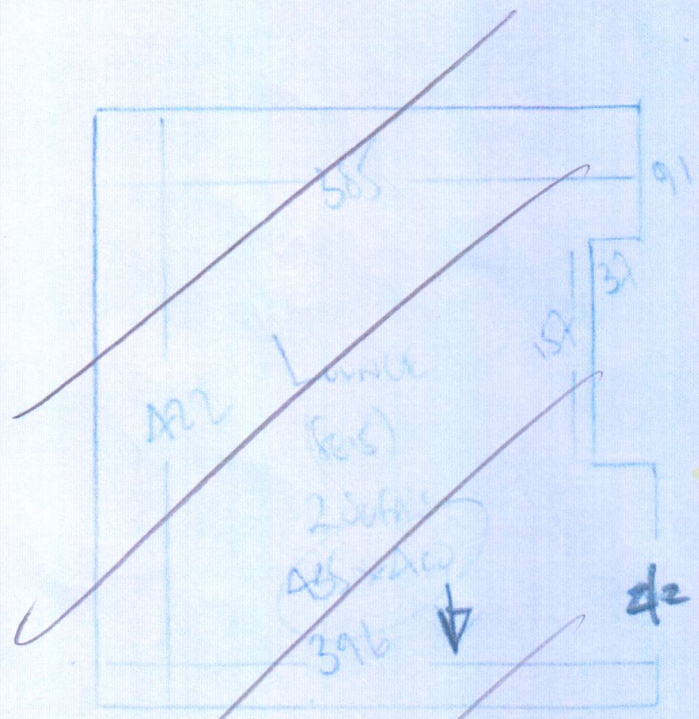

Job No: P30231

Name: CURTAINS

Address: (of 2)

Tel: \_\_\_\_\_  
Sheet: \_\_\_\_\_ of: \_\_\_\_\_

UNIQUE 30

- 3842

530 x 500

Unique 30  
3862

P30231

~~Walls~~  
Curtains  
18b Wythno Road  
SW6 6SL

2 of 2

Unique 30-3862

Decorative  
Covent River Sand

- Lounge 485 x 400
- Res 350 x 400
- Bro 215 x 400
- Bro 275 x 400
- 12.75 x 400

5/m2

(LAMINATE TO HALLWAY)