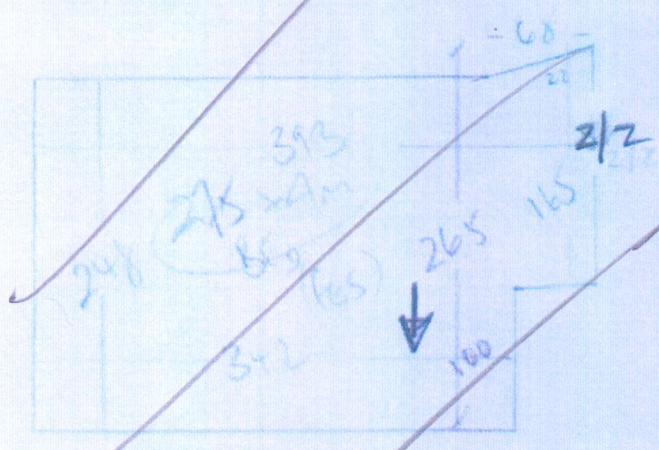

Job No: P30231

Name: CURTAINS

Address: (of 2)

Tel: \_\_\_\_\_  
Sheet: \_\_\_\_\_ of: \_\_\_\_\_

UNIQUE 30

- 3842

530 x 500

Unique 30  
3862

P30231

~~Walls~~  
Curtains  
18b Wythno Road  
SW6 6SL

2 of 2

Unique 30-3862

Decorative  
Covent River Sand

- Lounge 485 x 400
- Res 350 x 400
- Bro 215 x 400
- Bro 275 x 400
- 12.75 x 400

5/m2

(LAMINATE TO HALLWAY)