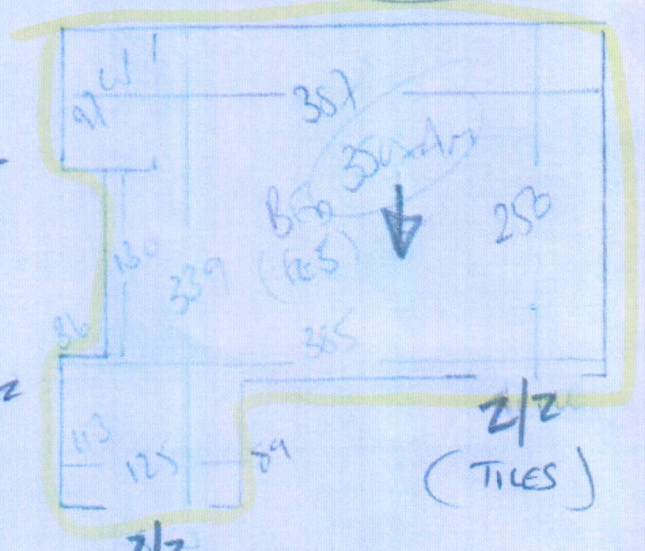

Job No: P30231

Name: CURTAINS

Address: (of 2)

Tel: \_\_\_\_\_  
Sheet: \_\_\_\_\_ of: \_\_\_\_\_

UNIQUE 30

- 3842

530 x 500

Unique 30  
3862

P30231

~~Walls~~  
Curtains  
18b Wythno Road  
SW6 6SL

2 of 2

Unique 30-3862

Decorative  
Covent River Sand

- Lounge 485 x 400
- Res 350 x 400
- Bro 215 x 400
- Bro 275 x 400
- 12.75 x 400

5/m2

(LAMINATE TO HALLWAY)

\* Keys from Putney  
Shop - Return Keys  
To Winkworth 60 New  
Kings Road, SW6