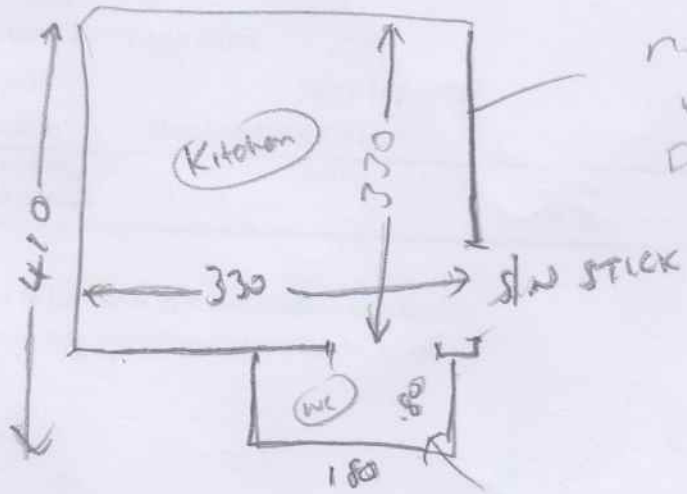

P30243

Rystead Estates
Unit 1 Griffin Gate
135 Lower Rich Road
Putney
SW15 1EZ

Designmaster 2138
Rich Oak Parquet
425 x 4m

no u/b
w m/b
DL sharp on L/R

w/b ext vinyl
w WC

425 x 4m

Fit directly on to existing
sub floor.
Seal edges with white
sealant