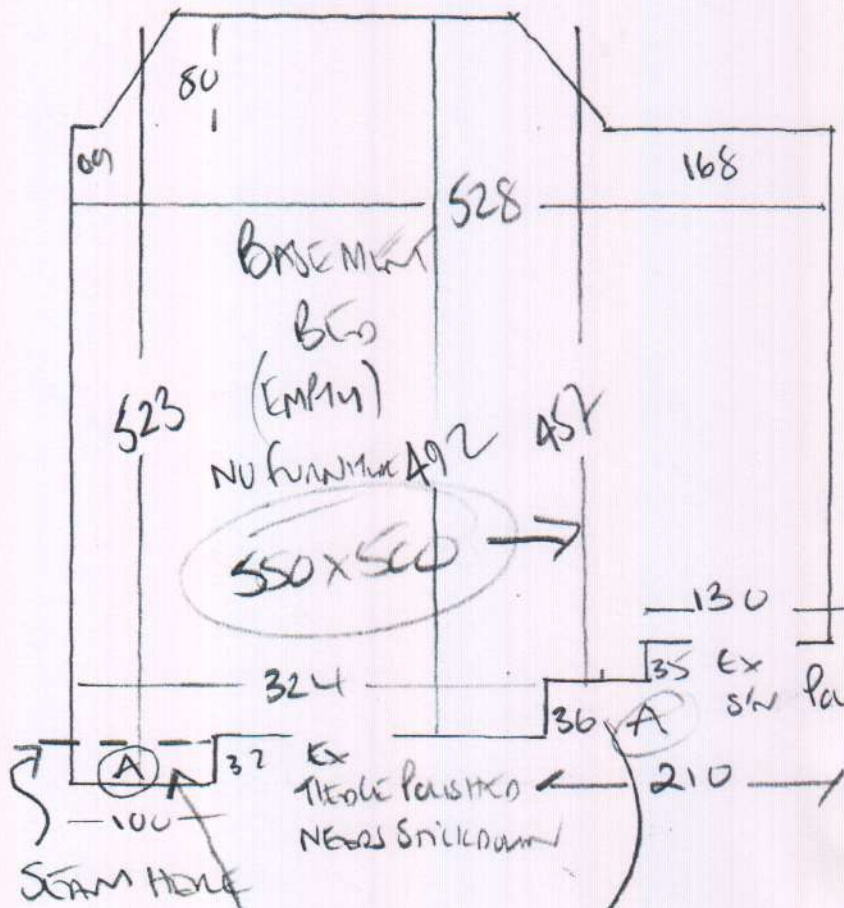

Basement Bedroom

P30244
Hobart
128 Westmoreland Rd
SW13 9KY

1 of 1

UNDER floor HEATING!
NEEDS Low Tab Underlay.

CLEARANCE STOCK
TO SELECT
550 x 500

2x50m²

FAIRFIELD SILK
0250
STOCK CLEARANCE

SELF WASTE from Room
to DO floor (A)
(TIGHT!!!)