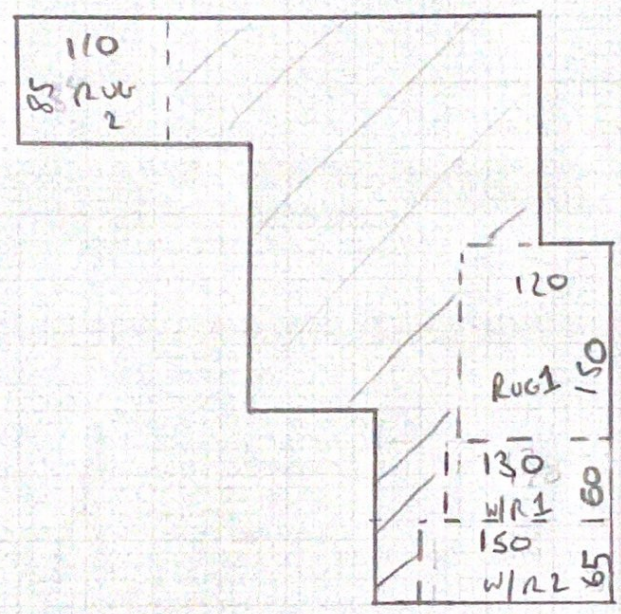

17/2 JB

WAREHOUSE GULL
26/1 - ALL BACK @
W/H IN L2

P29973
THORNTON

RUGS
1 or 1

21/2 =
FIT 2x
WAREHOUSES
+
DELIVER 2x
WHIPPED MATS

Rug 1 = 150 x 120 } CUT DOWN &
Rug 2 = 85 x 110 } SEND FOR WAREHOUSE

Warehouse 1 = 55 x 120 } DATE BOENGO TO
Warehouse 2 = 58 x 138 } FIT THESE WAREHOUSES
& DELIVER RUGS.