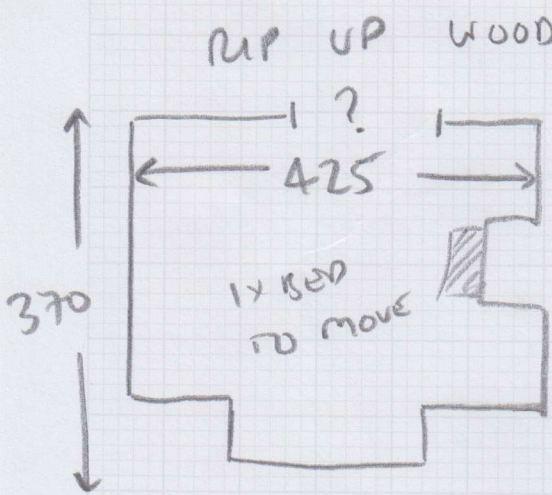

Job No: P30159
Name: HOWIE
Address: 10/1

RIP UP WOOD TUNESHOODS
+ INSTALL SIN ANOD.

LULWORTH - LW-25
4.35 x 4m

WOOD FLOORING DOWN - GO OVER TOP

WOOD PIN + SPRAY GUM UNDERWAY TO POSITION

~~NO~~ CUST GETTING NEW BED OVER AFTER INSTAL