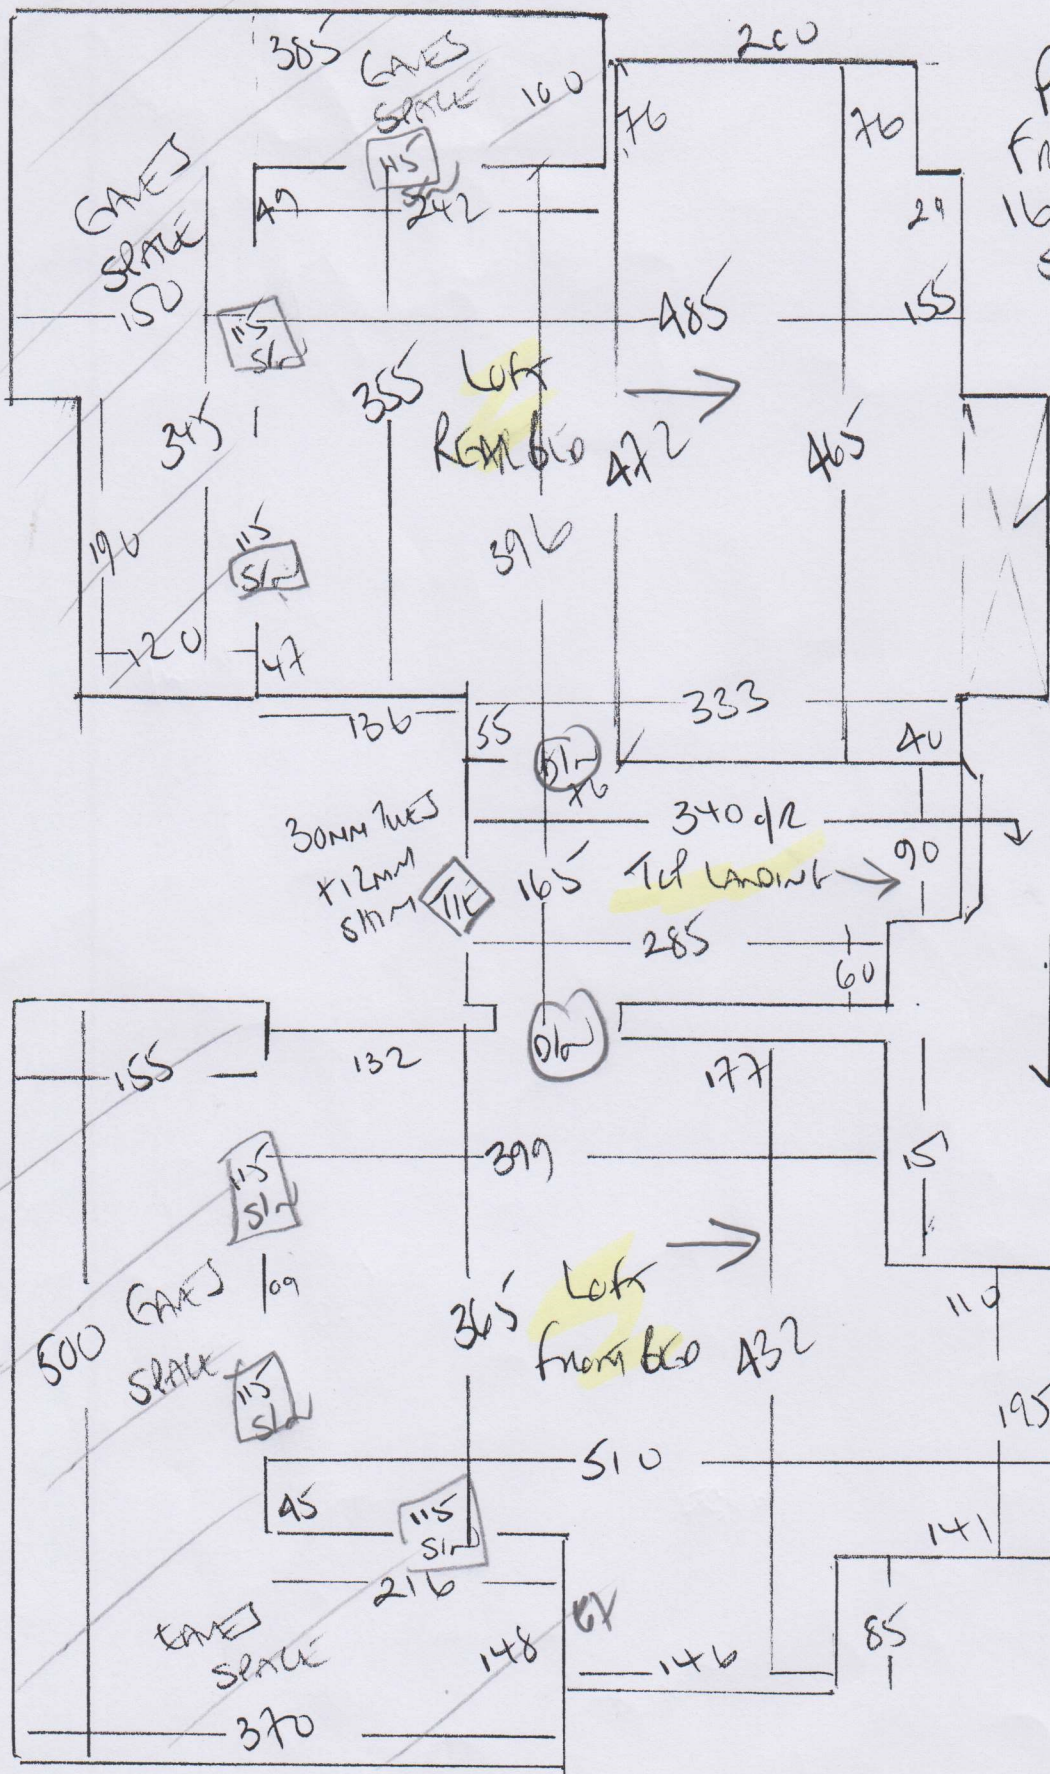

Address:

Tel:

Sheet: of:

NEAL KANON

- KAN-623

545 x 500

500 x 500

+ FIT
BOTTOM
RUNNER

(75cm runner)

free
way?
close cover
1/4 landing

P30205
FRUCHTEN
16 CAMPION KAD
SWISS brand

COLIN ADVISED
BUILDERS ON SITE!
TO REMOVE SLOTIA!

SCOTIA
x 2 TUBE
REMOVED

80cm to
Curve
FORM
RUNNER WITH 1/2

116
↑
WASTE
TO
97x512
1st floor
RUNNER

30mm
TUBS
CHECK
MEASURE
LANDING
+ REARS!

565
1st floor
LANDING
445
200
195
2.00
195
85
TUB
TUB RACK
WOOD
RACKED

P30205
FRUCHTIGL
16 CAMPION ROAD
SWISS GROUND

- w1 60 x 80
- w2 65 x 105
- w3 90 x 110
- w4 55 x 74
- S1
- 45 x 74
- w5 60 x 74
- w6 62 x 103
- w7 90 x 110
- w8 55 x 74
- 17
- 45 x 74
- BLN 45 x 100
- *

WOOD FLOORS
NO SLITS
ALL 12 X UP AND DOWN DOORS NEED CASING!