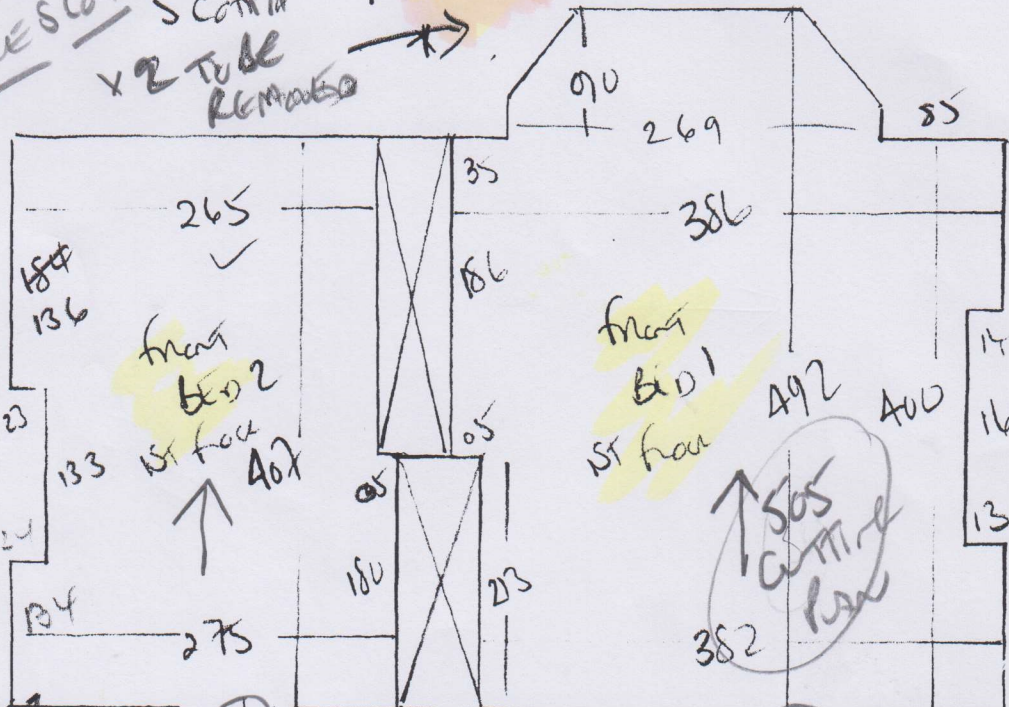

Address:

Tel:

Sheet: of:

NEAL KANON

- KAN-623

545 x 500

500 x 500

+ FIT
BOTTOM
RUNNER

(75cm runner)

free
way?
close cover
1/4 landing

P30205
FRUCHTEN
16 CAMPION KAD
SWISS brand

COLIN ADVISED
BUILDERS ON SITE!
TO REMOVE SLOTIA!

SCOTIA
x 2 TUBE
REMOVED

80cm to
Curve
FORM
RUNNER WITH 1/2

116
↑
WASTE
TO
97x512
1st floor
RUNNER

30mm
TUBS
CHECK
MEASURE
LANDING
+ REARS!

565
1st floor
LANDING
445
200
195
2.00
195
85
TUB
TUB RACK
WOOD
RACKED

P30205
FRUCHTIGL
16 CAMPION ROAD
SWISS GROUND

- w1 60 x 80
- w2 65 x 105
- w3 90 x 110
- w4 55 x 74
- S1
- 45 x 74
- w5 60 x 74
- w6 62 x 103
- w7 90 x 110
- w8 55 x 74
- 17
- 45 x 74
- BLN 45 x 100
- *

WOOD FLOORS
NO SLITS
ALL 12 X UP AND DOWN DOORS NEED CASING!