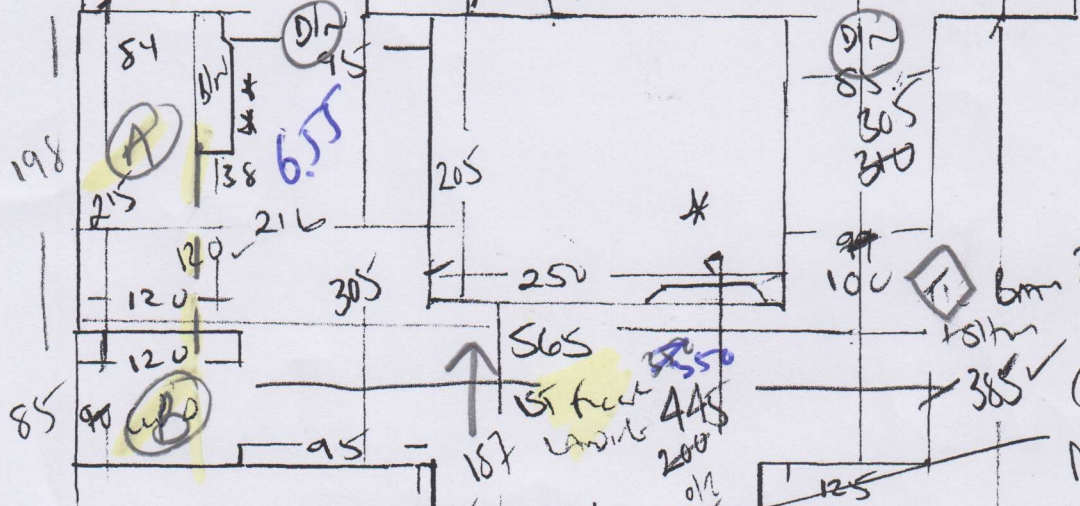

Address:

Tel:

Sheet: of:

NEAL KANON

- KAN-623

545 x 500

500 x 500

+ FIT
BOTTOM
RUNNER

(75cm runner)

free
way?
close cover
1/4 landing

P30205
FRUCHTEN
16 CAMPION KAD
SWISS brand

COLIN ADVISED
BUILDERS ON SITE!
TO REMOVE SLOTIA!

SCOTIA
x 2 TUBE
REMOVED

80cm to
Curve
FORM
RUNNER WITH 1/2

116
↑
WASTE
TO
97x512
1st floor
RUNNER

30mm
TUBS
CHECK
MEASURE
LANDING
+ REARS!

565
1st floor
LANDING
445
200
195
2.00
195
85
TUB
TUB RACK
WOOD
RACKED

P30205
FRUCHTIGL
16 CAMPION ROAD
SWISS GROUND

- w1 60 x 80
- w2 65 x 105
- w3 90 x 110
- w4 55 x 74
- S1
- 45 x 74
- w5 60 x 74
- w6 62 x 103
- w7 90 x 110
- w8 55 x 74
- 17
- 45 x 74
- BLN 45 x 100
- *

WOOD FLOORS
NO SLITS
ALL 12 X UP AND DOWN DOORS NEED CASING!