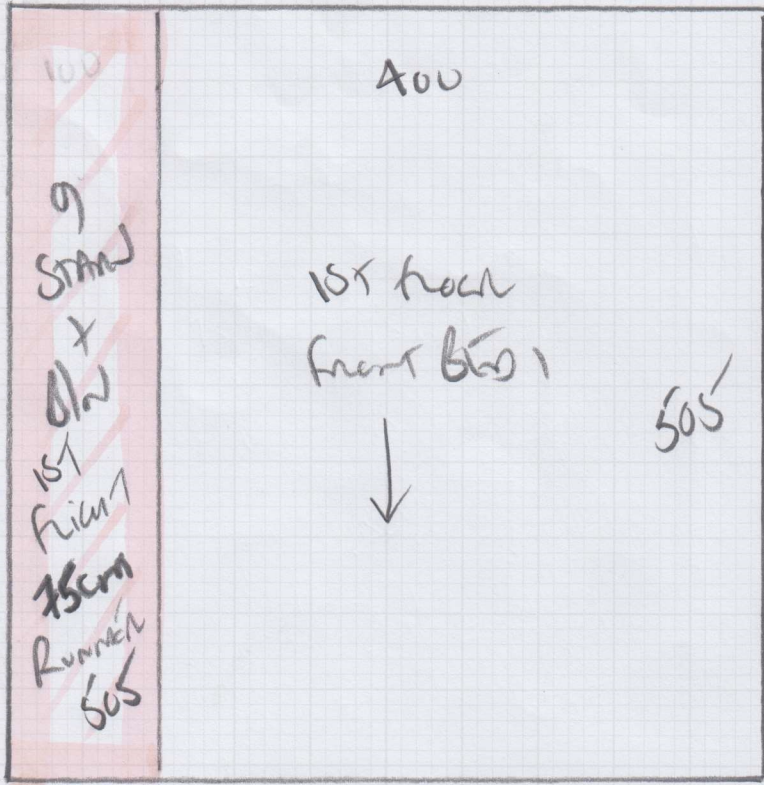

mrcarpets  
DESIGNS FOR FLOORS

Job No: P 30205  
 Name: FRUCTION  
 Address: 16 CAMPION ROAD  
 SWIS GRND

Tel: \_\_\_\_\_  
 Sheet: \_\_\_\_\_ of: \_\_\_\_\_

NEPAL -  
 KATHMAN 623 OR  
 JAMPUR 923

- 525 PLAN 1 410 x 500
- PLAN 2 525 x 500
- PLAN 3 500 x 500
- PLAN 4 505 x 500
- PLAN 5 590 x 500

2530 x 500

12650m<sup>2</sup>

500

250

500

Job No: P30205  
 Name: FRUITER  
 Address: 16 CAMDEN ROAD SWIS BRN  
 Tel: \_\_\_\_\_  
 Sheet: \_\_\_\_\_ of: \_\_\_\_\_

505

NEPAL  
 DESIGN + COLOR  
 TO CONFIRM