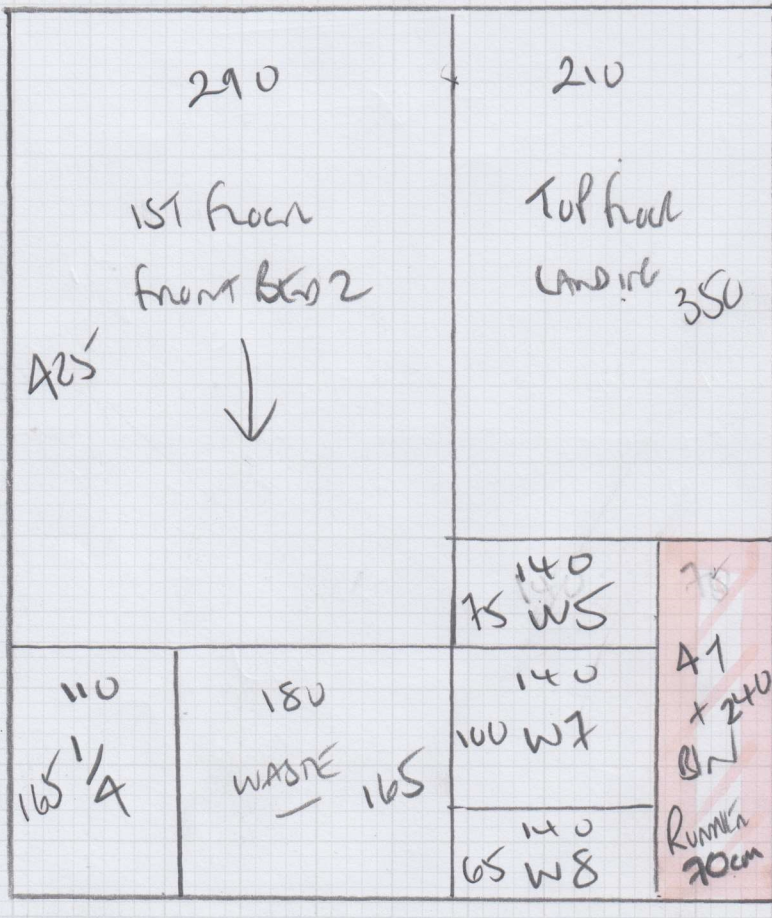

mrcarpets  
DESIGNS FOR FLOORS

Job No: P 30205  
 Name: FRUCTION  
 Address: 16 CAMPION ROAD  
 SWIS GRND

Tel: \_\_\_\_\_  
 Sheet: \_\_\_\_\_ of: \_\_\_\_\_

NEPAL -  
 KATHMAN 623 OR  
 JAMPUR 923

- 525 PLAN 1 410 x 500
- PLAN 2 525 x 500
- PLAN 3 500 x 500
- PLAN 4 505 x 500
- PLAN 5 590 x 500

2530 x 500

12650m<sup>2</sup>

500

250

500

Job No: P30205  
 Name: FRUITER  
 Address: 16 CAMDEN ROAD SWIS BRN  
 Tel: \_\_\_\_\_  
 Sheet: \_\_\_\_\_ of: \_\_\_\_\_

505

NEPAL  
 DESIGN + COLOR  
 TO CONFIRM