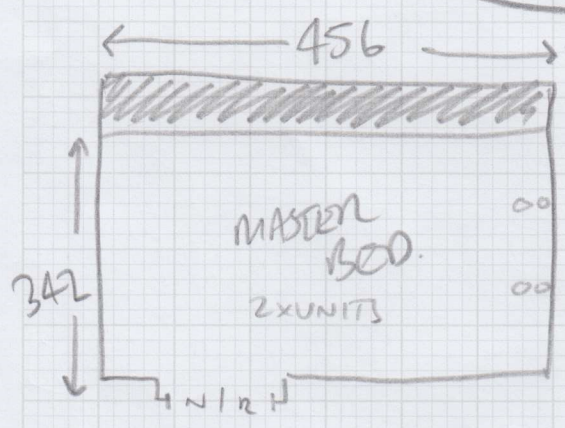

3 cuts issued

Job No: P 30270
 Name: GARNER
 Address: WED
 Tel: 2/3/2022
 Sheet: 1 of 1

470
x
400 ✓

450
x
400 (TIGM) ✓

410
x
400 ✓

EVERY ROOM

EXIST THRESHOLD + GRIPPERS
 NEW FORM U/CAY
 RADIATORS SITTING ON CAT
 IN EVERY ROOM
 ADVISED CUST WE EITHER CUT AROUND OR SHE GETS THEM DISCONNECTED + REMOVED

- ✓ U/DISPOSAL
- ✓ EXT D/BAR,
- ✓ HURRY EXT SIDE