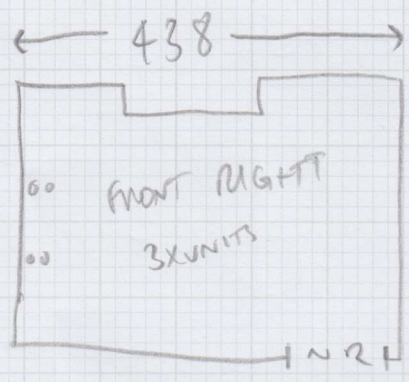

3 cuts issued

Job No: P 30270
 Name: GARNER
 Address: WED
 Tel: 2/3/2022
 Sheet: 1 of 1

470
x
400 ✓

450
x
400 (TIGM) ✓

410
x
400 ✓

EVERY ROOM

EXIST THRESHOLD + GRIPPERS
 NEW FORM U/CAY
 RADIATORS SITTING ON CAT
 IN EVERY ROOM
 ADVISED CUST WE EITHER CUT AROUND OR SHE GETS THEM DISCONNECTED + REMOVED

- ✓ U/DISPOSAL
- ✓ EXT D/BAR,
- ✓ HURRY EXT SIDE