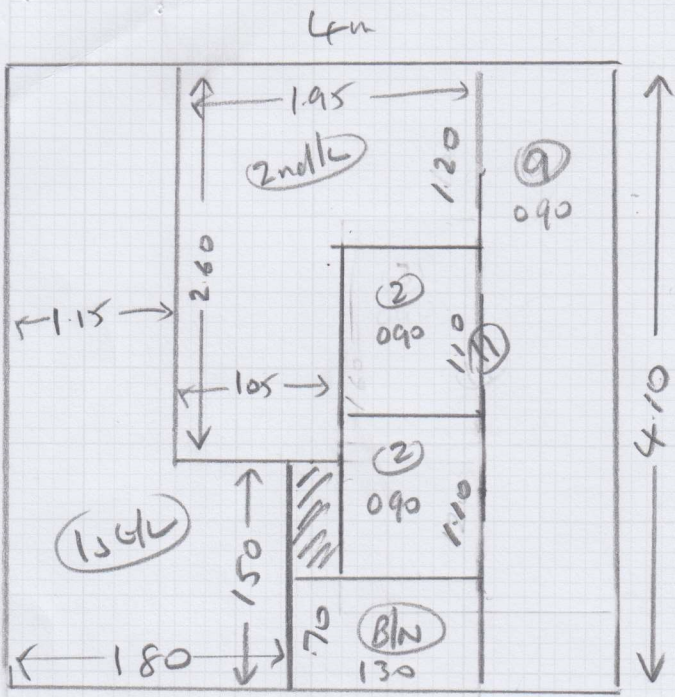

3.05 x 3.30

wood

uplift + dispax

existing sledge

" and dr

Furniture to move

(1 of 2)

P30292

Job No. Mrs C. Youngman
 Name: 22 Gladwyn Road
 Address: Putney
 SW15 1JY

Tel: _____
 Sheet: _____ of: _____

4.10 x 4m
 COLORADO - COL 2205

Layout

(2) 0.44 x 0.79

exist and dim

(1) 0.45 x 0.79

Blk 0.48 x 1.05