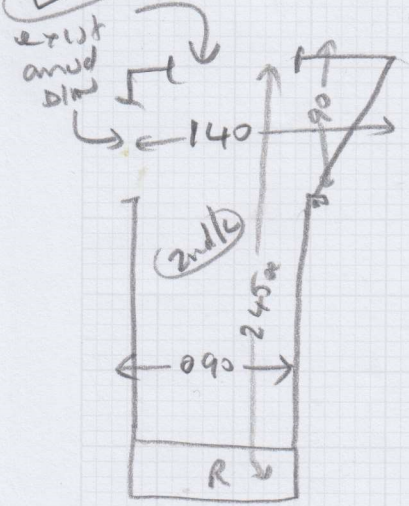

3.05 x 3.30

wood

uplift + dispax

existing sledge

" and dr

Furniture to move

(1 of 2)

P30292

Job No. Mrs C. Youngman
 Name: 22 Gladwyn Road
 Address: Putney
 SW15 1JY

Tel: _____
 Sheet: _____ of: _____

4.10 x 4m
 COLORADO - COL 2205

Layout

(2) 0.44 x 0.79

exist and dim

(1) 0.45 x 0.79

Blk 0.48 x 1.05