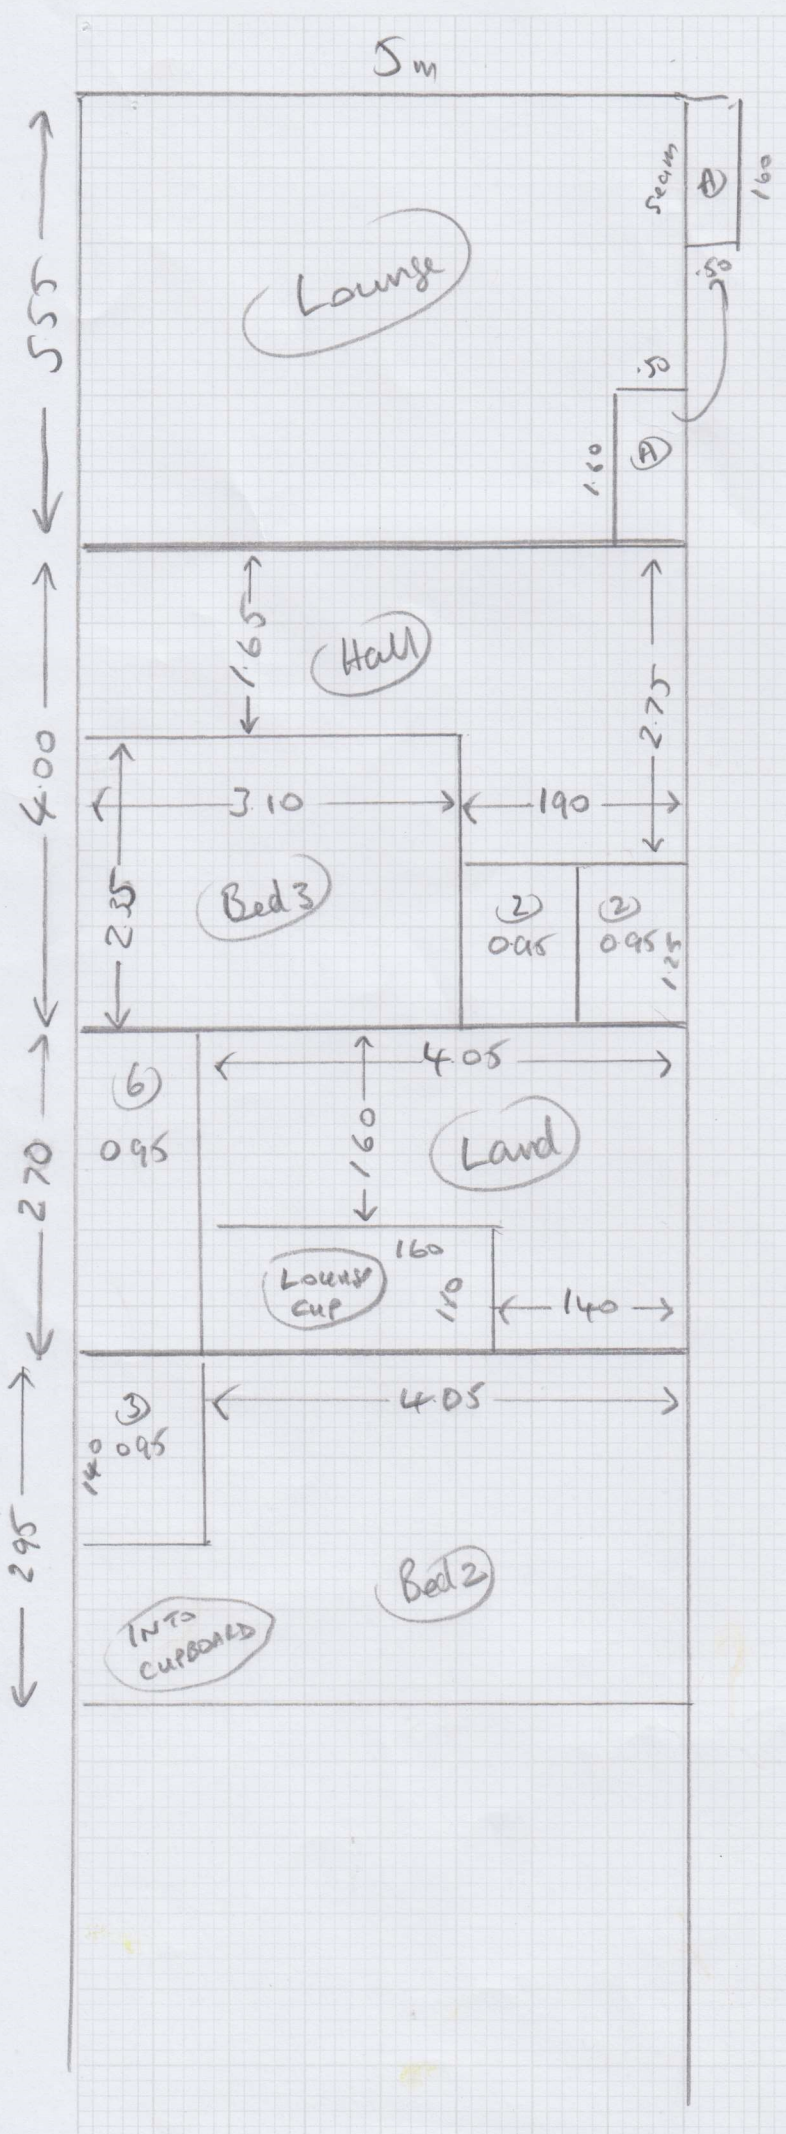

P 30303

Killochan + Co
 Name: 33 Southfields Court
 Address: Albert Drive
 Augustus Road
 Tel: Southfields
 Sheet: SW19 6ND

York 1/02 228

- Main Bed 4.05 x 5m
- cl room 5.55 x 5m
- cl room 4.00 x 5m
- cl room 2.70 x 5m
- cl room 2.95 x 5m

~~1022~~

P30303

Killochan + Co.

2-OF-2

Layout

wood uls (pu) ulay ext slr

wood uls ulay only (Kills) with 201st

13

exist 044 x 086

wood uls ulay only ext slr

dr Albert Drive
Keys @ Sheen

slur uls ulay only ext slr no mtr

slur uls ulay only ext slr

2012