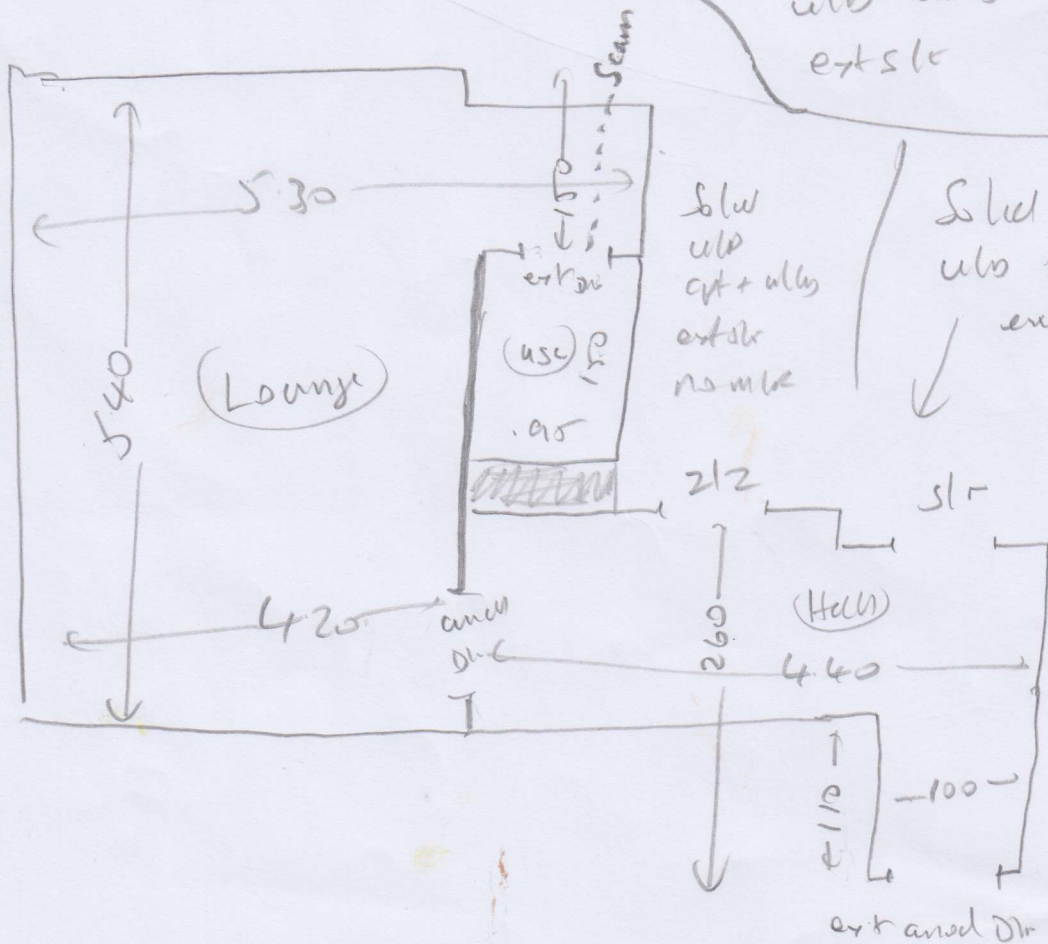

P 30303

Killochan + Co
 Name: 33 Southfields Court
 Address: Albert Drive
 Augustus Road
 Tel: Southfields
 Sheet: SW19 6ND

York 1/02 228

- Main Bed 4.05 x 5m
- cl room 5.55 x 5m
- cl room 4.00 x 5m
- cl room 2.70 x 5m
- cl room 2.95 x 5m

~~1022~~

P30303

Killochan + Co.

2-OF-2

Layout

wood uls (pu) ulay ext slr

wood uls ulay only (Kills) with 201st

13

exist 044 x 086

wood uls ulay only ext slr

dr Albert Drive
Keys @ Sheen

slur uls ulay only ext slr no mtr

slur uls ulay only ext slr

2012