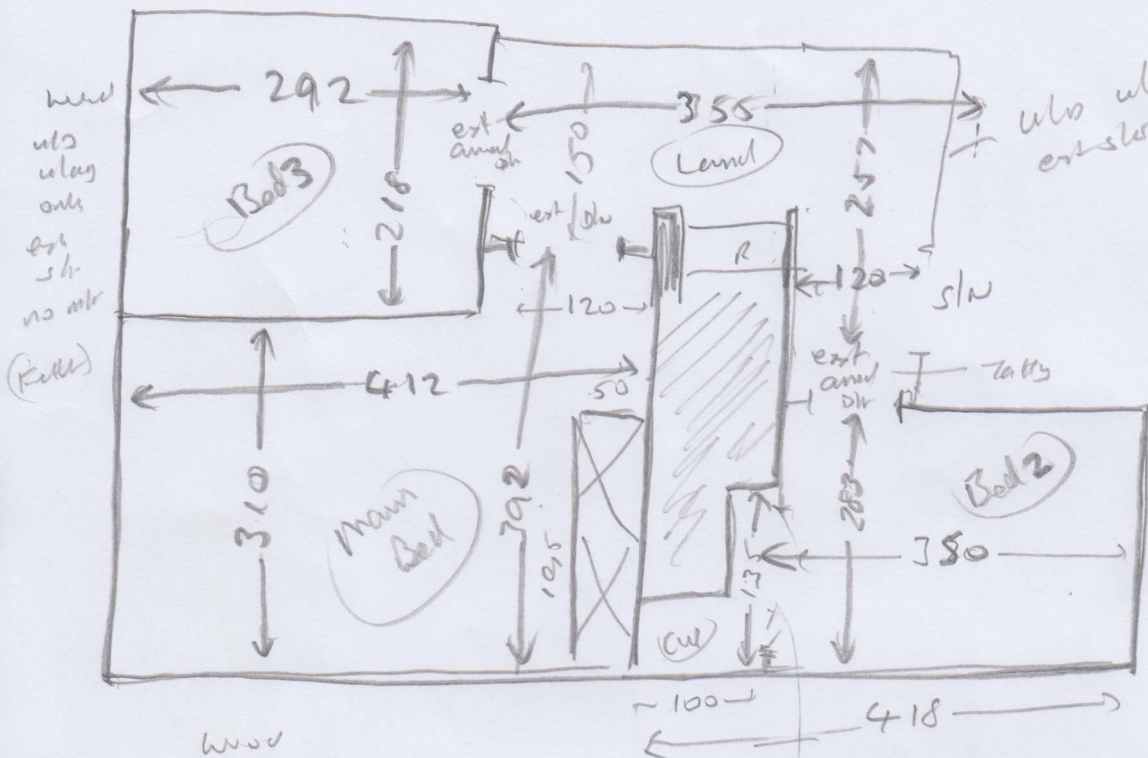

P 30303

Killochan + Co
 Name: 33 Southfields Court
 Address: Albert Drive
 Augustus Road
 Tel: Southfields
 Sheet: SW19 6ND

York 1/02 228

- Main Bed 4.05 x 5m
- cl room 5.55 x 5m
- cl room 4.00 x 5m
- cl room 2.70 x 5m
- cl room 2.95 x 5m

~~1022~~

P30303

Killochan + Co.

2-OF-2

Layout

wood uls (pu) ulay ext slr

wood uls ulay only (Kills) with 201st

13

exist 044 x 086

wood uls ulay only ext slr

dr Albert Drive
Keys @ Sheen

slur uls ulay only ext slr no mtr

slur uls ulay only ext slr

2012