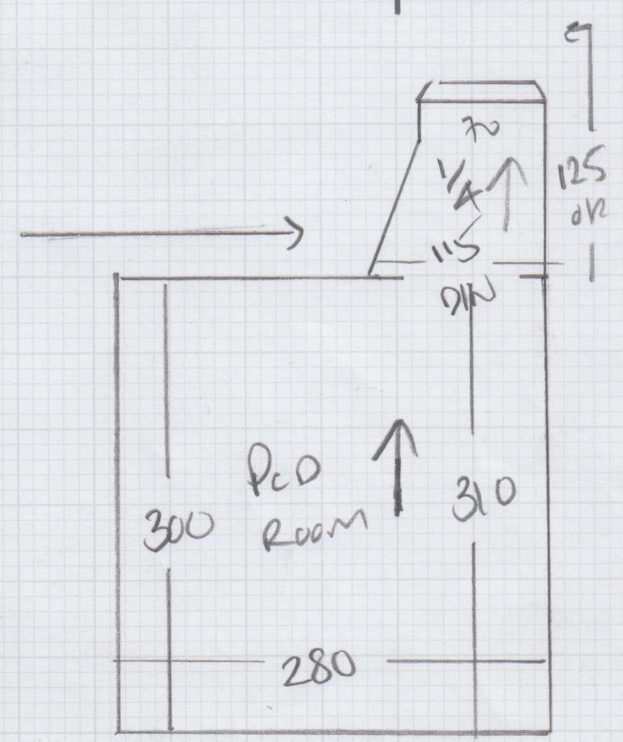

Job No: P30326  
 Name: FENWICK  
 Address: 32 GUNDANVANSI SWISS IS  
 Tel:  
 Sheet: 2 of 2

\*  
 W4 80 x 100  
 W3 65 x 85  
 ↑ 87  
 46 x 75

21  
 47 x 75  
 W1 66 x 86  
 W2 75 x 100

CAN MAX TO WOOD FLOOR IN NET  
 140 x 1M (ACM NET)  
 WOOD FLOOR NET DOWN IN HALL  
 YET!

Job No: P30326  
 Name: FENWICK  
 Address: 32 GRENDAVEN ST  
 SWISSISS  
 Tel:  
 Sheet: 1 of 2

550

425

Run 1 550 x 400  
 Run 2 425 x 400  
 Run 3 370 x 400  
1345 x 400

538m<sup>2</sup>

370