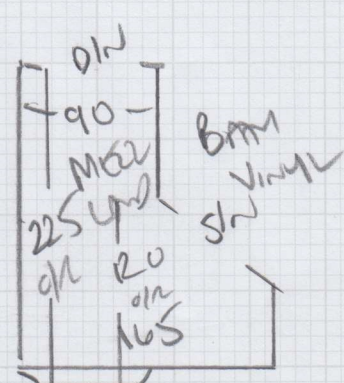

Job No: P30326  
 Name: FENWICK  
 Address: 32 GUNDANVANSI SWISS IS  
 Tel:  
 Sheet: 2 of 2

\*  
 W4 80 x 100  
 W3 65 x 85  
 ↑ 87  
 46 x 75

21  
 47 x 75  
 W1 66 x 86  
 W2 75 x 100

CAN MAX TO WOOD FLOOR IN NET  
 140 x 1M (ACM NET)  
 WOOD FLOOR NET DOWN IN HALL  
 YET!

Job No: P30326  
 Name: FENWICK  
 Address: 32 GRENDAVEN ST  
 SWISSISS  
 Tel:  
 Sheet: 1 of 2

550

425

Run 1 550 x 400  
 Run 2 425 x 400  
 Run 3 370 x 400  
1345 x 400

538m<sup>2</sup>

370