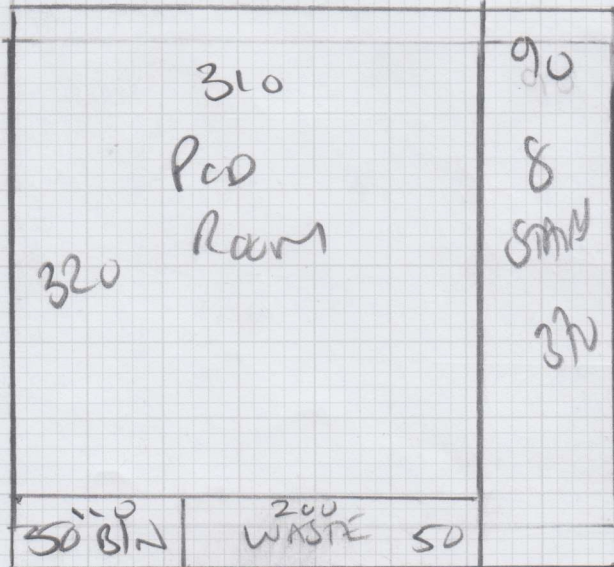

Job No: P30326  
 Name: FENWICK  
 Address: 32 GUNDANVANSI SWISS IS  
 Tel:  
 Sheet: 2 of 2

\*  
 W4 80 x 100  
 W3 65 x 85  
 ↑ 87  
 46 x 75

21  
 47 x 75  
 W1 66 x 86  
 W2 75 x 100

CAN MAX TO WOOD FLOOR IN NET  
 140 x 1M (ACM NET)  
 WOOD FLOOR NET DOWN IN HALL  
 YET!

Job No: P30326  
 Name: FENWICK  
 Address: 32 GRENDAVEN ST  
 SWISSISS  
 Tel:  
 Sheet: 1 of 2

550

425

Run 1 550 x 400  
 Run 2 425 x 400  
 Run 3 370 x 400  
1345 x 400

538m<sup>2</sup>

370