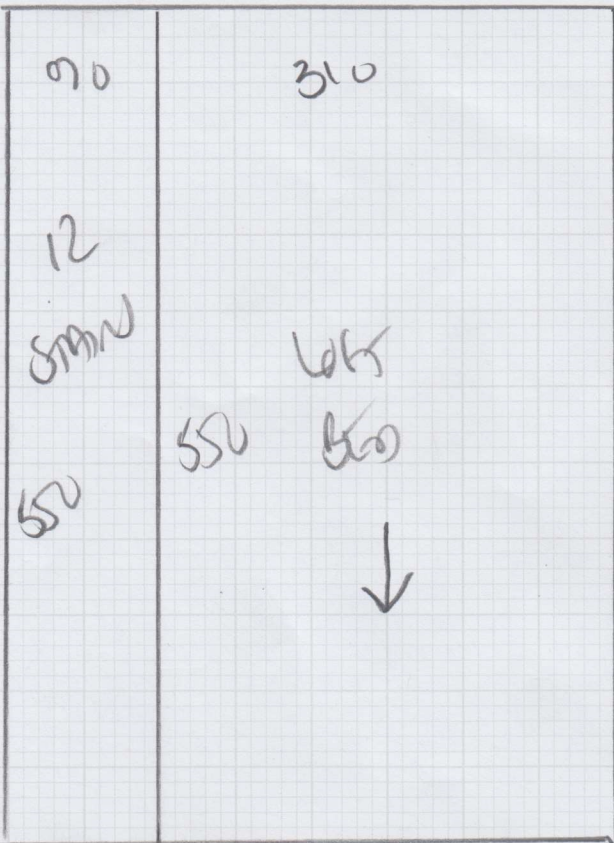

Job No: P30326  
 Name: FENWICK  
 Address: 32 GUNDANVANSI SWISS IS  
 Tel:  
 Sheet: 2 of 2

\*  
 W4 80 x 100  
 W3 65 x 85  
 ↑ 87  
 46 x 75

21  
 47 x 75  
 W1 66 x 86  
 W2 75 x 100

CAN MAX TO WOOD FLOOR IN NET  
 140 x 1M (ACM NET)  
 WOOD FLOOR NET DOWN IN HALL  
 YET!

Job No: P30326  
 Name: FENWICK  
 Address: 32 GRENDAVEN ST  
 SWISSISS  
 Tel:  
 Sheet: 1 of 2

550

425

Run 1 550 x 400  
 Run 2 425 x 400  
 Run 3 370 x 400  
1345 x 400

538m<sup>2</sup>

370