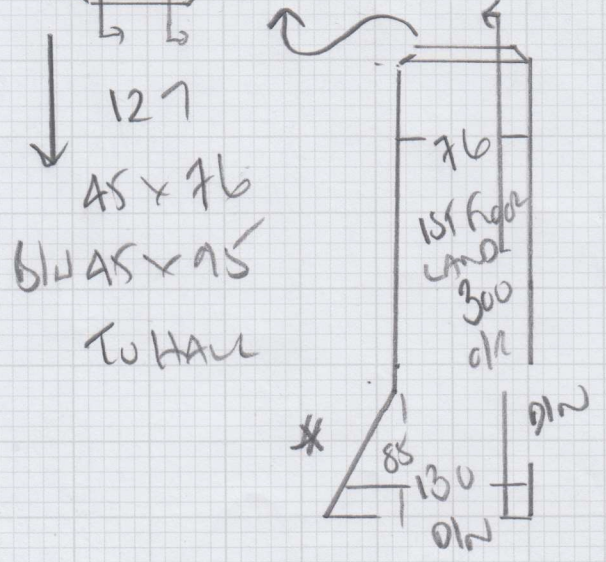

Job No: P30326  
 Name: FENWICK  
 Address: 32 GUNDANVANSI SWISS IS  
 Tel:  
 Sheet: 2 of 2

\*  
 W4 80 x 100  
 W3 65 x 85  
 ↑ 87  
 46 x 75

21  
 47 x 75  
 W1 66 x 86  
 W2 75 x 100

CAN MAX TO WOOD FLOOR IN NET  
 140 x 1M (ACM NET)  
 WOOD FLOOR NET DOWN IN HALL  
 YET!

Job No: P30326  
 Name: FENWICK  
 Address: 32 GRENDAVEN ST  
 SWISSISS  
 Tel:  
 Sheet: 1 of 2

550

425

Run 1 550 x 400  
 Run 2 425 x 400  
 Run 3 370 x 400  
1345 x 400

538m<sup>2</sup>

370