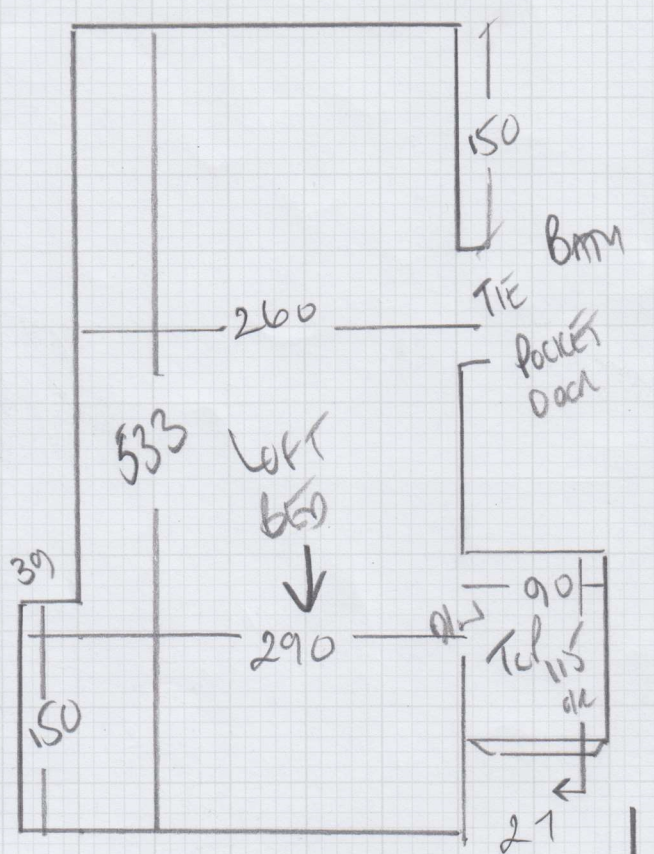

Job No: P30326  
 Name: FENWICK  
 Address: 32 GUNDANVANSI SWISS IS  
 Tel:  
 Sheet: 2 of 2

\*  
 W4 80 x 100  
 W3 65 x 85  
 ↑ 87  
 46 x 75

21  
 47 x 75  
 W1 66 x 86  
 W2 75 x 100

CAN MAX TO WOOD FLOOR IN NET  
 140 x 1M (ACM NET)  
 WOOD FLOOR NET DOWN IN HALL  
 YET!

Job No: P30326  
 Name: FENWICK  
 Address: 32 GRENDAVEN ST  
 SWISSISS  
 Tel:  
 Sheet: 1 of 2

550

425

Run 1 550 x 400  
 Run 2 425 x 400  
 Run 3 370 x 400  
1345 x 400

538m<sup>2</sup>

370