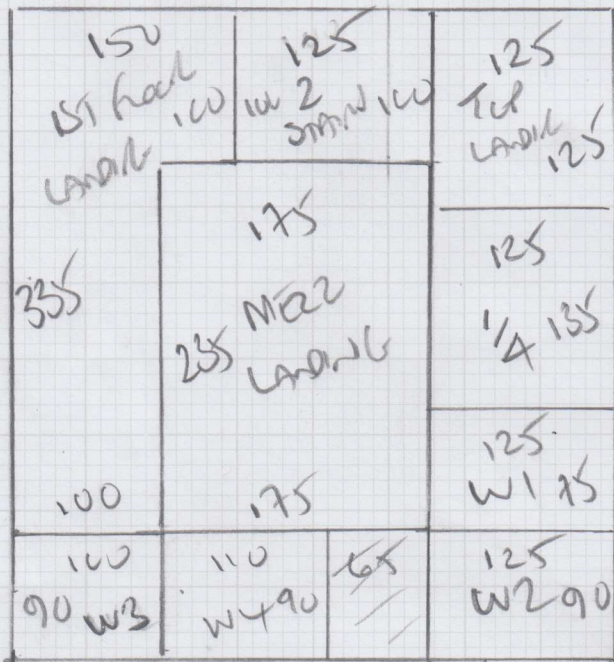

Job No: P30326  
 Name: FENWICK  
 Address: 32 GUNDANVANSI SWISS IS  
 Tel:  
 Sheet: 2 of 2

\*  
 W4 80 x 100  
 W3 65 x 85  
 ↑ 87  
 46 x 75

21  
 47 x 75  
 W1 66 x 86  
 W2 75 x 100

CAN MAX TO WOOD FLOOR IN NET  
 140 x 1M (ACM NET)  
 WOOD FLOOR NET DOWN IN HALL  
 YET!

Job No: P30326  
 Name: FENWICK  
 Address: 32 GRENDAVEN ST  
 SWISSISS  
 Tel:  
 Sheet: 1 of 2

550

425

Run 1 550 x 400  
 Run 2 425 x 400  
 Run 3 370 x 400  
1345 x 400

538m<sup>2</sup>

370