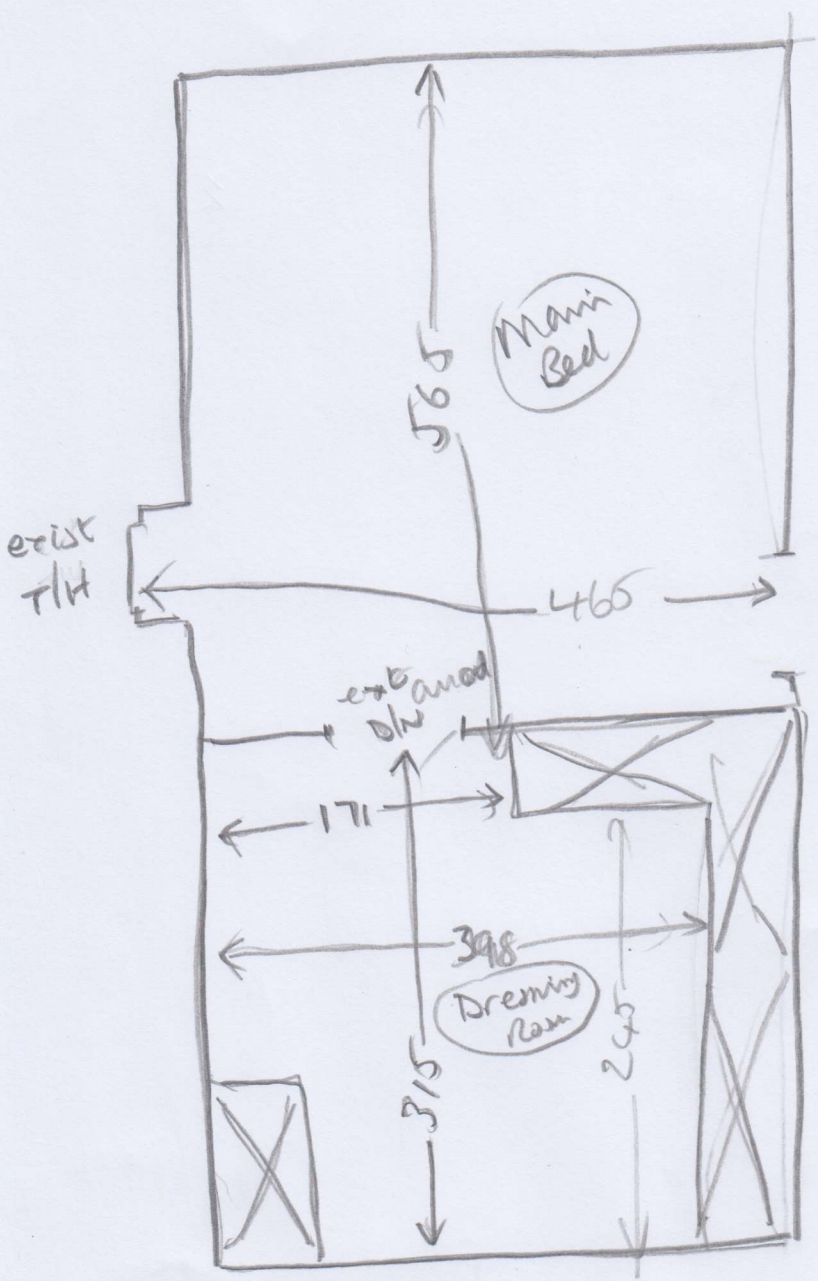

1-05-1

PJ0334
Blunt

Napes
 5.75 x 5m (m/Bed)
 3.25 x 5m (D/Room)

Wood
 ulpisor
 ext 5/6
 m/r x 4 (massive bed)

NAPES
 R07

5.75 x 5.00
 3.25 x 5.00

Wood
 ulpisor
 ext sledge
 m/r (x1)

(1021)