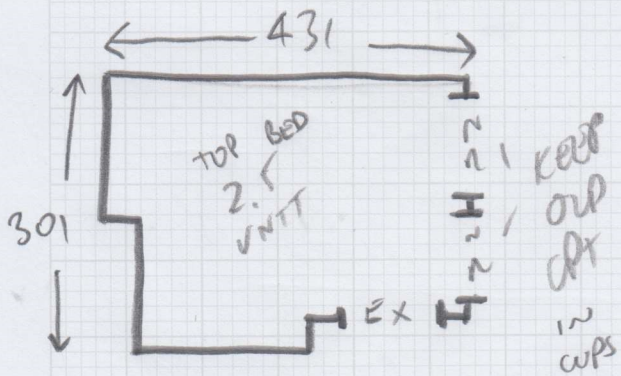

Job No: P3033L
 Name: Gaudine Langridge
 Address: 39 Ashlone Rd.
 Luton LU5 1LS
 Tel:
 Sheet: 1 of 2

EXIST G/NOODS
 NEW U/LAY
 EXIST D/BAND
 DARK GREY COIR

PACK OUT RISER
 TO COVER KITCHEN
 LAMINATE EXPANSION
 GAP.

Job No: P30336
Name: Caroline Langrabe
Address: 39 Ashlone Road
PUTNEY SW15 1B
Tel: .
Sheet: 2 of 2

12.80 x 4m
51.20 m²