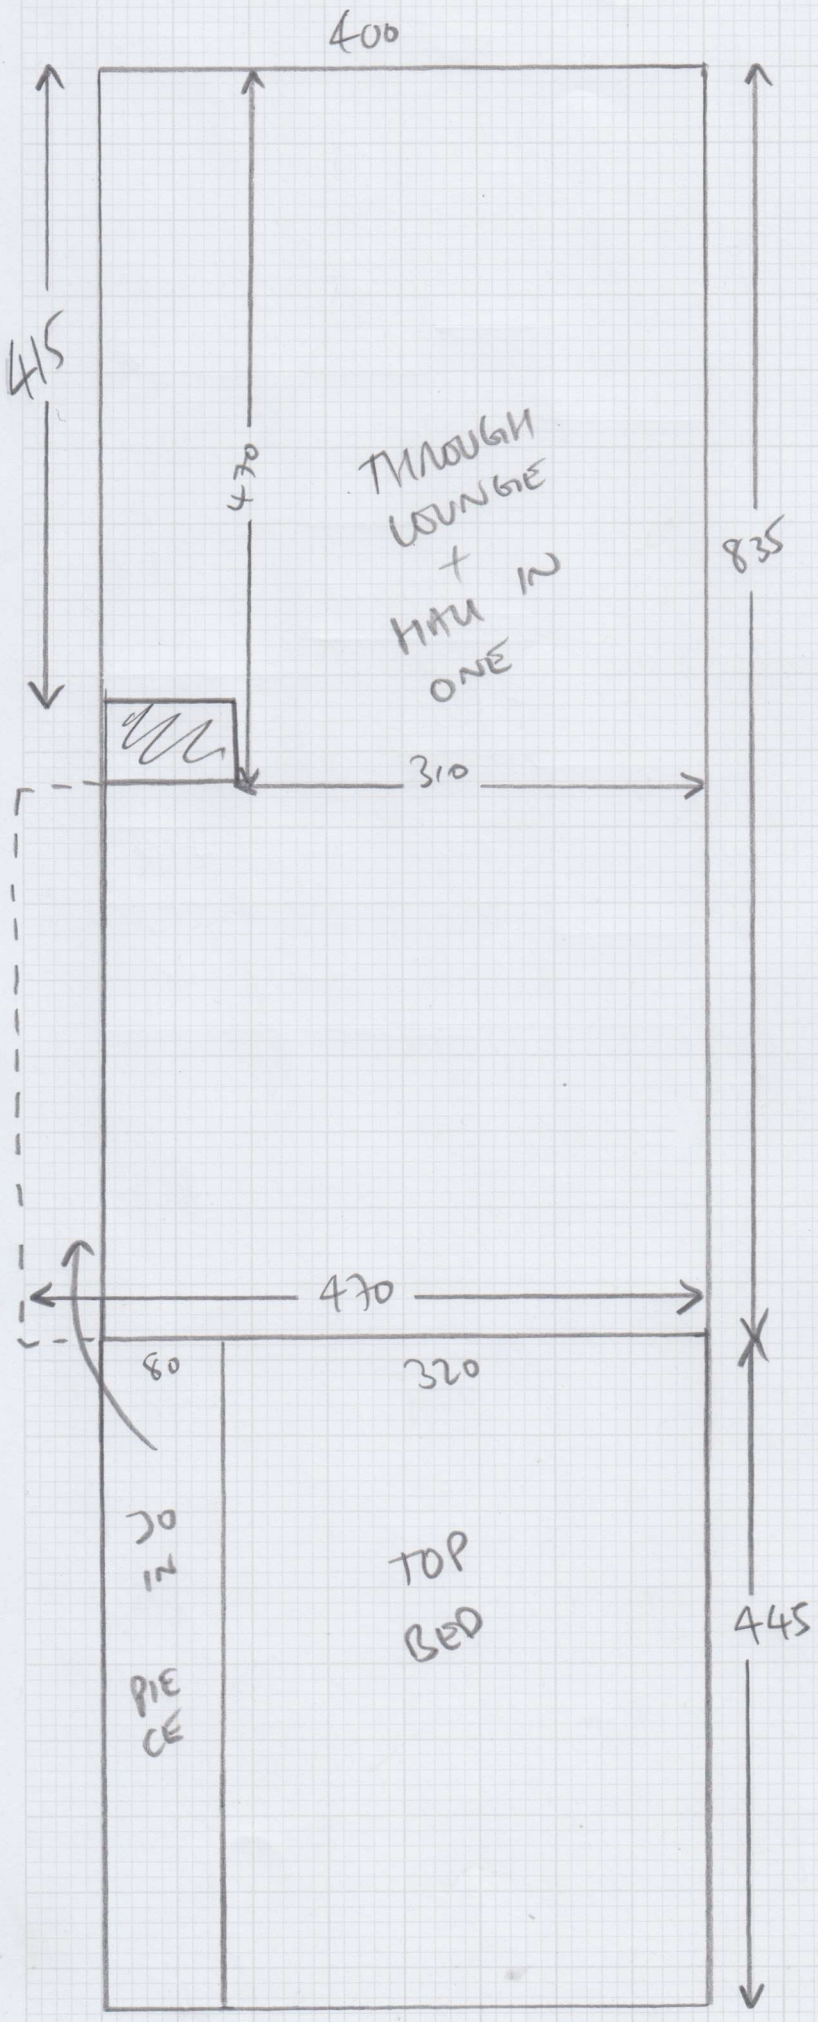

Job No: P3033L
 Name: Gaudine Langridge
 Address: 39 Ashlone Rd.
 Luton LU5 1LS
 Tel:
 Sheet: 1 of 2

EXIST G/NOODS
 NEW U/LAY
 EXIST D/BAND
 DARK GREY COIR

PACK OUT RISER
 TO COVER KITCHEN
 LAMINATE EXPANSION
 GAP.

Job No: P30336
Name: Caroline Langrabe
Address: 39 Ashlone Road
PUTNEY SW15 1B
Tel: .
Sheet: 2 of 2

12.80 x 4m
51.20 m²