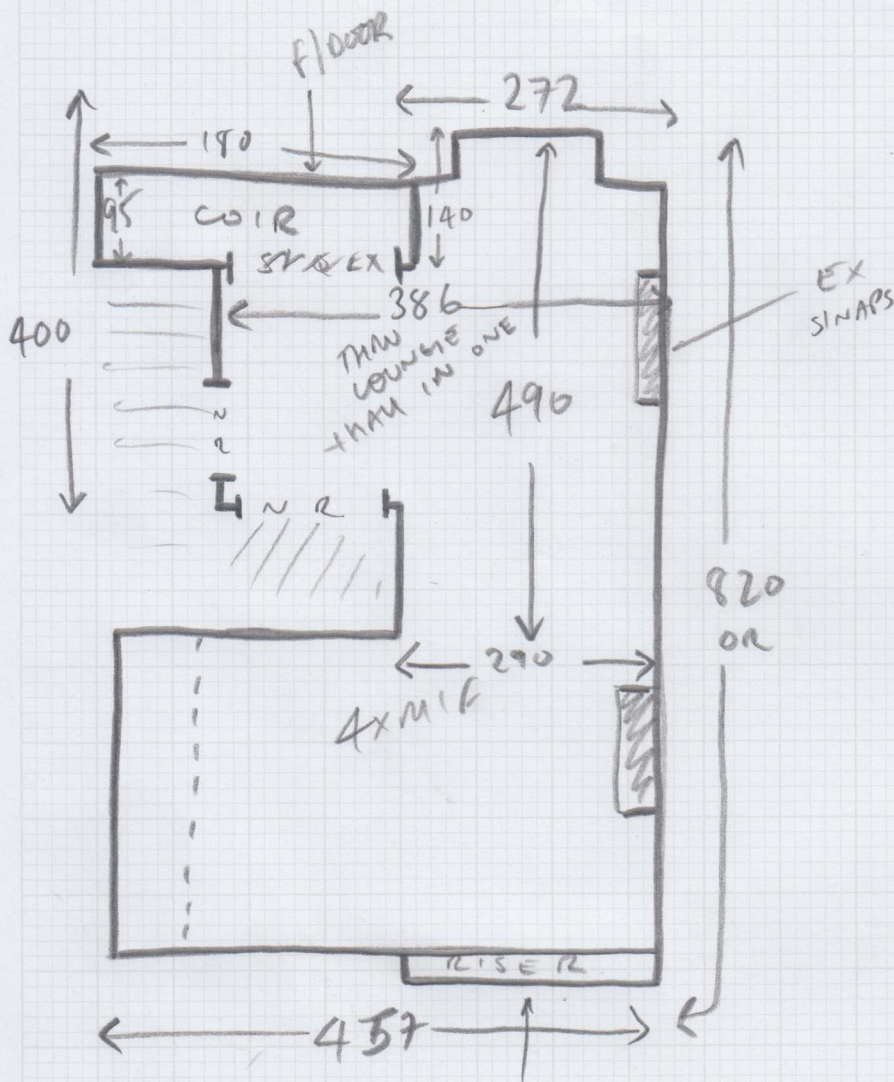

Job No: P3033L
 Name: Gaudine Langridge
 Address: 39 Ashlone Rd.
 Luton LU5 1LS
 Tel:
 Sheet: 1 of 2

EXIST G/NOODS
 NEW U/LAY
 EXIST D/BAND
 DARK GREY COIR

PACK OUT RISER
 TO COVER KITCHEN
 LAMINATE EXPANSION
 GAP.

Job No: P30336
Name: Caroline Langrabe
Address: 39 Ashlone Road
PUTNEY SW15 1B
Tel: .
Sheet: 2 of 2

12.80 x 4m
51.20 m²