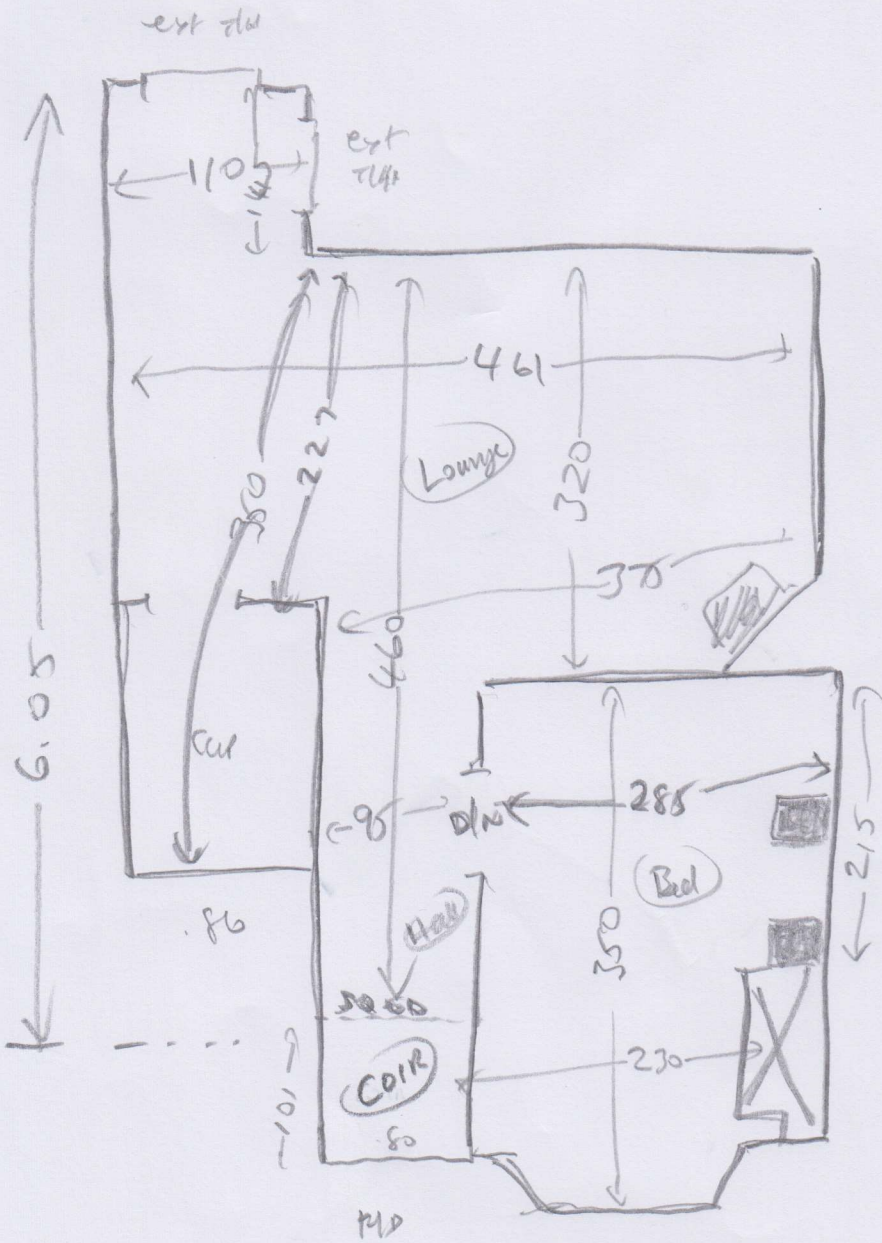

ULS 14

8.40 x 5m

1 or 2

P30364

Winkworth  
24 Rigault Rd  
SW6 4JL

Layout

wood  
ulb  
ext 1/6  
mlr (x2)

wood  
ulb  
ext 1/6  
mlr x 2 (large bed)