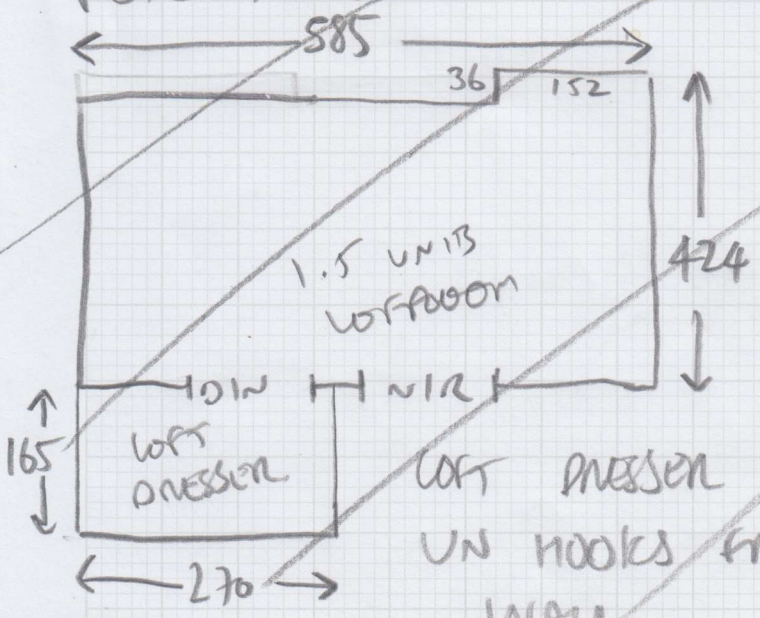

P30365

IKEA  
 WARDROBE  
 IS TOO BIG  
 + WORRY TO  
 MOVE AS IS!  
 - FIT AROUND  
 WSP  
 DECISION

~~4.5 x STDS FROM MILA TO MILB  
 = 40 x 96~~

~~11.5 x STDS FROM MILB TO G/HUBBY  
 = 44 x 85~~

~~ENTRANCE COIL. = 85 x 68~~

POTENTIALS

LOFT STDS  
 5.5 x STDS = 48 x 74  
 NO 1/2 LAND  
 7.5 x STDS = 48 x 74

LOFT DRESSER SHELVING  
 UN HOOKS FROM THE  
 WAY.

Job: P30365

Name: .....

Address: .....

Tel: .....

Sheet: ..... of: .....

	400				
230	105	95	100	100	200
	4.5	4x	4x	4x	
	ST	ST	ST	ST	
	@	@85	@85	@85	
	96				
	mm	~~~~~			

CUTS

PUAN - 430 x 400

BED - 3.60 x 400

COIR - 080 x 100