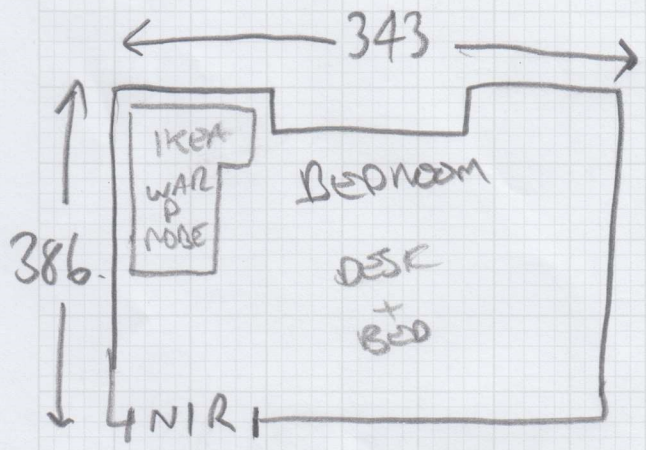

P30365

IKEA  
 WARDROBE  
 IS TOO BIG  
 + WORRY TO  
 MOVE AS IS!  
 - FIT AROUND  
 WSP  
 DECISION

~~4.5 x STDS FROM MILA TO MILB  
 = 40 x 96~~

~~11.5 x STDS FROM MILB TO G/HUBBY  
 = 44 x 85~~

~~ENTRANCE COIL. = 85 x 68~~

POTENTIALS

LOFT STDS  
 5.5 x STDS = 48 x 74  
 NO 1/2 LAND  
 7.5 x STDS = 48 x 74

LOFT DRESSER SHELVING  
 UN HOOKS FROM THE  
 WAY.

Job: P30365

Name: .....

Address: .....

Tel: .....

Sheet: ..... of: .....

	400				
230	105	95	100	100	200
	4.5	4x	4x	4x	
	ST	ST	ST	ST	
	@	@85	@85	@85	
	96				
	mm	~~~~~			

CUTS

PUAN - 430 x 400

BED - 3.60 x 400

COIR - 080 x 100