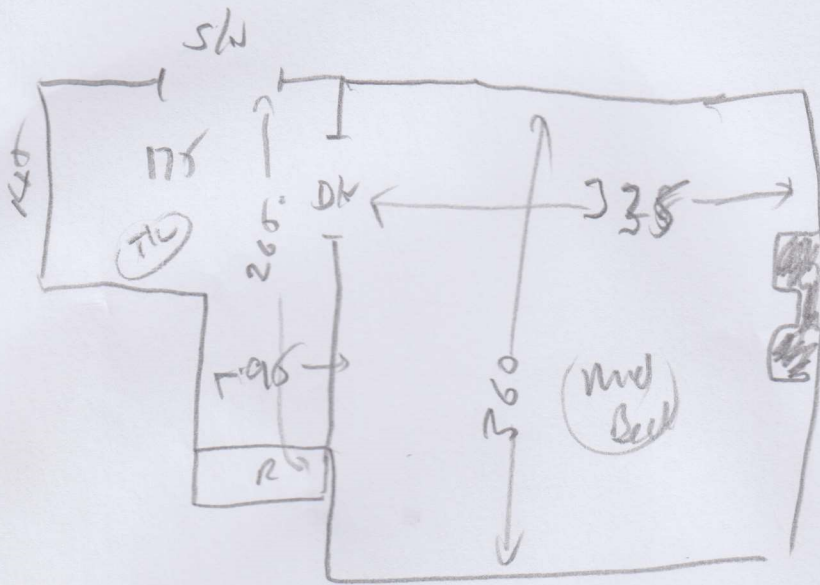

P30388

Mrs V. Marshall
 Name: 50 Cleveland Cdns
 Address: Barnes

Tel: SW13 0AG

Sheet: of 42
 SL04225

← Clplan 450 x 4m

Mid
 Bed

370 x 4m

1022

wood
no wds
needs str
no mlr &

③ 0482078

R/Land 245m x 1.00 ext pd. ah 212

① 0482094

1/2 Land 1110m x 1.88

⑩ 0482078

no
ext
60cm
run

wood
no wds
needs str
"str"

ext
pd.
ah
212

Red - separately