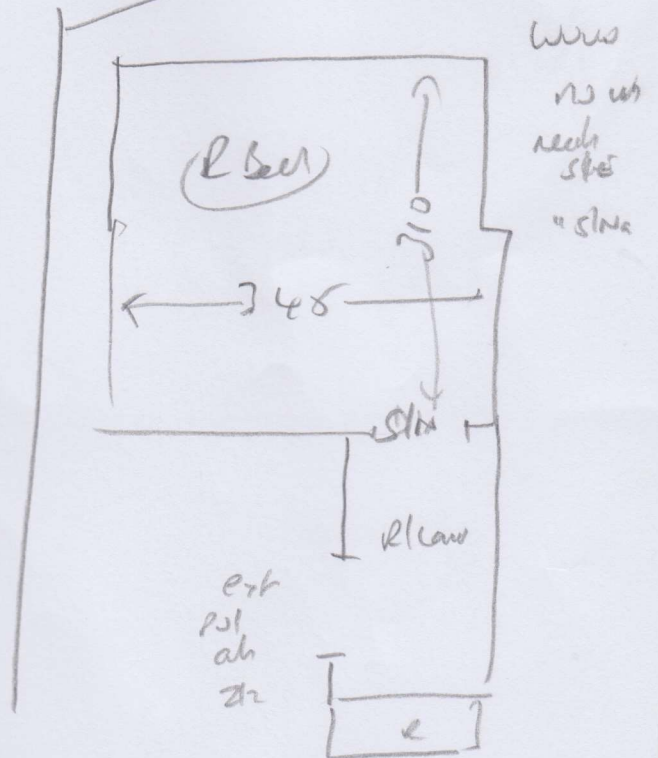

P30388

Mrs V. Marshall
 Name: 50 Cleveland Cdns
 Address: Barnes

Tel: SW13 0AG

Sheet: of 42
 SL04225

← Clplan 450 x 4m

Mid
 Bed

370 x 4m

1022

wood
no wds
needs str
no mlr &

③ 0482078

R/Land 245m x 1.00 ext pd. ah 212

① 0482094

1/2 Land 1110m x 1.88

⑩ 0482078

no
ext
60cm
run

wood
no wds
needs str
"str"

ext
pd.
ah
212

Red - separately