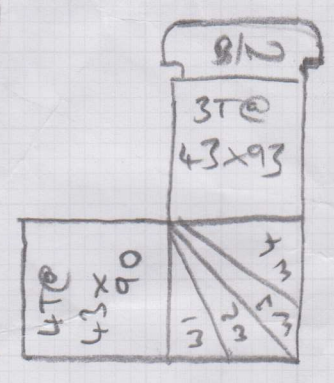

* THERE IS 2 RECES THIS SIZE
 PLEASE CUT DOWN BOTH PLANS
 JACK TO BRING SECOND SET AT HOME

500

mrcarpet
 Job No: P30394
 Name: BARTON
 Address:
 Tel:
 Sheet: of:

1 OF 2

OHIO COND

- 1627/33

420 x 500

SUPPLIER SENT
 IN 5M INSTEAD
 OF 4M!

SOPHISTICAT

- COTTON

MATTEN 410 x 400

REAR BED 310 x 400

FRONT BED 300 x 400

DRESS. 215 x 250

Rooms : 37.29 Nett - 40 Gross
 LANDING = 5.52 Nett } 13 Gross
 STAIRS = 6.68 Nett }
 P30394
 BANTON

Job No: 537466
 Address: BANTON
 Tel: (2072)
 Sheet:

FIT - 4/4 ?

* STAIRS ARE A BIT SHIT + MOST SKIRTINGS *
 ARE JUST GUESS ON!

LATER!
 DATE!

- W1 = 66x100
- W2 = 65x130
- W3 = 97x130
- W4 = 66x93
- B/N = 43x130
- (C = 28x10)
- (B = 18x120)