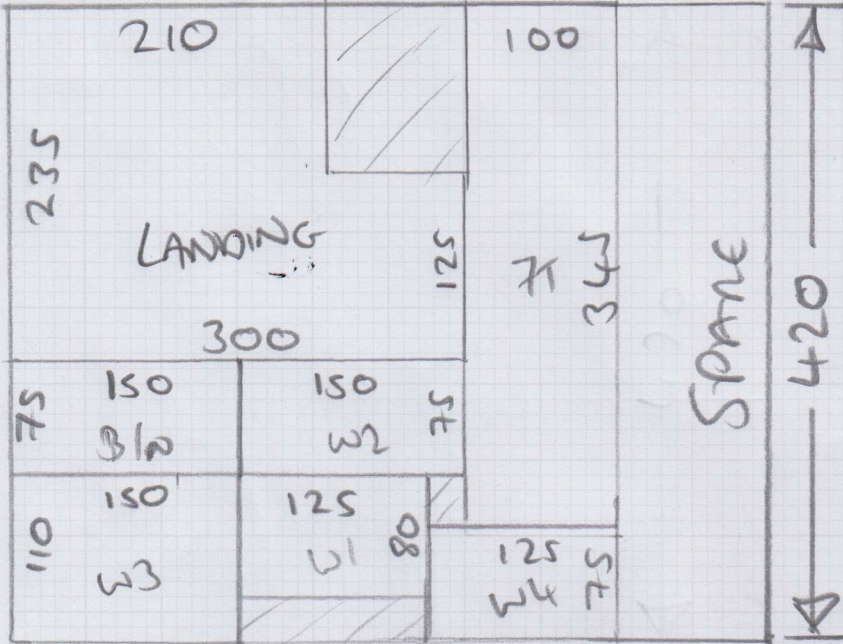

* THERE IS 2 RECES THIS SIZE
 PLEASE CUT DOWN BOTH PLANS
 JACK TO BRING SECOND SET AT HOME

500

mrcarpet
 Job No: P30394
 Name: BARTON
 Address:
 Tel:
 Sheet: of:

1 OF 2

OHIO COND

- 1627/33

420 x 500

SUPPLIER SENT
 IN 5M INSTEAD
 OF 4M!

SOPHISTICAT

- COTTON

MATTEN 410 x 400

REAR BED 310 x 400

FRONT BED 300 x 400

DRESS. 215 x 250

Rooms : 37.29 Nett - 40 Gross
 LANDING = 5.52 Nett } 13 Gross
 STAIRS = 6.68 Nett }
 P30394
 BANTON

Job No: 537466
 Address: BANTON
 Tel: (2072)
 Sheet:

FIT - 4/4 ?

* STAIRS ARE A BIT SHIT + MOST SKIRTINGS *
 ARE JUST GUESS ON!

LATER!
 DATE!

- W1 = 66x100
- W2 = 65x130
- W3 = 97x130
- W4 = 66x93
- B/N = 43x130
- (C = 28x10)
- (B = 18x120)