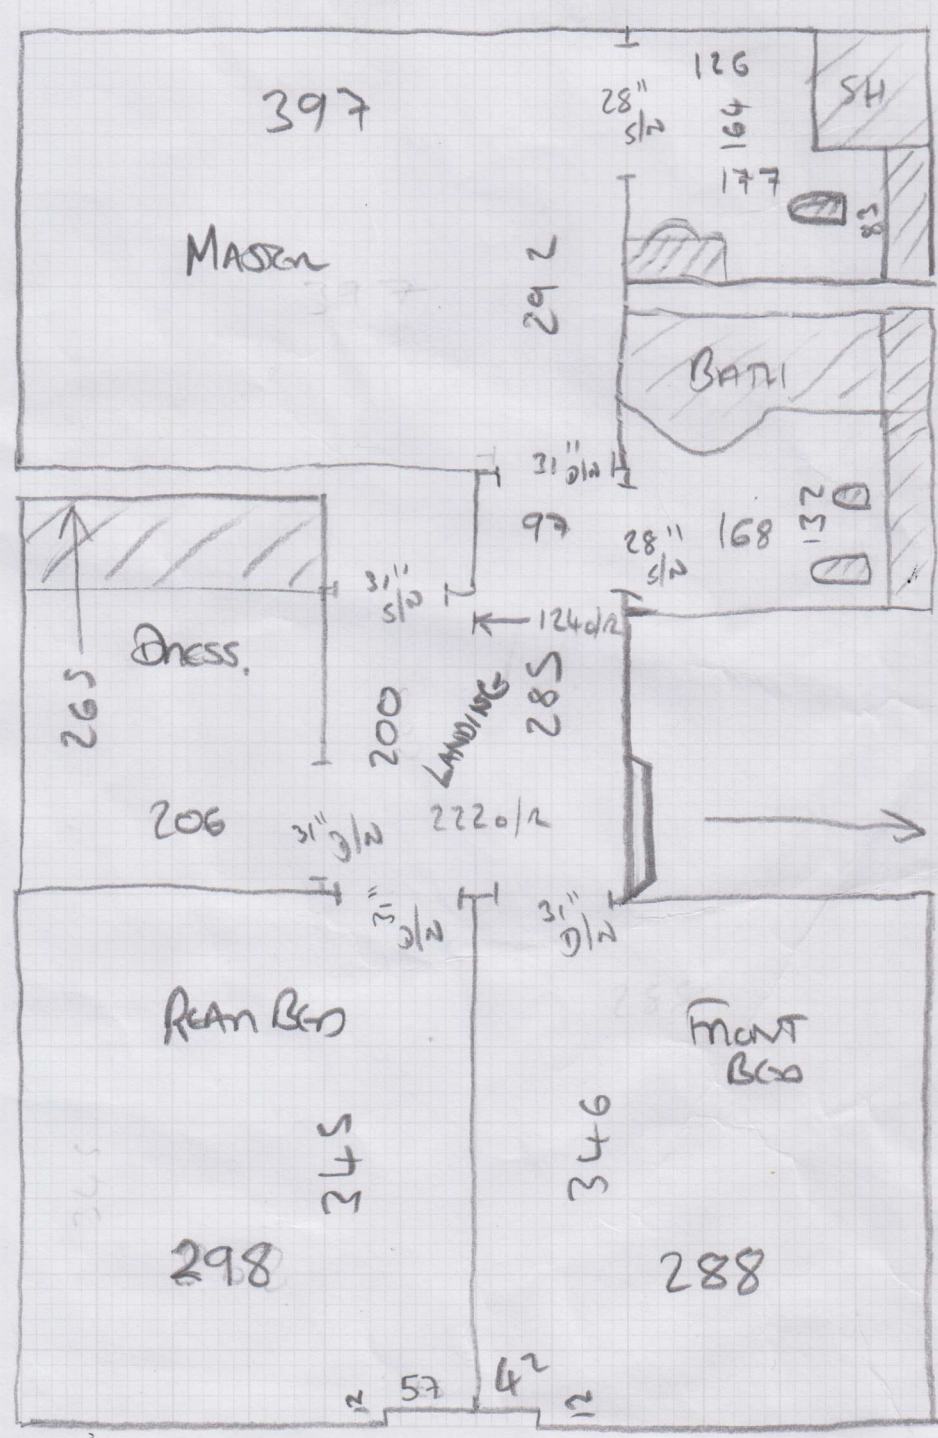

* THERE IS 2 RECES THIS SIZE
 PLEASE CUT DOWN BOTH PLANS
 JACK TO BRING SECOND SET AT HOME

500

mrcarpet
 Job No: P30394
 Name: BARTON
 Address:
 Tel:
 Sheet: of:

1 OF 2

OHIO COND

- 1627/33

420 x 500

SUPPLIER SENT
 IN 5M INSTEAD
 OF 4M!

SOPHISTICAT

- COTTON

MATTEN 410 x 400

REAR BED 310 x 400

FRONT BED 300 x 400

DRESS. 215 x 250

Rooms : 37.29 Nett - 40 Gross
 LANDING = 5.52 Nett } 13 Gross
 STAIRS = 6.68 Nett }
 P30394
 BANTON

Job No: 537466
 Address: BANTON
 Tel: (2072)
 Sheet:

FIT - 4/4 ?

* STAIRS ARE A BIT SHIT + MOST SKIRTINGS *
 ARE JUST GUESS ON!

LATER!
 DATE!

- W1 = 66x100
- W2 = 65x130
- W3 = 97x130
- W4 = 66x93
- B/N = 43x130
- (C = 28x10)
- (B = 18x120)