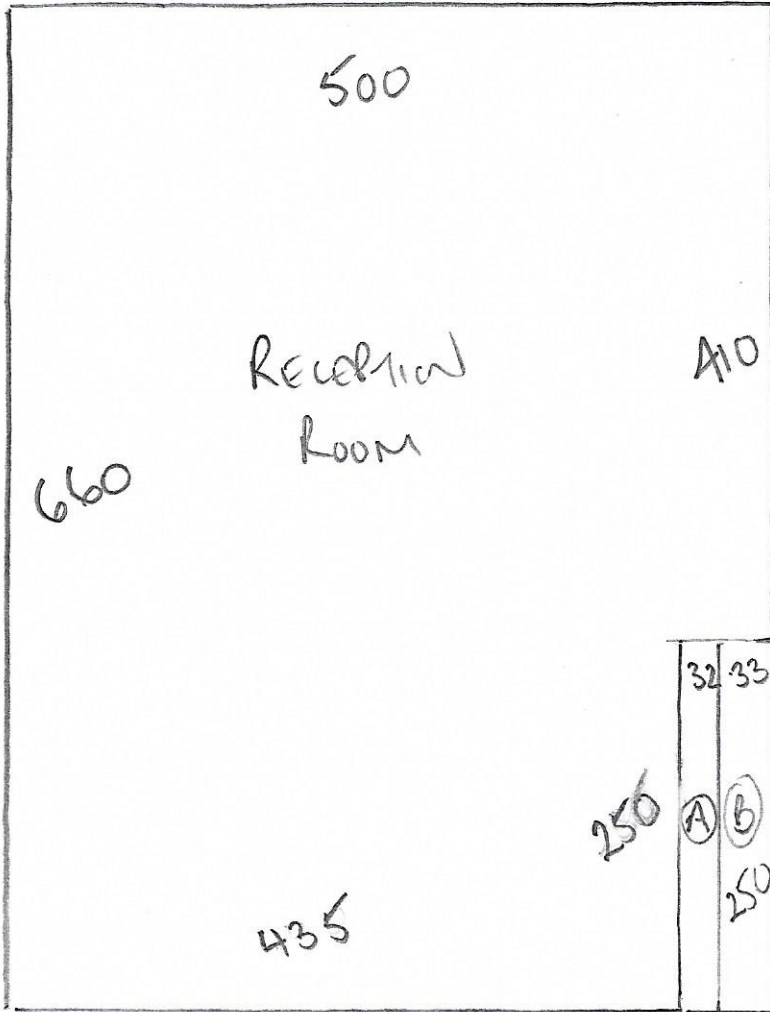

HLR
BASEMENT FLOOR
FLAT 2, 7 ASHURBAN COND
SWF 4DE

Call

Colour

Plan 650 x 500
32.50m²