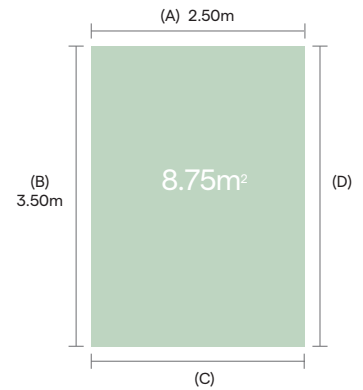

## Calculating the cost of a custom made rug or runner

1. Calculate the total area in square metres (M2) - multiply (A) by (B):  
eg. 2.50 x 3.50 = 8.75 (M2)
2. Multiply the (M2) by the (M2) price for the chosen flooring:  
eg. 8.75 M2 x £29.85 (AFC2101 Seagrass Natural) = £261.19
3. Calculate total perimeter of the rug in linear metres (LM) - (A) + (B) + (C) + (D):  
eg. 2.50 + 3.50 + 2.50 + 3.50 = 12.00 (LM)
4. Multiply the total perimeter by the binding price:  
eg. 12.00 LM x £22.64 for cotton binding = £271.68
5. Add the square metre cost to the binding cost:  
eg. £261.19 + £271.68 = £532.87

**As a rule we always take the longest measurement to be the length unless otherwise advised. All leather borders are cut from the hide. Joins in the borders are to be expected.**

**Additional charges for custom made rugs: Rugs and runners less than 2 metres in width are subject to a surcharge of 25%. For enquiries on rugs and runners over 7 metres in length, over 25 square metres or unusual shapes, eg. 'L' shapes please contact Alternative HQ.**

Double narrow border: Total width 70mm. Double wide border: Total width 100mm. \*Double Bound: Subject to product limitations. The inside border must be a Cotton (not Cotton Herringbone) or Piping. For queries please contact Alternative HQ on 01264 335111.