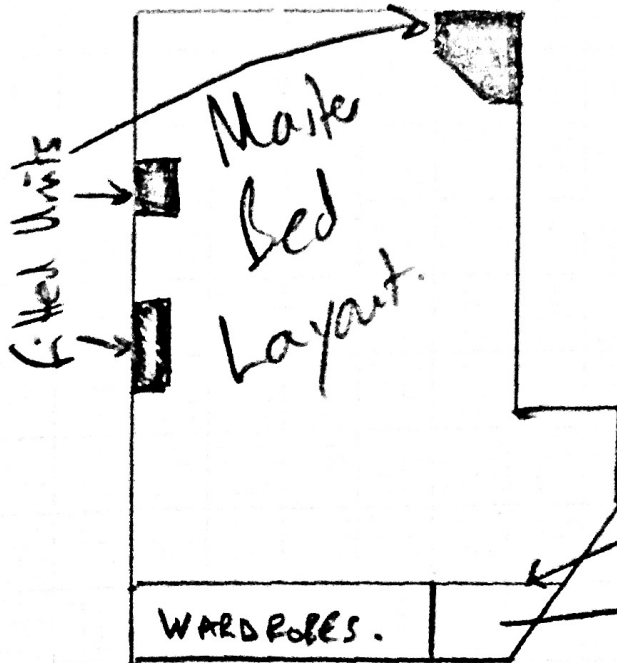

R16712
 Robinson
 The Cottage
 Orchard Rd
 Hurst
 |
 |

①

IMPORTANT

Cut off waste in
 warehouse to make it
 easier to handle
 on site.

8.90 x 5m

Fit Shimada bath
 door + 2 bar.

② Fit Grey tinted filler
 to Bed 6.

Fit Snap on Edge
 Carpet Platform.