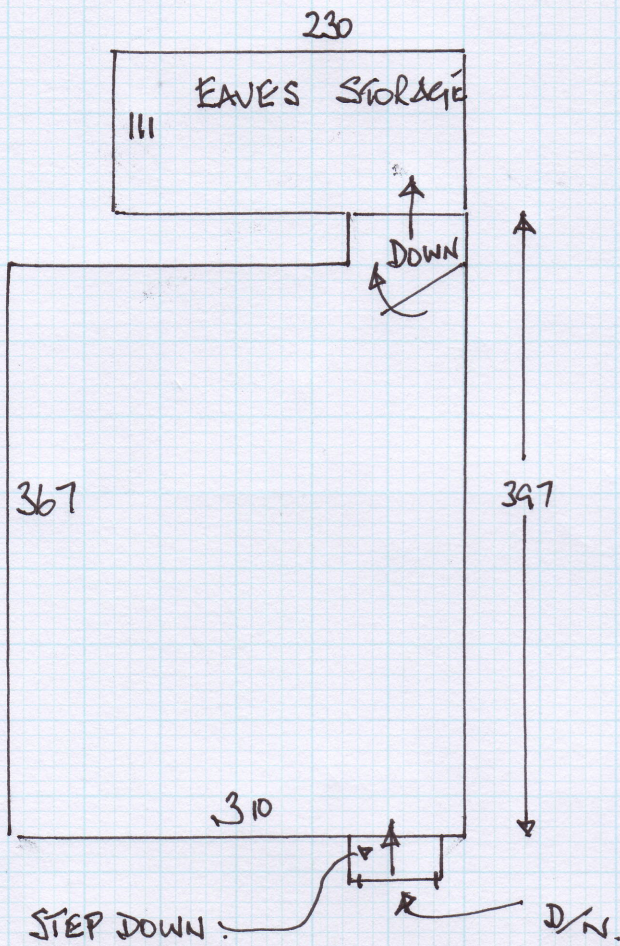

Job No: R16724
 Name: SWEETMAN
 Address: 157 SOUTH PK RD
 SW19.
 Tel:
 Sheet: 1 of 1

CUSTOMER'S PLAN & SIZES
 WITH BACK UP PICS.