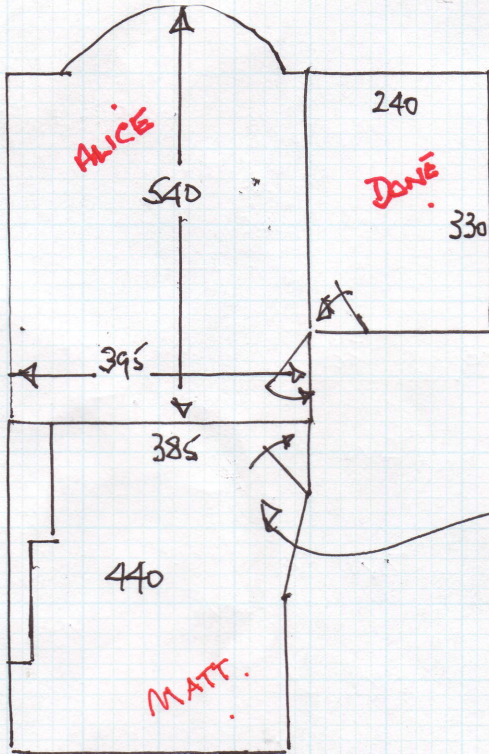

Job No: R16726

Name: BEECHER

Address: 102 PARKWAY
SW20.

Tel: .

Sheet: 1 of 1

MATT'S ROOM.

450 x 400 (CUT DOWN FROM
STOCK MAT 5.50)
30.

1/16. 16m²

1/16. 16m²

Even x 1/16.