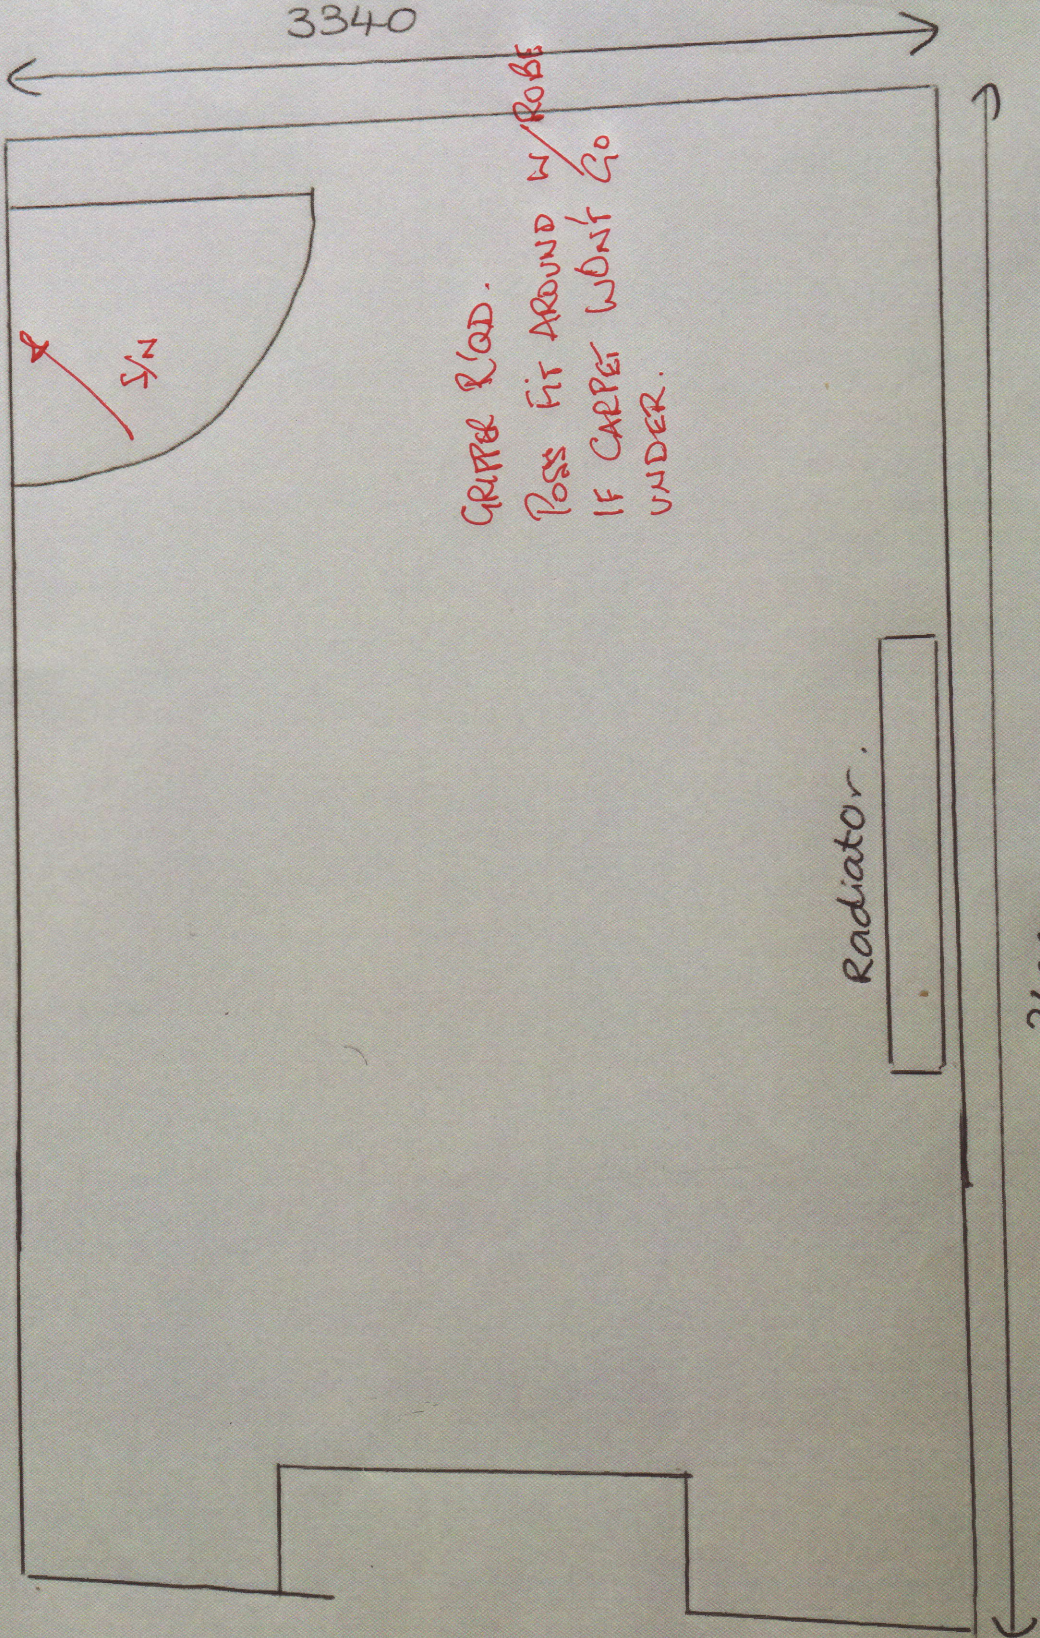

NOT TO SCALE!

R16733.
SARAH BRINK
42 HARDMAN RD.

3600

KT2

GRIPPER LOAD.
POSS FIT AROUND W/ ROBE
IF CARPET WONT GO
UNDER.

Radiator.

3600.