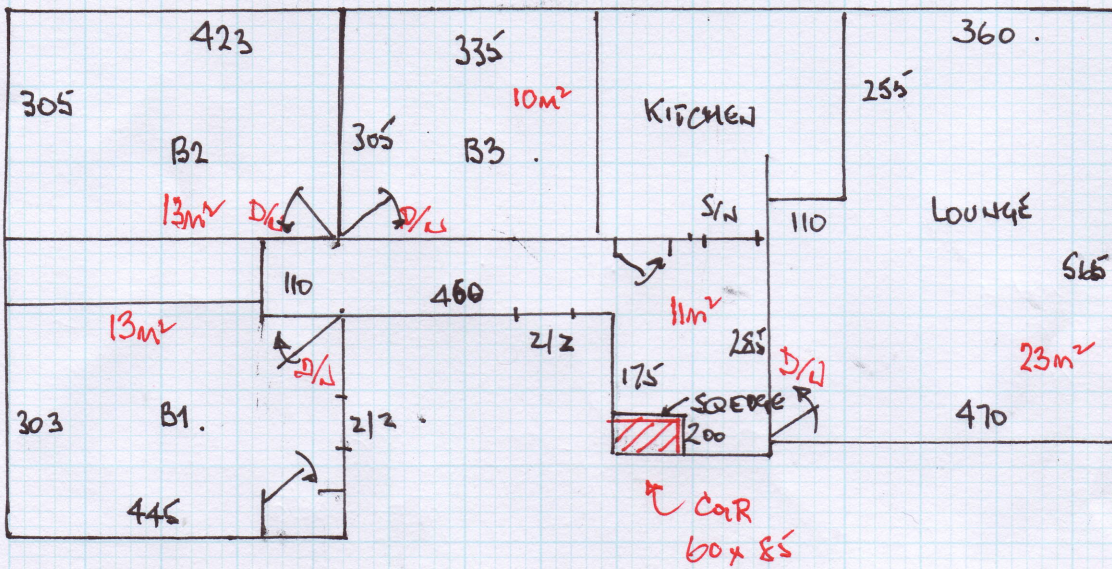

Job No: R16738.

Name: BIRD

Address: 6 TINA COURT
EDGE HILL . SW20 .

Tel:

Sheet: 1 of 2.

NO FURN .

C'IMER TO UPLIFT & DISPOSE .

STICK MISSING GRIPPER .

AND BARS .

SQ EDGE AROUND MAT 2 SIDES ONLY

* FIT WASTE TO C'BD BOTTOMS IF APPROPRIATE .

U/L . 70m² .
D/L x 1 .
2/2 x 2 .
S/N x 1 .
SQ . x 200 .

Job No: R16738
Name: BIRD
Address: 4 TINA COURT
EDGE HILL, SW19
Tel:
Sheet: 2 of 2.