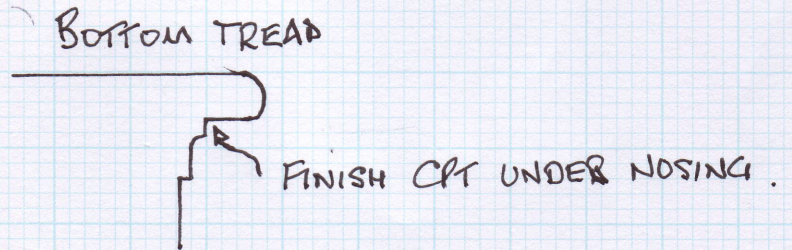

Job No: R16766
Name: REDINI
Address: 94 DUNDONALD RD
SWIG.
Tel:
Sheet: 1 of 1.

STAIRS.

14 x 40 x 60cm.

SEE SPLIT DELIVERY. NOT WASTE - CUSTOMER WANTS THIS PIECE.