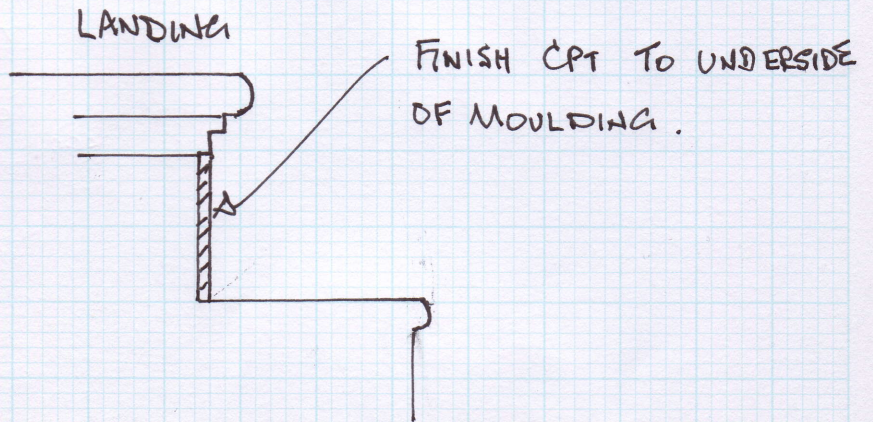

Job No: R16766
Name: REDINI
Address: 94 DUNDONALD RD
SWIG.
Tel:
Sheet: 1 of 1.

STAIRS.

14 x 40 x 60cm.

SEE SPLIT DELIVERY. NOT WASTE - CUSTOMER WANTS THIS PIECE.