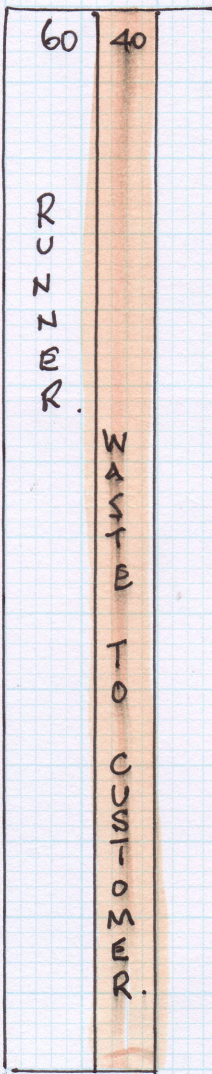

Job No: R16766
Name: REDINI
Address: 94 DUNDONALD RD
SWIG.
Tel:
Sheet: 1 of 1.

STAIRS.

14 x 40 x 60cm.

SEE SPLIT DELIVERY. NOT WASTE - CUSTOMER WANTS THIS PIECE.