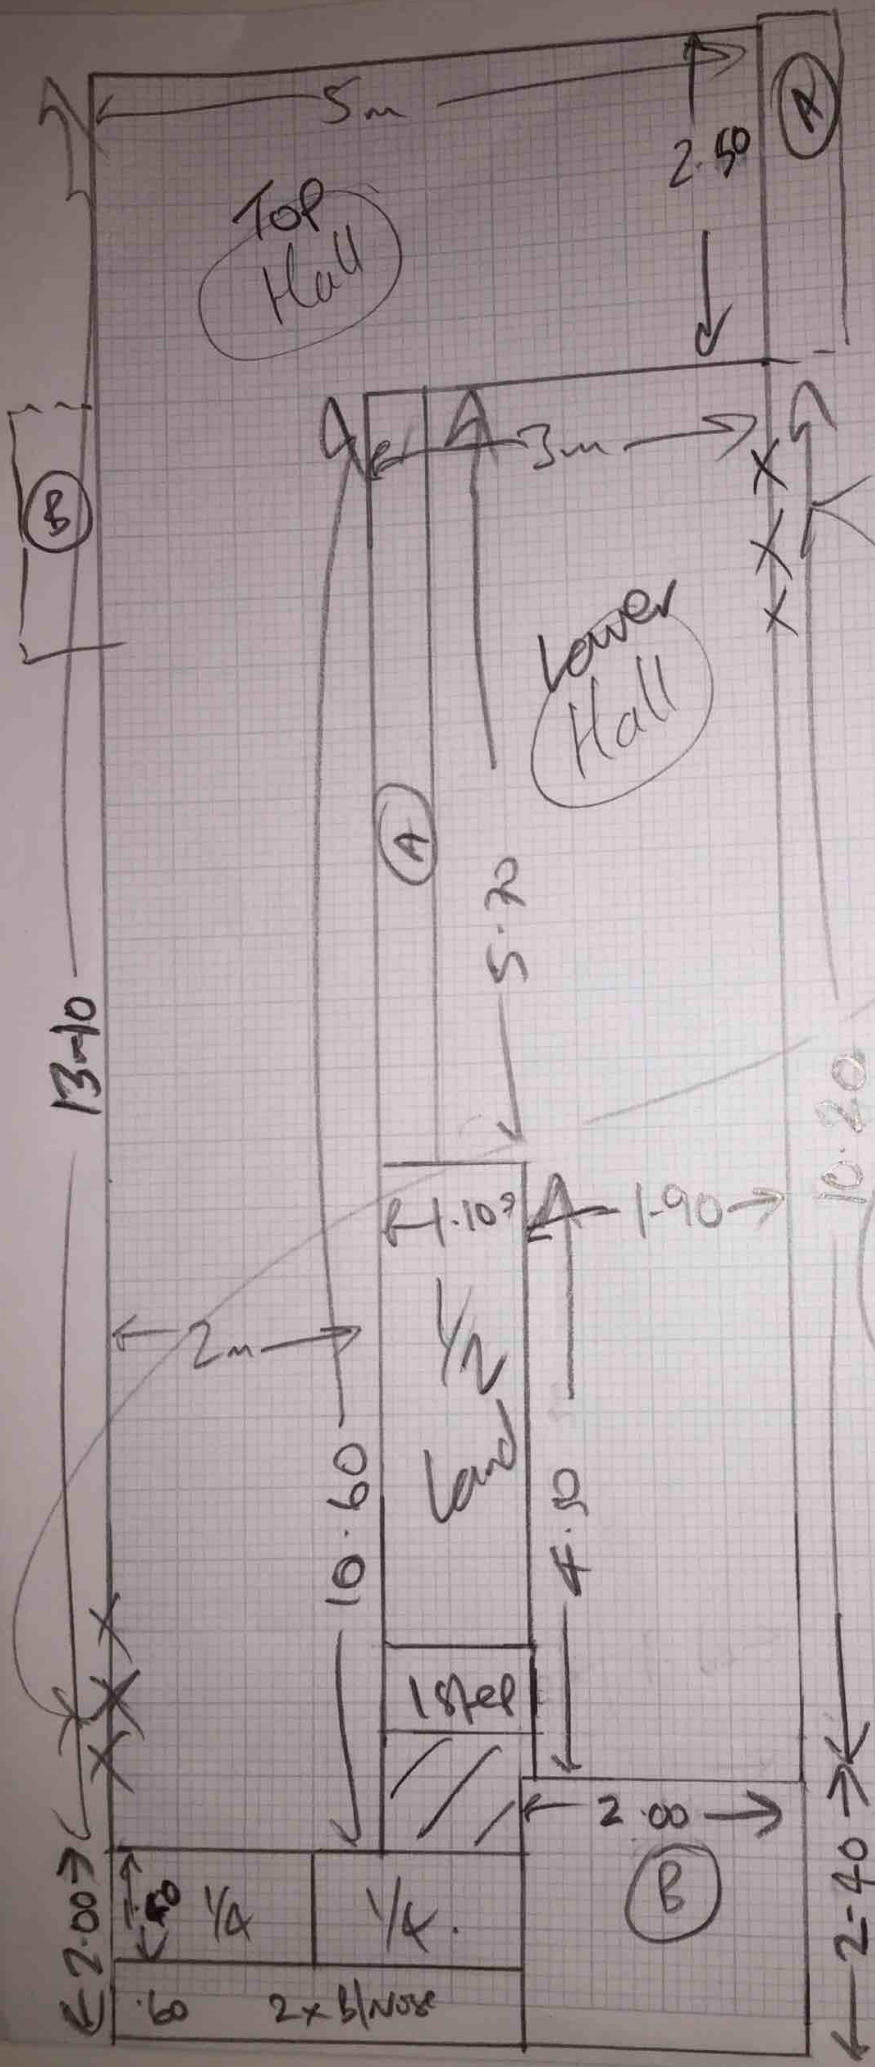

Job No:
 Name: Philip Robinson
 Address: The Cottage
 Orchard Road
 RU10 OSD.
 Tel:
 Sheet: 1 of 3

Heather Hunt 50
 5014.

Plan 15.10 x 5m
 Plan 11.40 x 5m
 26.50 x 5m

oto
 26.70 x 5m

Fit up to tiles
 in downstairs WC
NO BAR

Replace all bars.
 10 d/w.
 3 T/E.
 + Bars New on
 Site
 left last visit.

mrcarpet
 Job No: R16771
 Name: Philip Robinson
 Address: The Cottage,
 Orchard Rd.
 R410 OSD
 Tel:
 Sheet: 2 of 3

LAYOUT PLAN + SEAM LOCATIONS

NOT TO SCALE

Job No: 216771
 Name: Robinson
 Address: The Cottage
 Orchard Rd
 OSD
 Tel: 3 3
 Sheet: 3 of 3