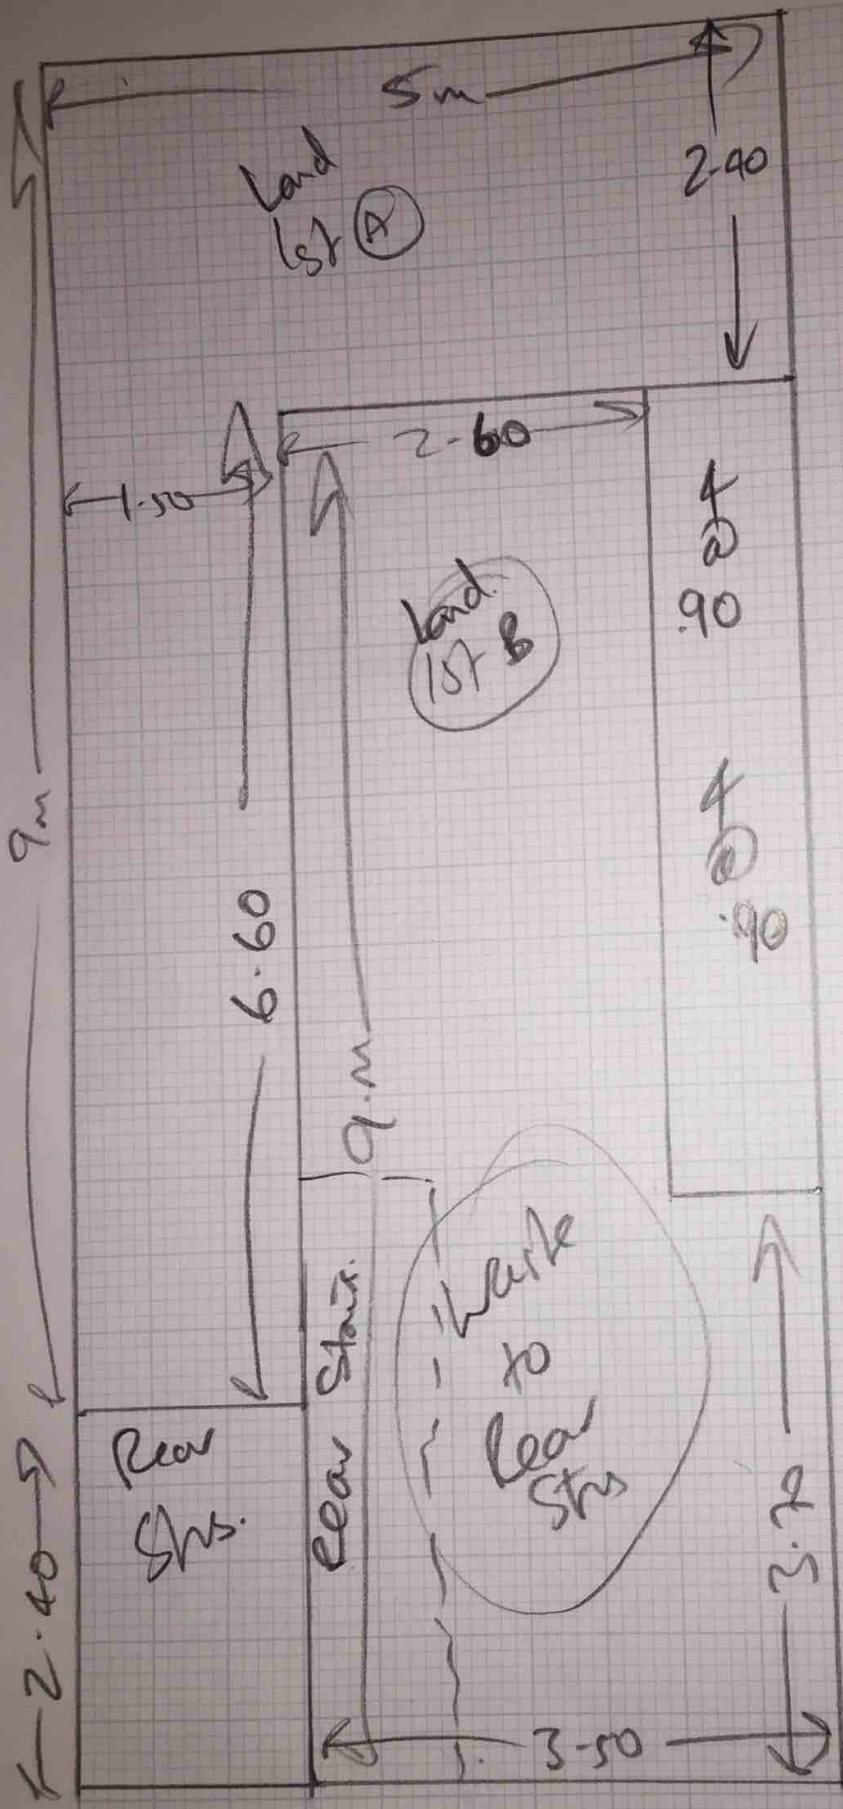

Job No:
 Name: Philip Robinson
 Address: The Cottage
 Orchard Road
 RU10 OSD.
 Tel:
 Sheet: 1 of 3

Heather Hunt 50
 5014.

Plan 15.10 x 5m
 Plan 11.40 x 5m
 26.50 x 5m

oto
 26.70 x 5m

Fit up to tiles
 in downstairs WC
NO BAR

Replace all bars.
 10 d/w.
 3 T/E.
 + Bars New on
 Site
 left last visit.

mrcarpet
 Job No: R16771
 Name: Philip Robinson
 Address: The Cottage,
 Orchard Rd.
 R410 OSD
 Tel:
 Sheet: 2 of 3

LAYOUT PLAN + SEAM LOCATIONS

NOT TO SCALE

Job No: 216771
 Name: Robinson
 Address: The Cottage
 Orchard Rd
 OSD
 Tel: 3 3
 Sheet: 3 of 3