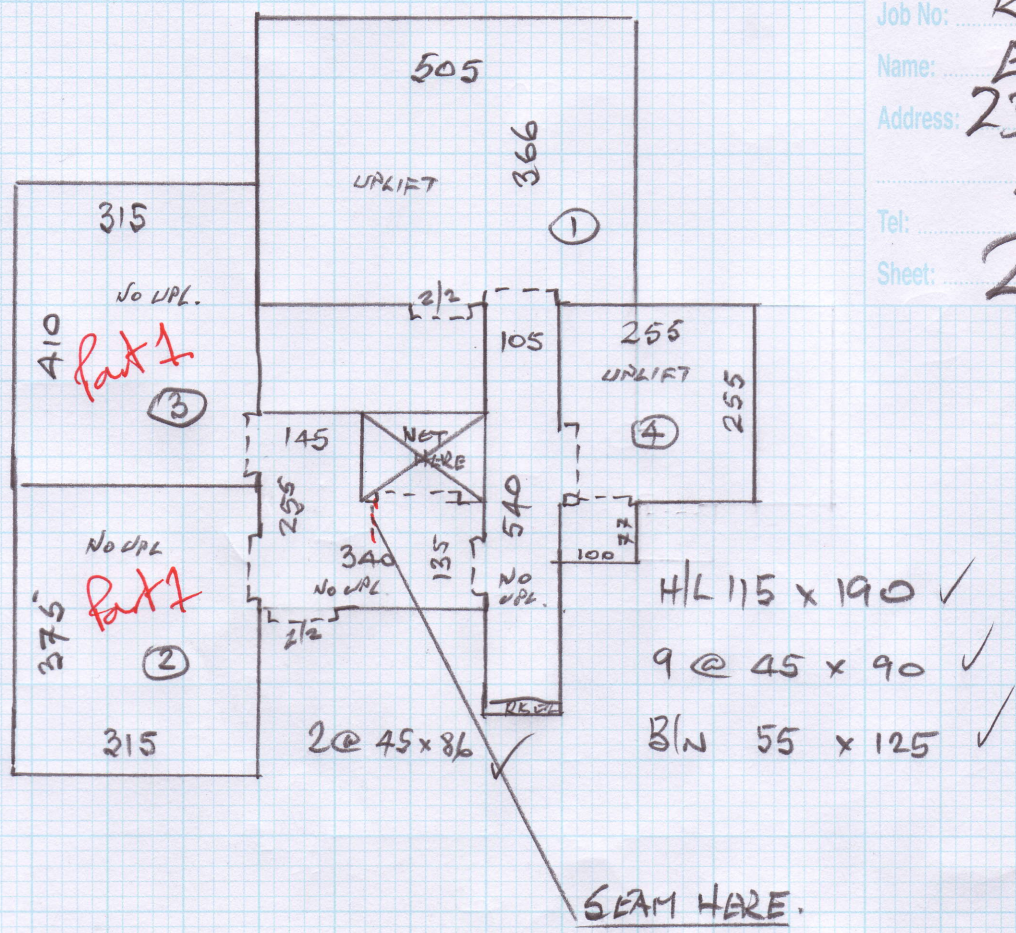

MIKW - MIK 110
4 BEDROOMS.

mrcarpet
DESIGNS FOR FLOOR

Job No: R16796
Name: Elson
Address: 23 Cottenham Rd
SW20 0EX
Tel:
Sheet: 1 of 3

BEDROOM ④
265 x 500 } FROM
LIT PLAN } 6.40
375 x 500 } PIECE
650 x 500
1290 x "

= 64.5 M²
U/LAY 55 M².

KEEP WASTE
FOR MATS.

Job No: R16796
 Name: ELSON
 Address: 23 Coltenham Pk Rd
 Sw20 0EX
 Tel:
 Sheet: 2 of 3

Job No: R16796
 Name: ELSON
 Address: 23 Cottenham Rd
 SW20 0EX
 Tel:
 Sheet: 3 of 3

BOLTON BEA II.
 660 x 400 .
 = 26.4m² .
 u/LAY 25.