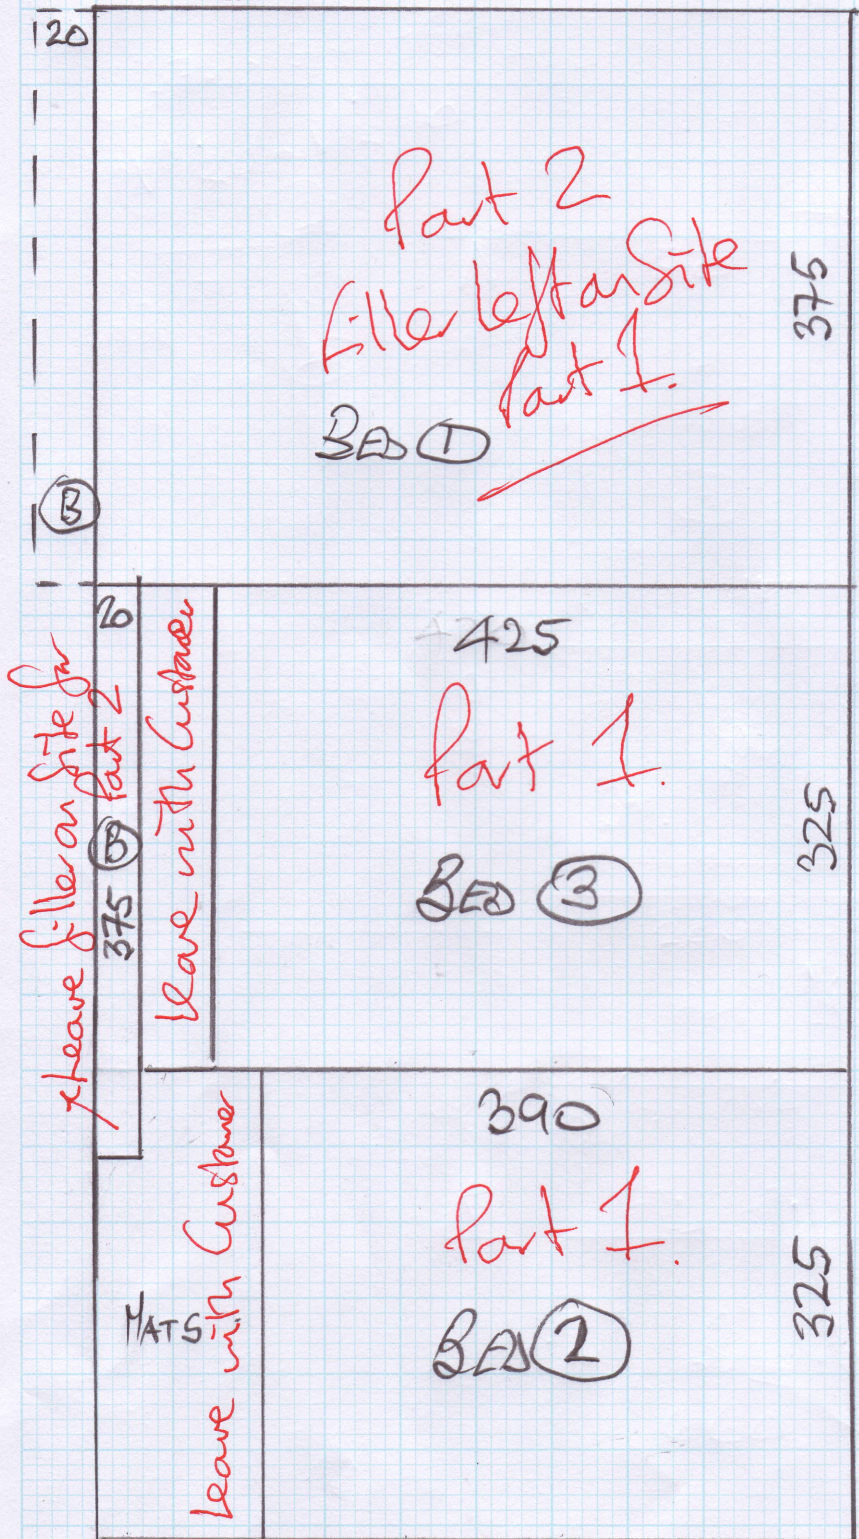

MIKW - MIK 110
4 BEDROOMS.

mrcarpet
DESIGNS FOR FLOOR

Job No: R16796
Name: Elson
Address: 23 Cottenham Rd
SW20 0EX
Tel:
Sheet: 1 of 3

BEDROOM ④
265 x 500 } FROM
LIT PLAN } 6.40
375 x 500 } PIECE
650 x 500
1290 x "

= 64.5 M²
U/LAY 55 M².

KEEP WASTE
FOR MATS.

Job No: R16796
 Name: ELSON
 Address: 23 Coltenham Pk Rd
 Sw20 0EX
 Tel:
 Sheet: 2 of 3

Job No: R16796
 Name: ELSON
 Address: 23 Cottenham Rd
 SW20 0EX
 Tel:
 Sheet: 3 of 3

BOLTON BEA II.
 660 x 400 .
 = 26.4m² .
 u/LAY 25.