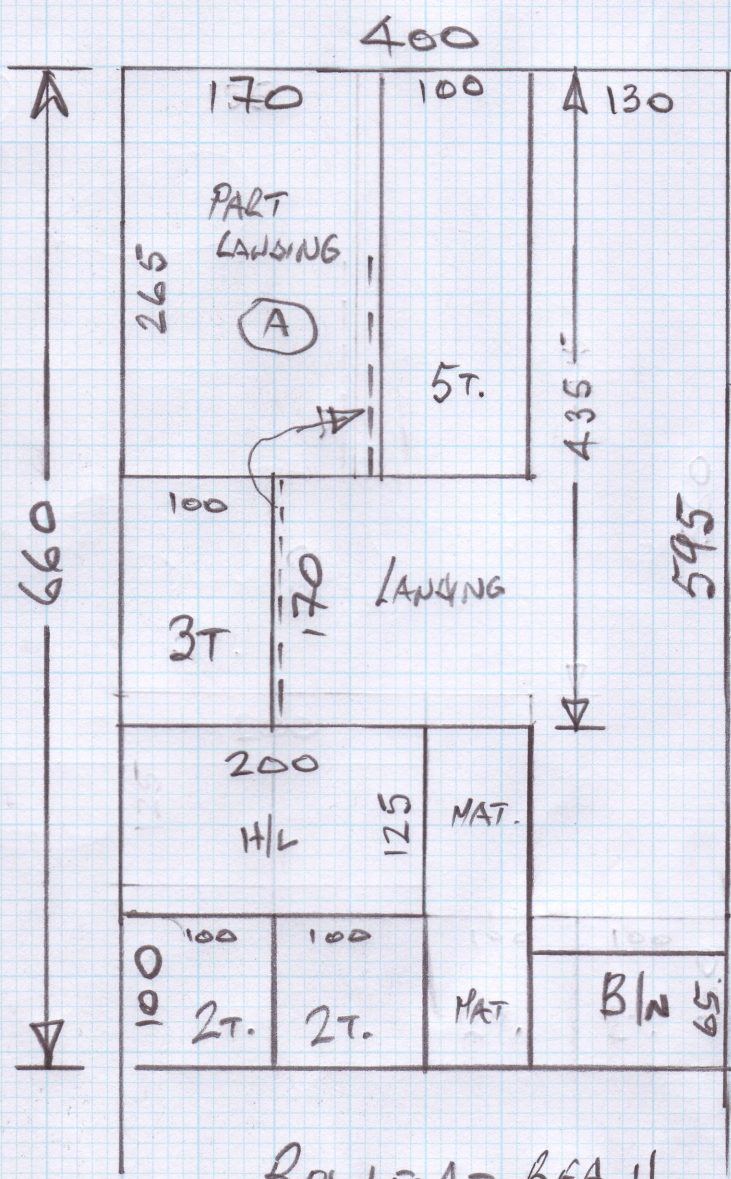

MIKW - MIK 110
4 BEDROOMS.

mrcarpet
DESIGNS FOR FLOOR

Job No: R16796
Name: Elson
Address: 23 Cottenham Rd
SW20 0EX
Tel:
Sheet: 1 of 3

BEDROOM ④
265 x 500 } FROM
LIT PLAN } 6.40
375 x 500 } PIECE
650 x 500
1290 x "

= 64.5 M²
U/LAY 55 M².

KEEP WASTE
FOR MATS.

Job No: R16796
 Name: ELSON
 Address: 23 Coltenham Pk Rd
 Sw20 0EX
 Tel:
 Sheet: 2 of 3

Job No: R16796
 Name: ELSON
 Address: 23 Cottenham Rd
 SW20 0EX
 Tel:
 Sheet: 3 of 3

BOLTON BEA II.
 660 x 400 .
 = 26.4m² .
 u/LAY 25.