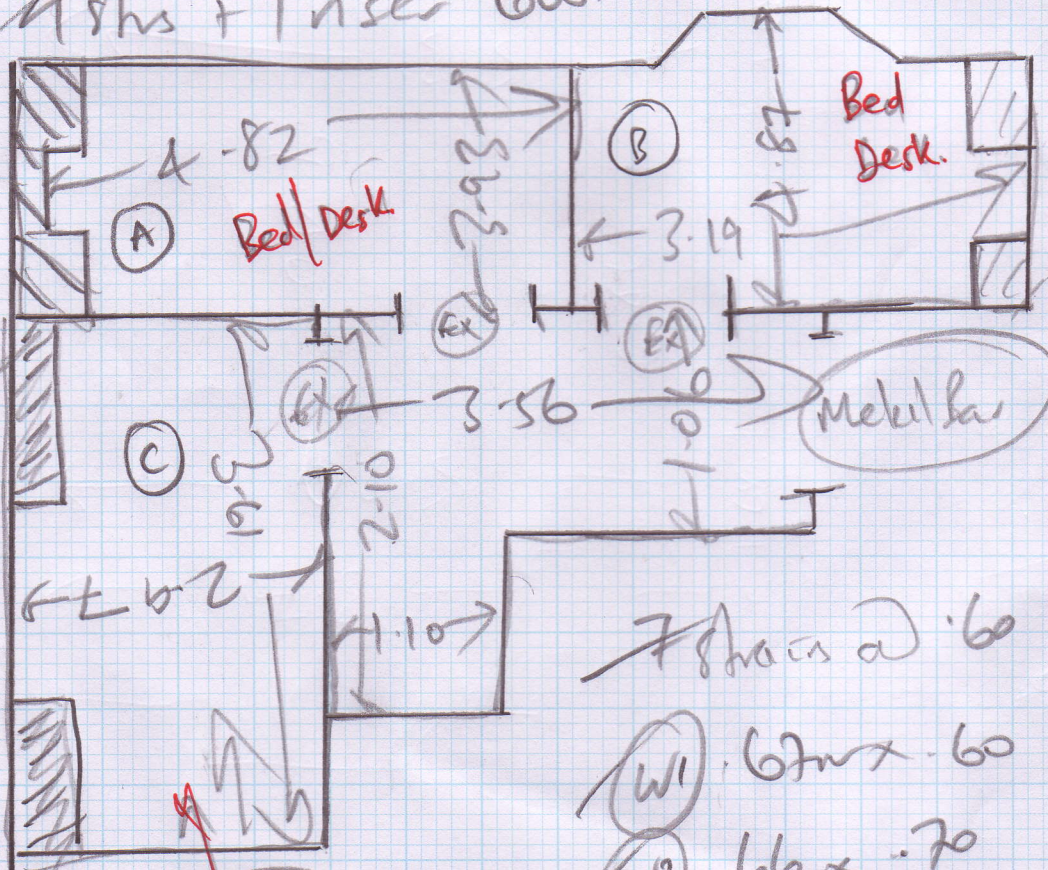

Job No: R16805.
 Name: Purves
 Address: 36 Princes Rd
 SW19 8RP
 Tel: _____
 Sheet: 1 of 4

Harmony Carpet Luvy.
 Sherburne
 SH10-02

5.80 x 5m
 1.80 x 5m
 1.60 x 5m

 9.20 x 5m.

Get L/Hand C/B
 in 2 pieces.

lighter colour

Job No: R16805
 Name: Furges
 Address: 36 Princes Rd
 SW19 8RB

Tel:
 Sheet: 2 of 4
 Hamary Smooth Cream
 Sherbourne SH10-05
 Bed(A) 4.15 x 5m
 Plan 10.90 x 5m
 15.05 x 5m

DARKER COLOUR

Job No:
Name:
Address:

R16105
Purves

Attic Bedroom

3 4.

Bed
Chair
2x Cabinets
Lots of Suitcases in CLO.

1st Floor

Job No: R16805
Name: Purves
Address: 36 Princes Rd

Tel:
Sheet: 4 of 4

12 Sts + 1 riser 600 mm
30mm tapered Edges

1/2 Land. 1.3m x 1.70

Ex. Hand.
Hdd.
odn curved down

4 Sts + 1 riser 600mm

Lounge Cabin Bed

- 7 Stairs @ .60
- W1 - 67m x .60 2 Sts + 1 riser @ .61
 - W2 - 66 x .70 2 Land / 1.3m x .95
 - W3 - 75 x .86
 - W4 - 77 x .73
 - W5 - 71 x .84
 - W6 - 62 x .70