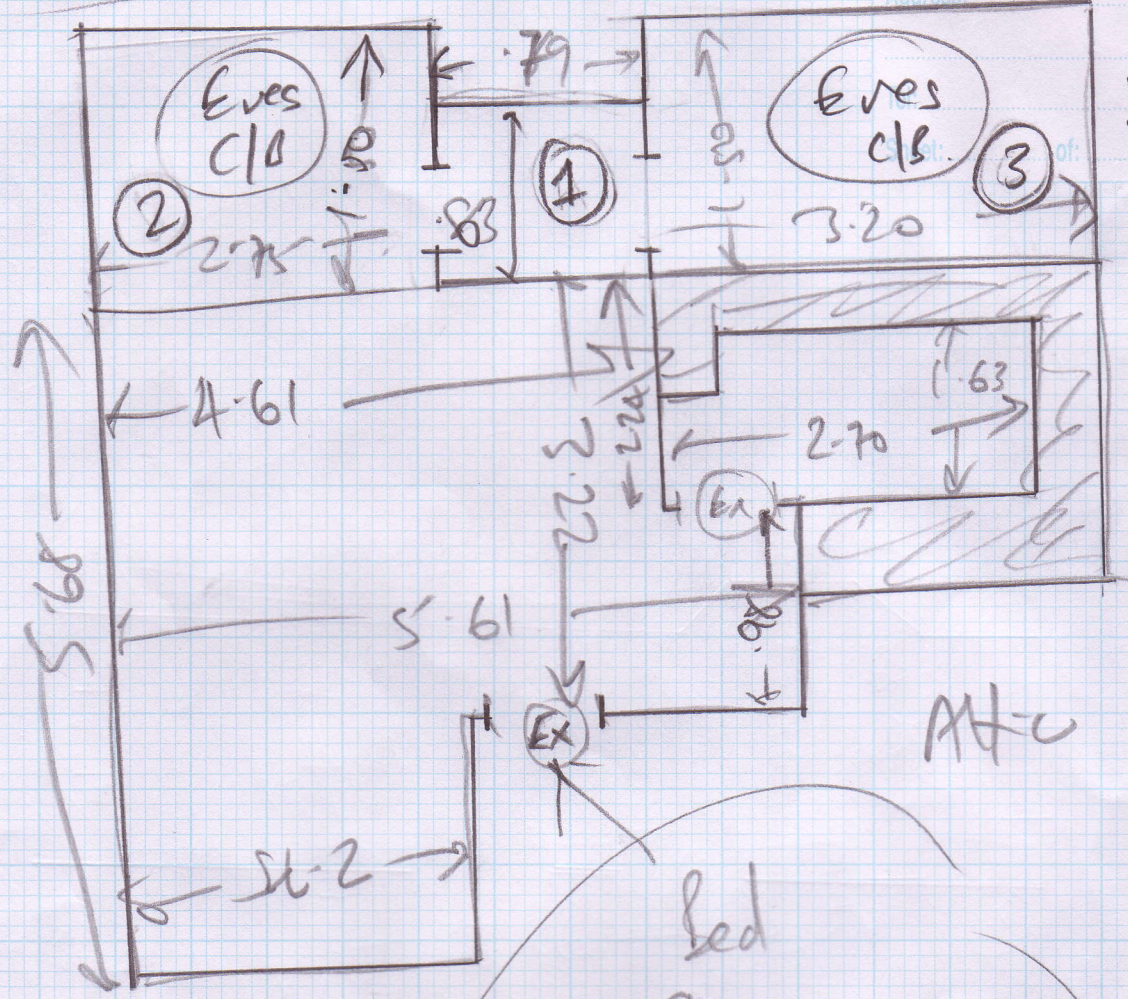

Job No: R16805.
 Name: Purves
 Address: 36 Princes Rd
 SW19 8RP
 Tel: _____
 Sheet: 1 of 4

Harmony Carpet Luvy.
 Sherburne
 SH10-02

5.80 x 5m
 1.80 x 5m
 1.60 x 5m

 9.20 x 5m.

Get L/Hand C/B
 in 2 pieces.

lighter colour

Job No: R16805
 Name: Furges
 Address: 36 Princes Rd
 SW19 8RB

Tel:
 Sheet: 2 of 4
 Hamary Smooth Cream
 Sherbourne SH10-05
 Bed(A) 4.15 x 5m
 Plan 10.90 x 5m
 15.05 x 5m

DARKER COLOUR

Job No:
Name:
Address:

R16105
Purves

Attic Bedroom

3 4.

Bed
Chair
2x Cabinets
Lots of Suitcases in CLO.

1st Floor

Job No: R16805
Name: Purves
Address: 36 Princes Rd

Tel:
Sheet: 4 of 4

12 Sts + 1 riser 600 mm
30mm tapered Edges

1/2 Land. 1.3m x 1.70

Ex. Hand.
Hdd.
odn curved down

4 Sts + 1 riser 600mm

Lounge Cabin Bed

- 7 Stairs @ .60
- W1 - 67m x .60 2 Sts + 1 riser @ .61
 - W2 - 66 x .70 2 Land / 1.3m x .95
 - W3 - 75 x .86
 - W4 - 77 x .73
 - W5 - 71 x .84
 - W6 - 62 x .70