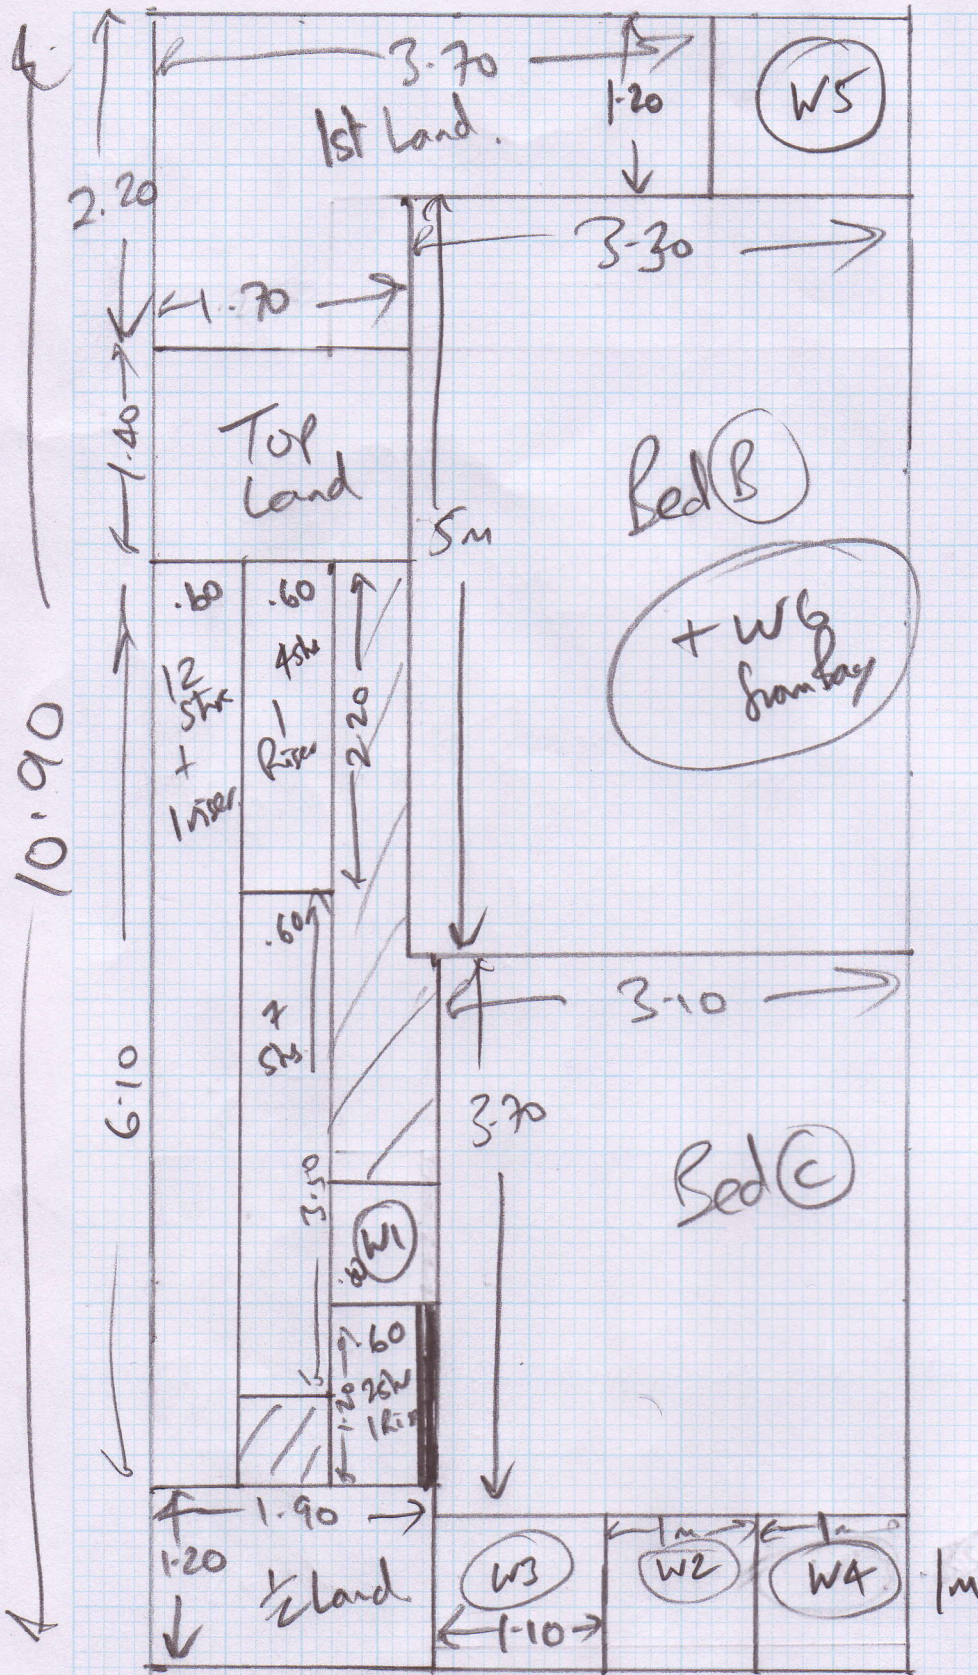

Job No: R16805.
 Name: Purves
 Address: 36 Princes Rd
 SW19 8RP
 Tel: _____
 Sheet: 1 of 4

Harmony Carpet Luvy.
 Sherburne
 SH10-02

5.80 x 5m
 1.80 x 5m
 1.60 x 5m

 9.20 x 5m.

Get L/Hand C/B
 in 2 pieces.

lighter colour

Job No: R16805
 Name: Furges
 Address: 36 Princes Rd
 SW19 8RB

Tel:
 Sheet: 2 of 4
 Hamary Smooth Cream
 Sherbourne SH10-05
 Bed(A) 4.15 x 5m
 Plan 10.90 x 5m
 15.05 x 5m

DARKER COLOUR

Job No:
Name:
Address:

R16105
Purves

Attic Bedroom

3 4.

Bed
Chair
2x Cabinets
Lots of Suitcases in CLO.

1st Floor

Job No: R16805
Name: Purves
Address: 36 Princes Rd

Tel:
Sheet: 4 of 4

12 Sts + 1 riser 600 mm
30mm tapered Edges

1/2 Land. 1.3m x 1.70

Ex. Hand.
Hdd.
odn curved down

4 Sts + 1 riser 600mm

Lounge Cabin Bed

- 7 Stairs @ .60
- W1 - 67m x .60 2 Sts + 1 riser @ .61
 - W2 - 66 x .70 2 Land / 1.3m x .95
 - W3 - 75 x .86
 - W4 - 77 x .73
 - W5 - 71 x .84
 - W6 - 62 x .70