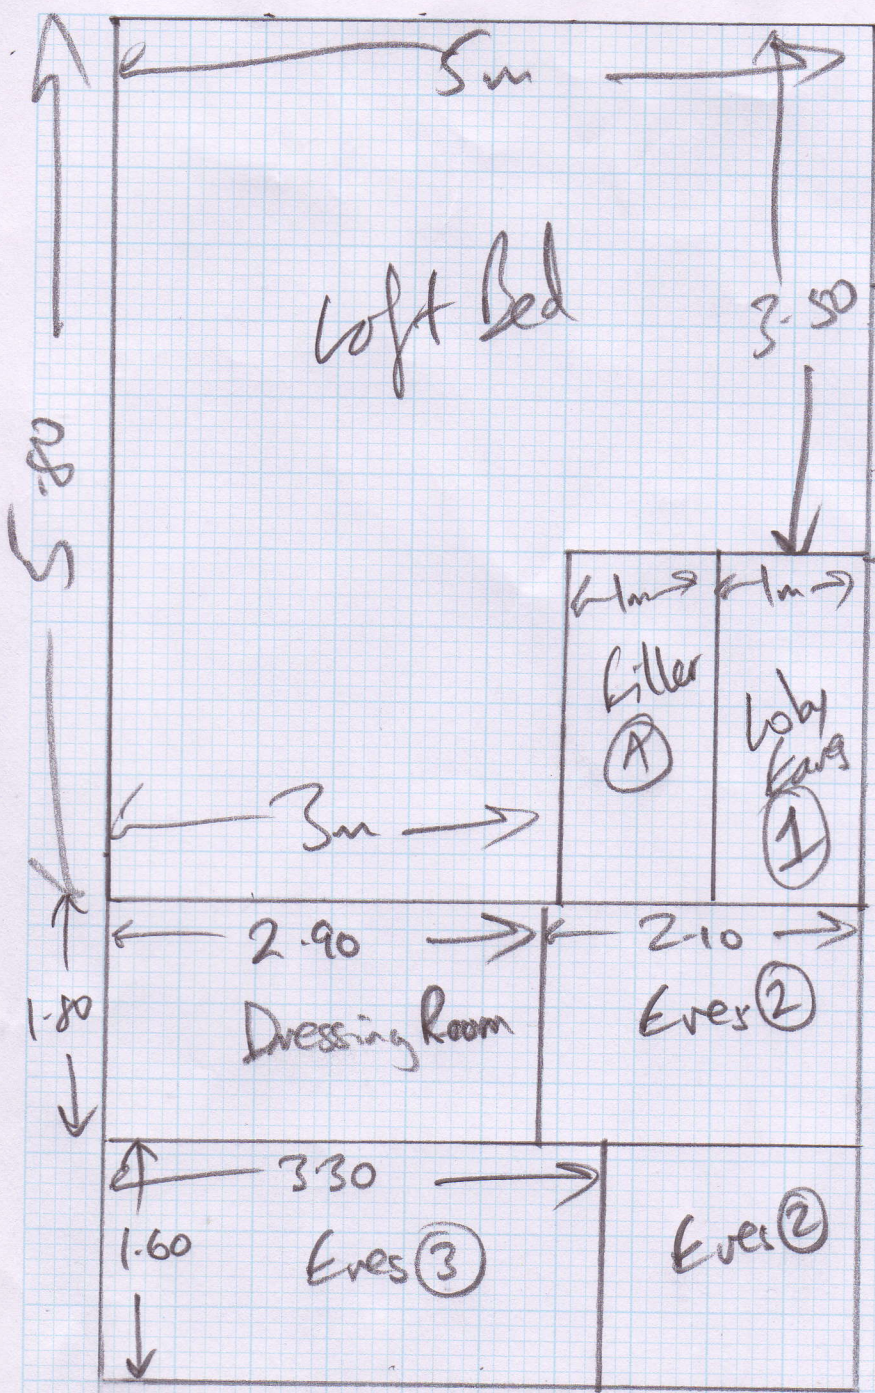

Job No: R16805.
 Name: Purves
 Address: 36 Princes Rd
 SW19 8RP
 Tel: _____
 Sheet: 1 of 4

Harmony Carpet Luvy.
 Sherburne
 SH10-02

5.80 x 5m
 1.80 x 5m
 1.60 x 5m

 9.20 x 5m.

Get L/Hand C/B
 in 2 pieces.

lighter colour

Job No: R16805
 Name: Furges
 Address: 36 Princes Rd
 SW19 8RB

Tel:
 Sheet: 2 of 4
 Hamary Smooth Cream
 Sherbourne SH10-05
 Bed(A) 4.15 x 5m
 Plan 10.90 x 5m
 15.05 x 5m

DARKER COLOUR

Job No:
Name:
Address:

R16105
Purves

Attic Bedroom

3 4.

Bed
Chair
2x Cabinets
Lots of Suitcases in CLO.

1st Floor

Job No: R16805
Name: Purves
Address: 36 Princes Rd

Tel:
Sheet: 4 of 4

12 Sts + 1 riser 600 mm
30mm tapered Edges

1/2 Land. 1.3m x 1.70

Ex. Hand.
Hdd.
odn curved down

4 Sts + 1 riser 600mm

Lounge Cabin Bed

- 7 Stairs @ .60
- W1 - 67m x .60 2 Sts + 1 riser @ .61
 - W2 - 66 x .70 2 Land / 1.3m x .95
 - W3 - 75 x .86
 - W4 - 77 x .73
 - W5 - 71 x .84
 - W6 - 62 x .70