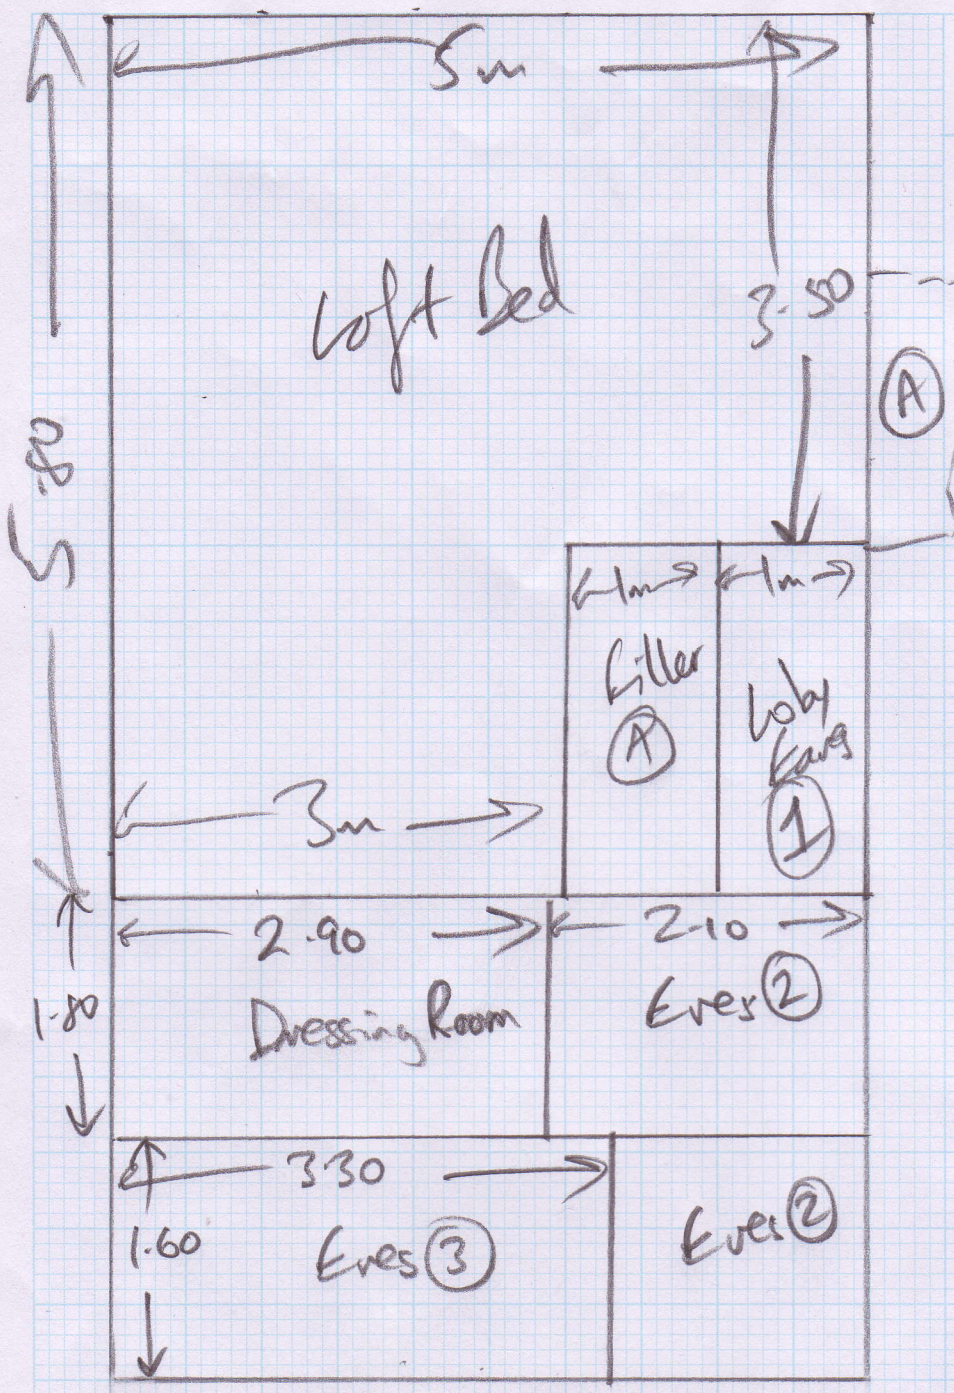

Job No: R16805.
 Name: Purves
 Address: 36 Princes Rd
 SW19 8RS
 Tel: _____
 Sheet: 1 of 4

Harrow/Landlady

Sherburne
SH10-02

- 5.80 x 5m
- 1.80 x 5m
- 1.60 x 5m

- 9.20 x 5m.

Get L/Hand of B
in 2 pieces.

lighter color

Job No: R16805
 Name: Rugges.
 Address: 36 Princes Rd
 SW19 8RB
 Tel:
 Sheet: 2 of 4
 Hammy Smooth Cream
 Sherbourne SH10-05.
 Bed A 4.15 x 5m
 Plan 10.90 x 5m
 15.05 x 5m

1st Floor

Job No: R16805
 Name: Purves
 Address: 36 Princes Rd
 Tel: _____
 Sheet: 4 of 4

12 Sts + 1 riser too much
 30mm tapered Edges

1/2 Land. 1.13m x 1.70

Existing
 → Hdd.
 odd curved down

4 Sts + 1 riser 60mm

Lounge Cabin Bed

- 7 stairs @ .60
- W1 - 67m x .60 28 Sts + 1 riser @ .61
- W2 - 66 x .70 @ .61
- W3 - 75 x .86 2 1/2 Land
- W4 - 77 x .73 1.3m x .95
- W5 - 71 x .84
- W6 - 62 x .70