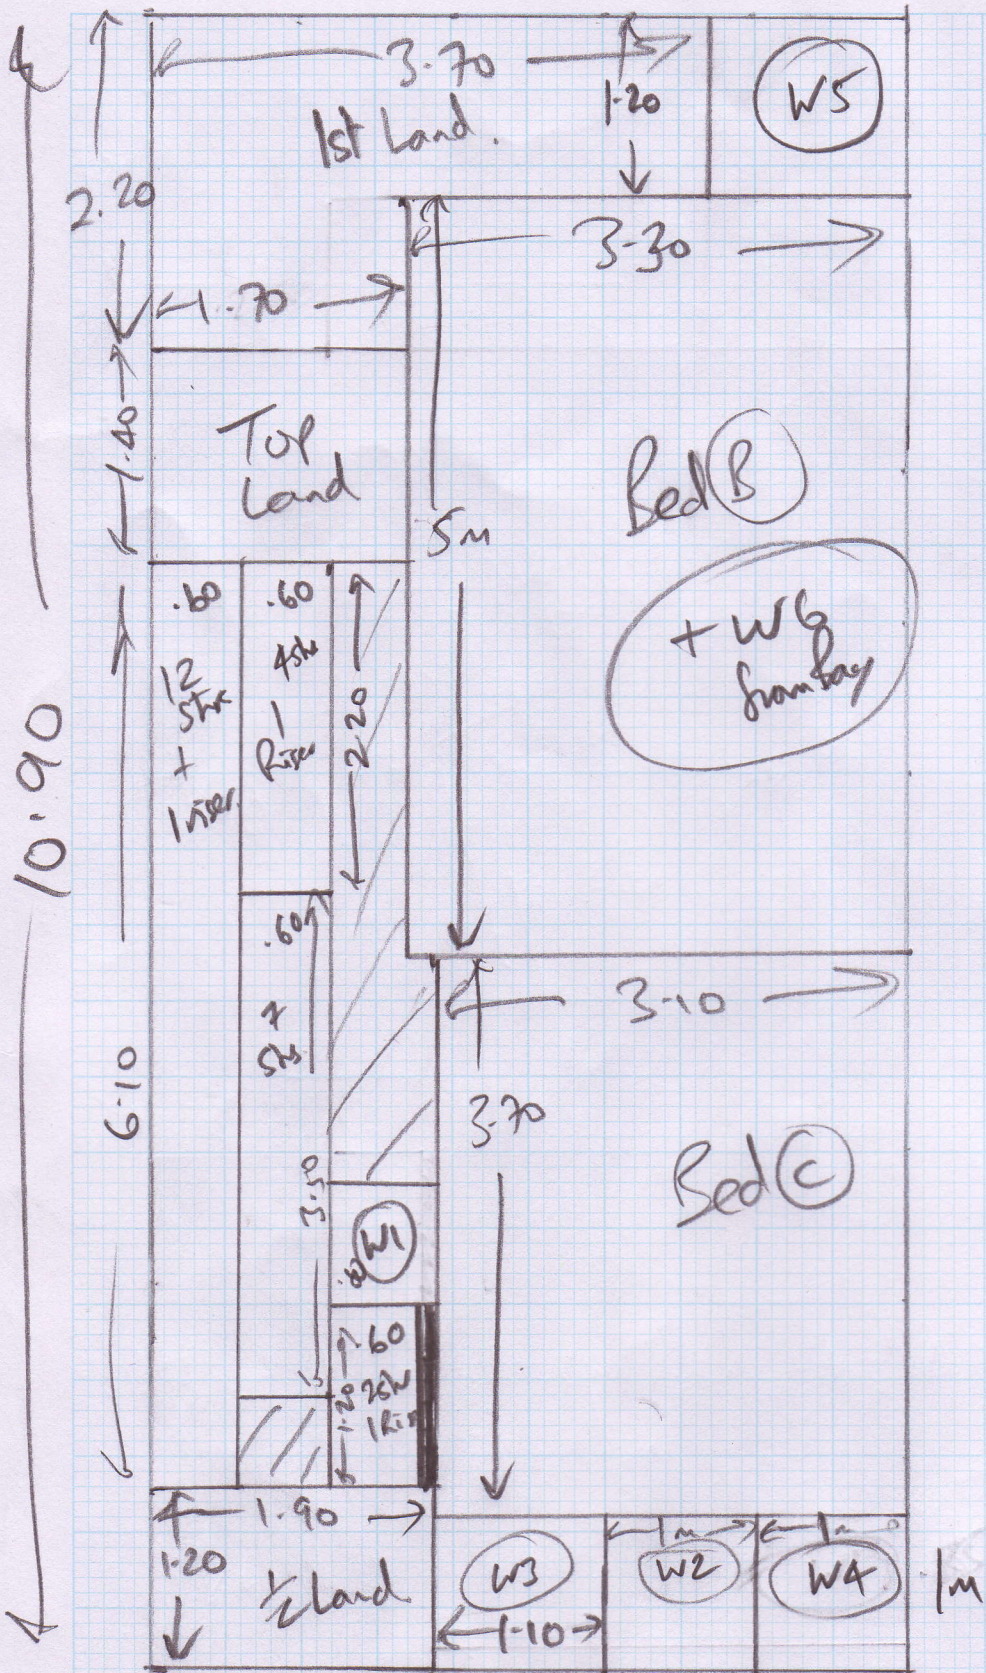

Job No: R16805.
 Name: Purves
 Address: 36 Princes Rd
 SW19 8RS
 Tel: _____
 Sheet: 1 of 4

Harrow/Landlady

Sherburne
SH10-02

- 5.80 x 5m
- 1.80 x 5m
- 1.60 x 5m

- 9.20 x 5m.

Get L/Hand of B
in 2 pieces.

lighter color

Job No: R16805
 Name: Rugges.
 Address: 36 Princes Rd
 SW19 8RB
 Tel:
 Sheet: 2 of 4
 Hammy Smooth Cream
 Sherbourne SH10-05.
 Bed A 4.15 x 5m
 Plan 10.90 x 5m
 15.05 x 5m

1st Floor

Job No: R16805
 Name: Purves
 Address: 36 Princes Rd
 Tel: _____
 Sheet: 4 of 4

12 Sts + 1 riser too much
 30mm tapered Edges

1/2 Land. 1.13m x 1.70

Existing
 → Hdd.
 odd curved down

4 Sts + 1 riser 60mm

Lounge Cabin Bed

- 7 stairs @ .60
- W1 - 67m x .60 28 Sts + 1 riser @ .61
- W2 - 66 x .70 @ .61
- W3 - 75 x .86 2 1/2 Land
- W4 - 77 x .73 1.3m x .95
- W5 - 71 x .84
- W6 - 62 x .70