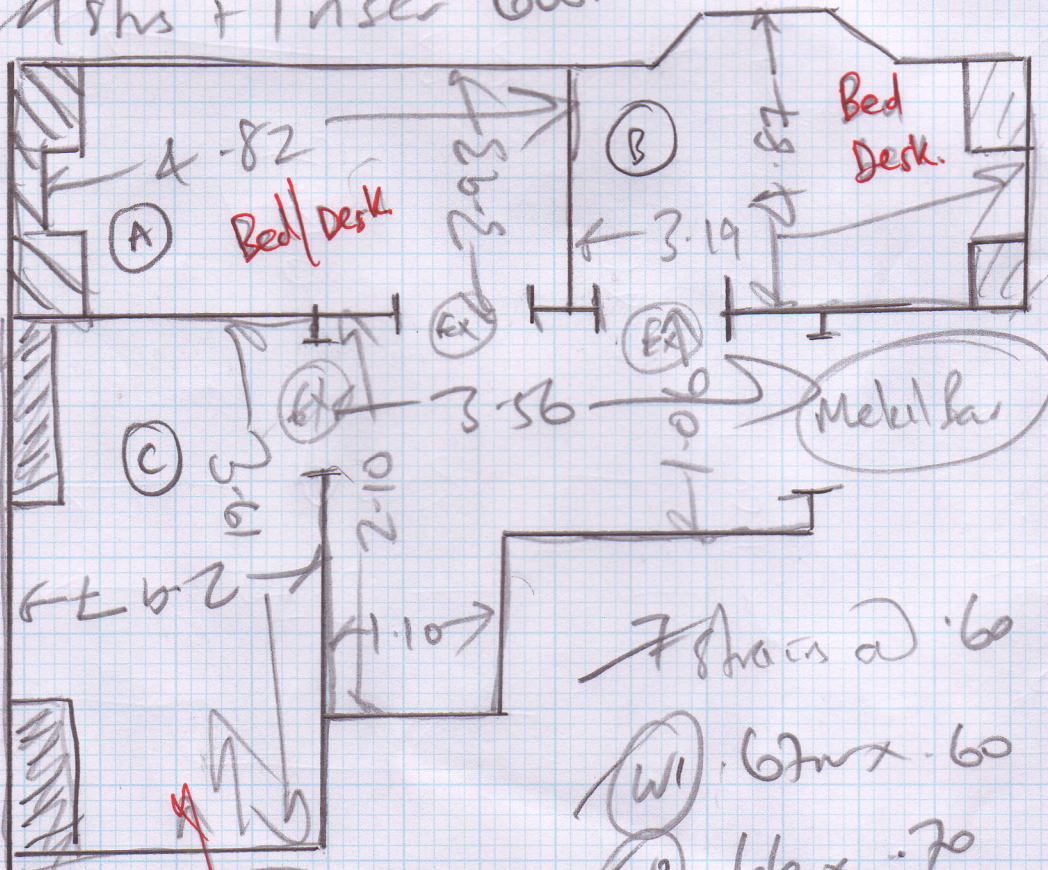

Job No: R16805.
 Name: Purves
 Address: 36 Princes Rd
 SW19 8RS
 Tel: _____
 Sheet: 1 of 4

Harrow/Landlady

Sherburne
SH10-02

- 5.80 x 5m
- 1.80 x 5m
- 1.60 x 5m

- 9.20 x 5m.

Get L/Hand of B
in 2 pieces.

lighter color

Job No: R16805
 Name: Rugges.
 Address: 36 Princes Rd
 SW19 8RB
 Tel:
 Sheet: 2 of 4
 Hammy Smooth Cream
 Sherbourne SH10-05.
 Bed A 4.15 x 5m
 Plan 10.90 x 5m
 15.05 x 5m

1st Floor

Job No: R16805
 Name: Purves
 Address: 36 Princes Rd
 Tel: _____
 Sheet: 4 of 4

12 Sts + 1 riser too much
 30mm tapered Edges

1/2 Land. 1.13m x 1.70

Existing
 → Hdd.
 odd curved down

4 Sts + 1 riser 60mm

Lounge Cabin Bed

- 7 stairs @ .60
- W1 - 67m x .60 28 Sts + 1 riser @ .61
- W2 - 66 x .70 @ .61
- W3 - 75 x .86 2 1/2 Land
- W4 - 77 x .73 1.3m x .95
- W5 - 71 x .84
- W6 - 62 x .70