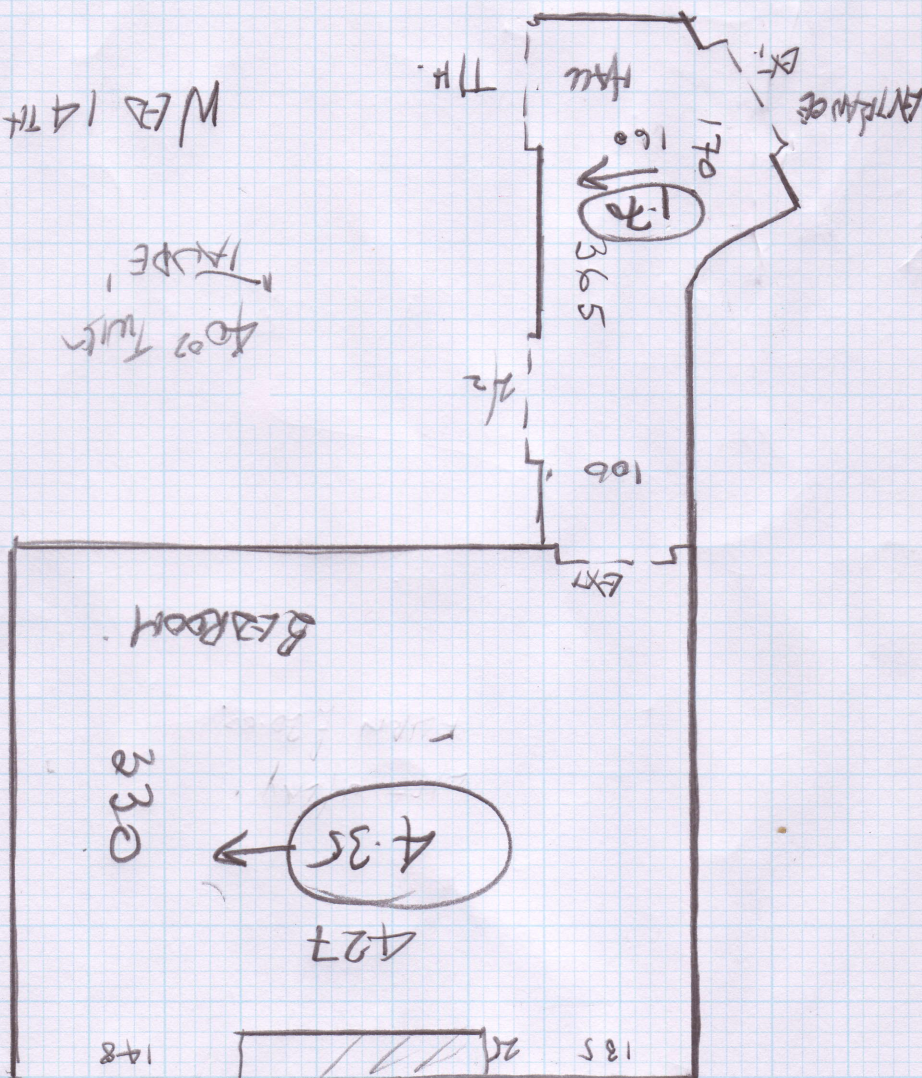

50
50
50

WED 14TH BILLY

100 TURNS
1/2 INCH

Stair with do
Ramp 4.35
Hall 1.70

Job No: R15806
 Name: HALE
 Address: Top Flat
 2110 Wende Rd
 SW20 80Y
 Tel: 5220 80Y
 Sheet: 1 of 1